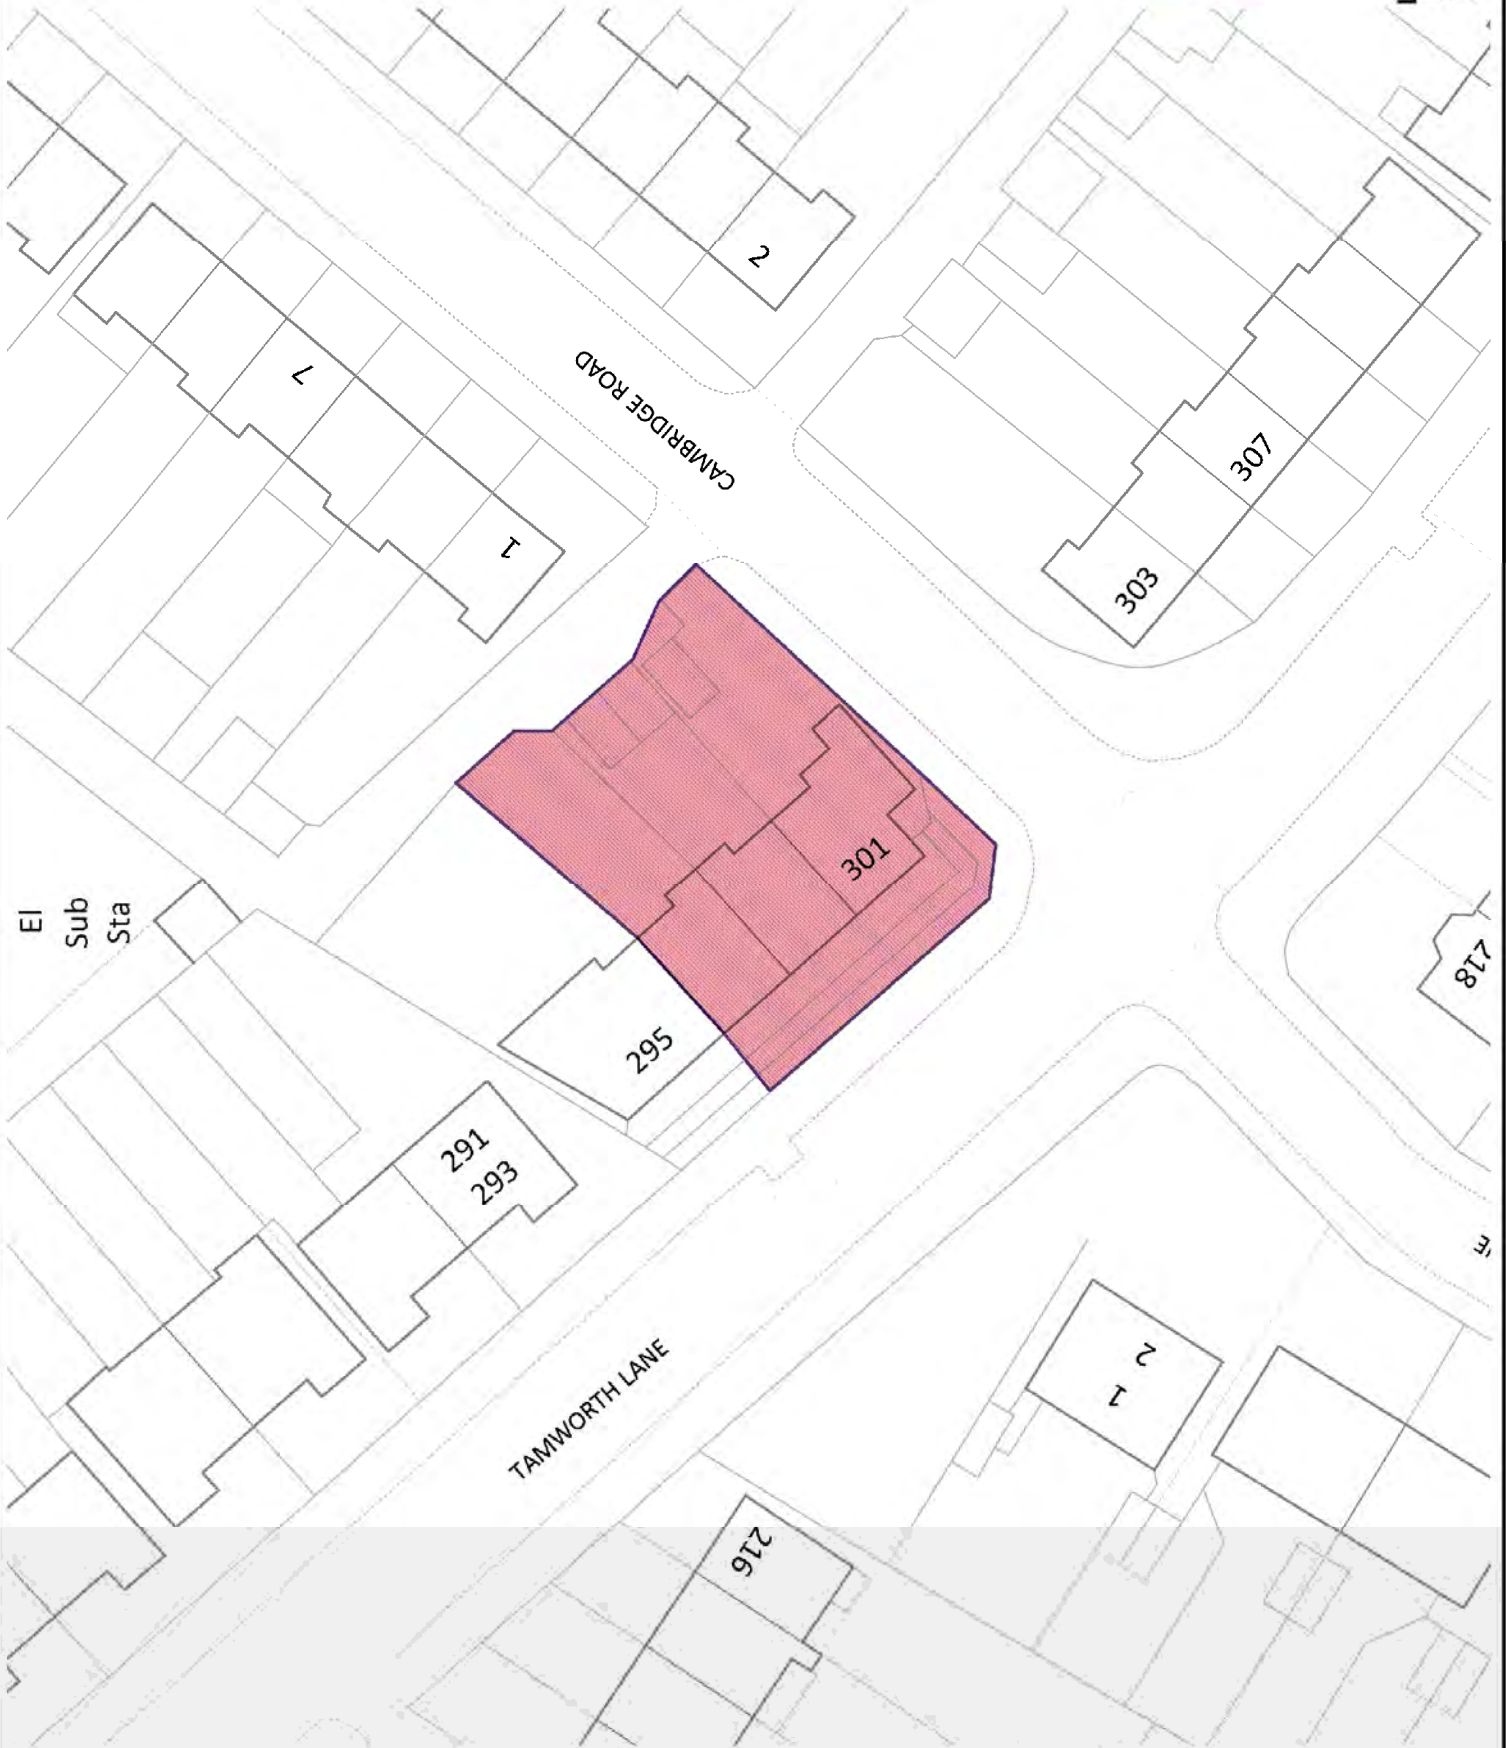

January 2012

LDF Proposal Map Neighbourhood Parades TAMWORTH LANE (297 - 301 ODD)

Key

Old Neighbourhood Parade
UDP 2003

New Neighbourhood Parade
LDF Proposals 2012

El
Sub
Sta

London Borough of Merton
Merton Civic Centre, 100 London Road,
Morden Surrey SM4 5DX
Tel: 020 8543 2222