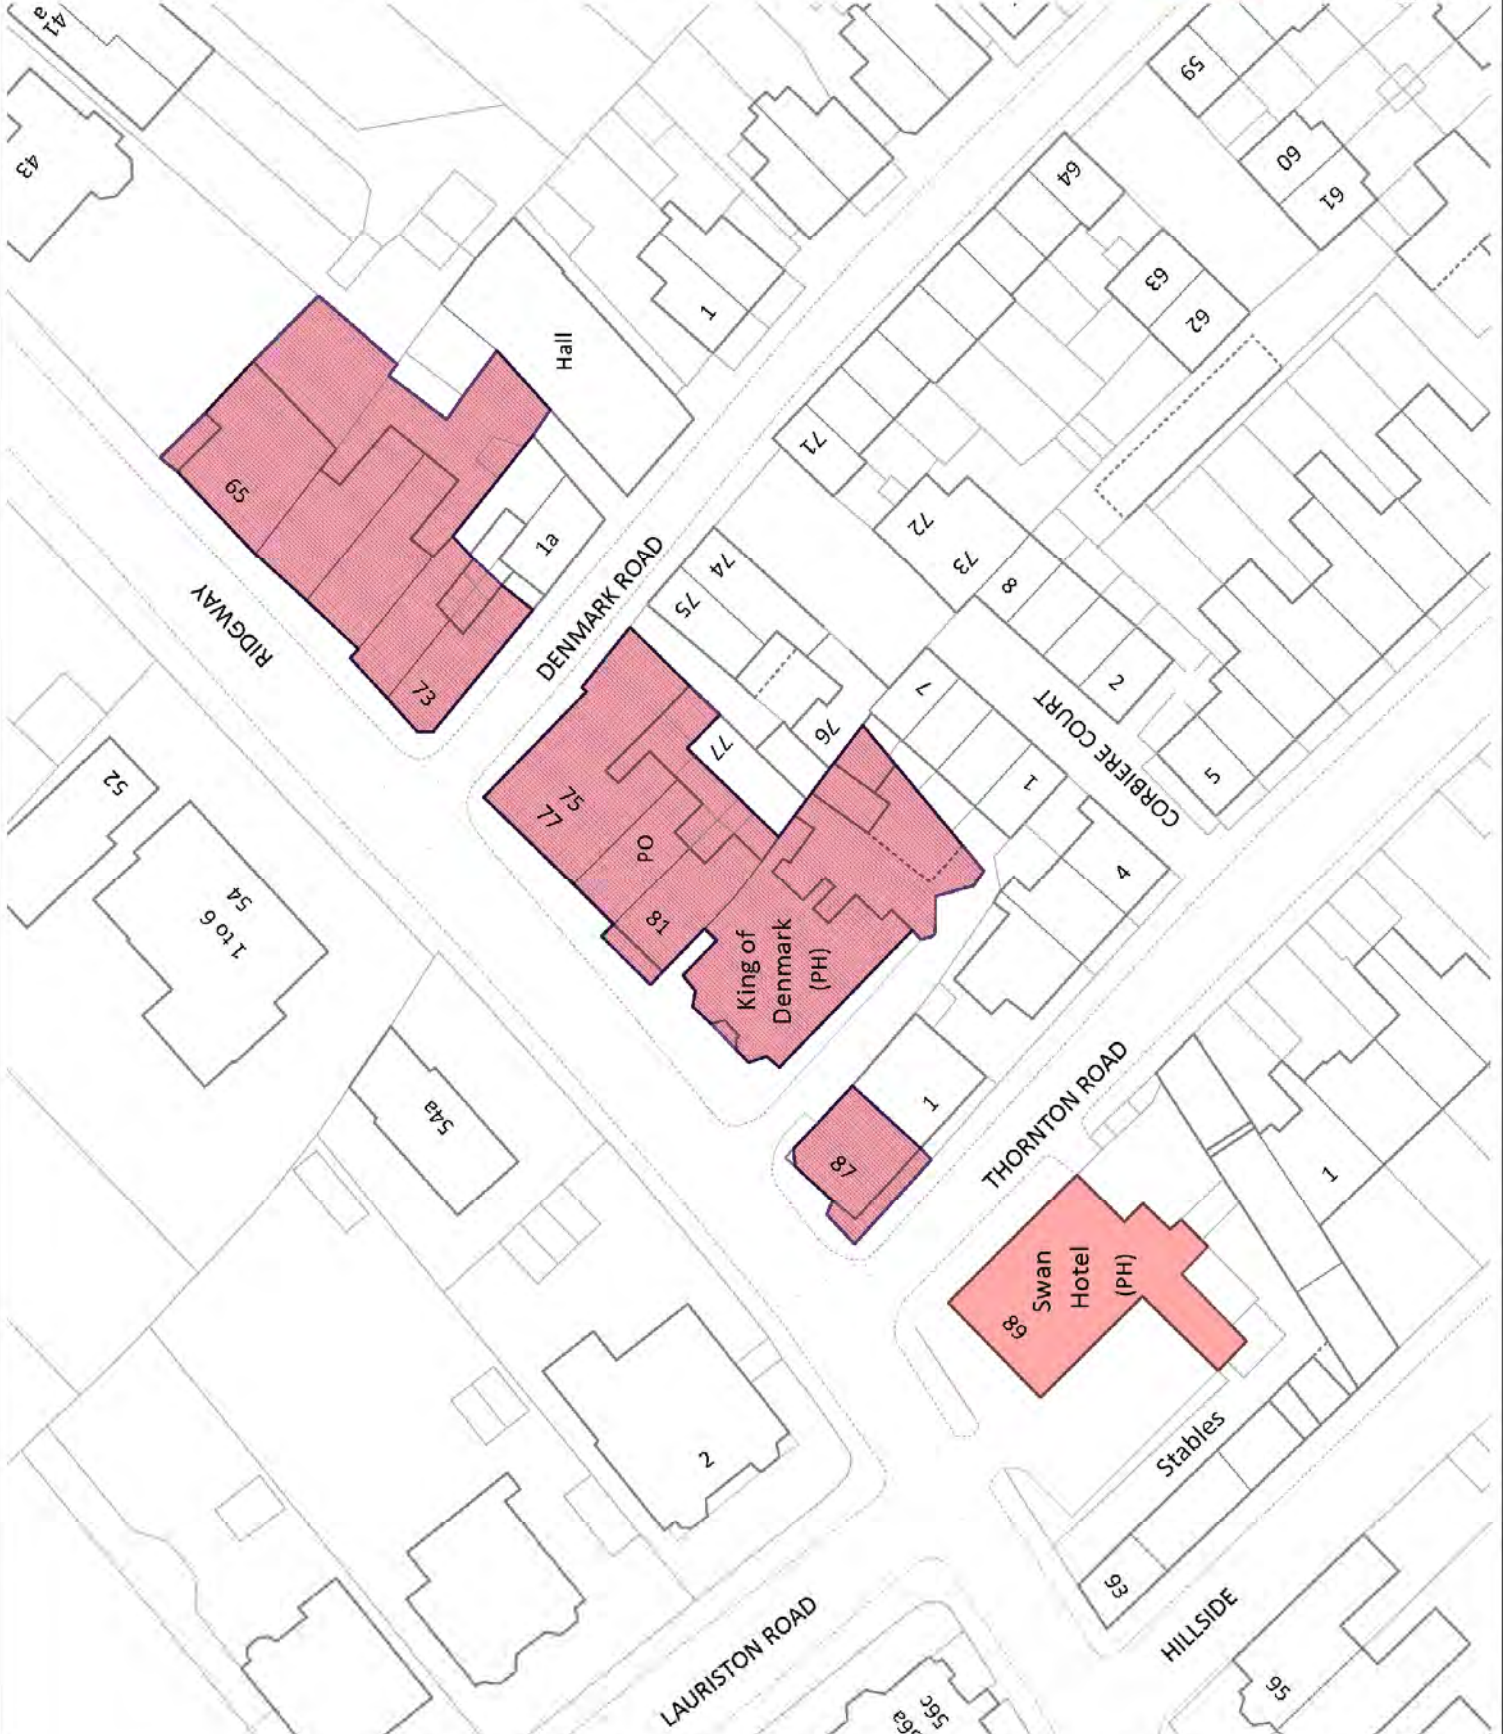

January 2012

LDF Proposal Map Neighbourhood Parades

RIDGWAY, WIMBLEDON
(65-89 ODD)

Key

Old Neighbourhood Parade
UDP 2003

New Neighbourhood Parade
LDF Proposals 2012

London Borough of Merton
Merton Civic Centre, 100 London Road,
Morden Surrey SM4 5DX
Tel: 020 8543 2222