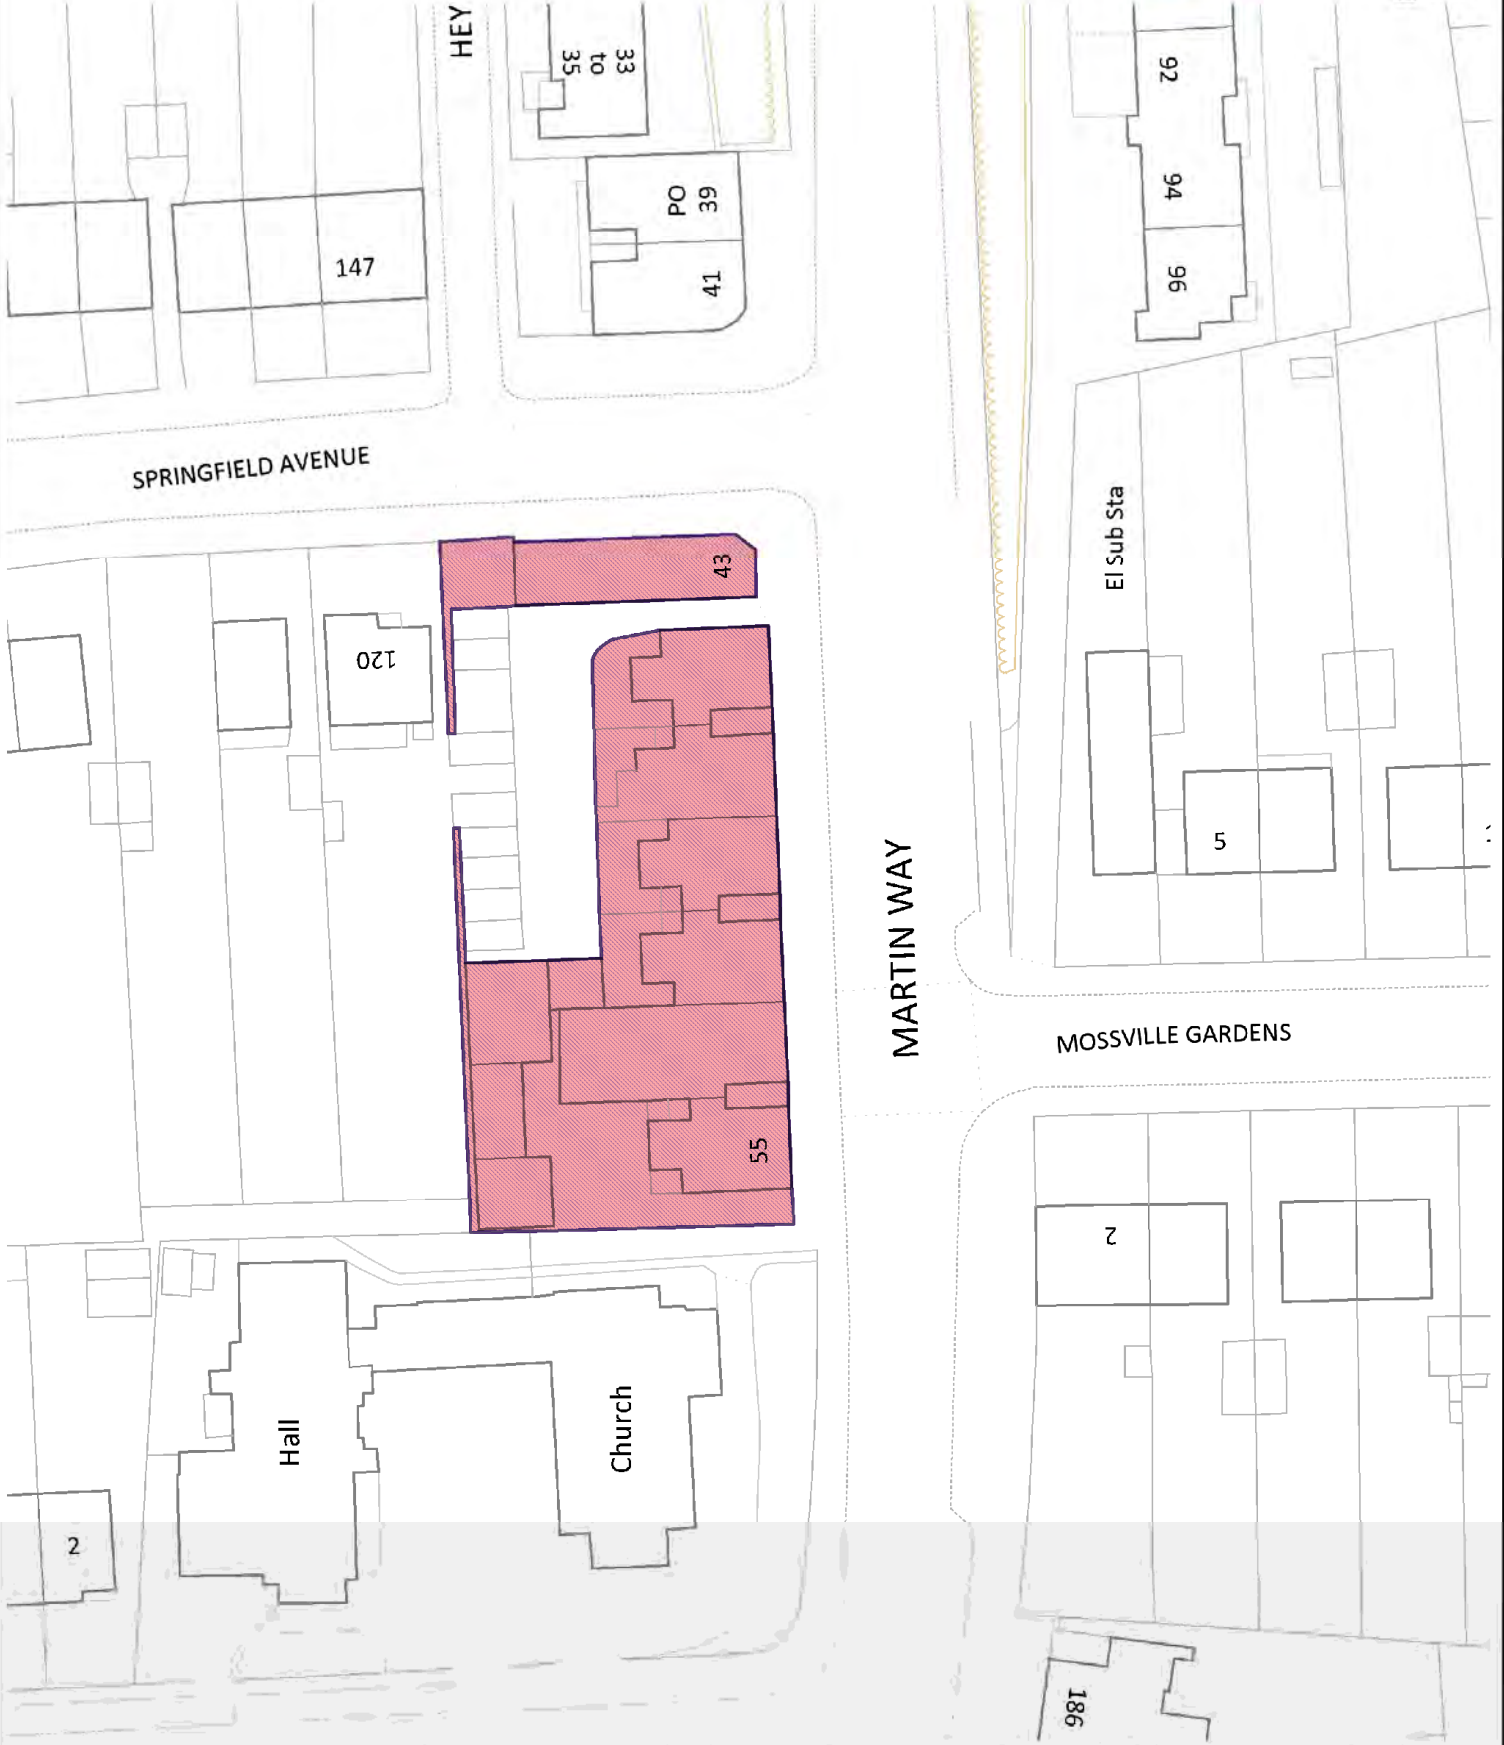

January 2012

LDF Proposal Map Neighbourhood Parades

MARTIN WAY (43-55 ODD)

Key

Old Neighbourhood Parade
UDP 2003

New Neighbourhood Parade
LDF Proposals 2012

London Borough of Merton
Merton Civic Centre, 100 London Road,
Morden Surrey SM4 5DX
Tel: 020 8543 2222