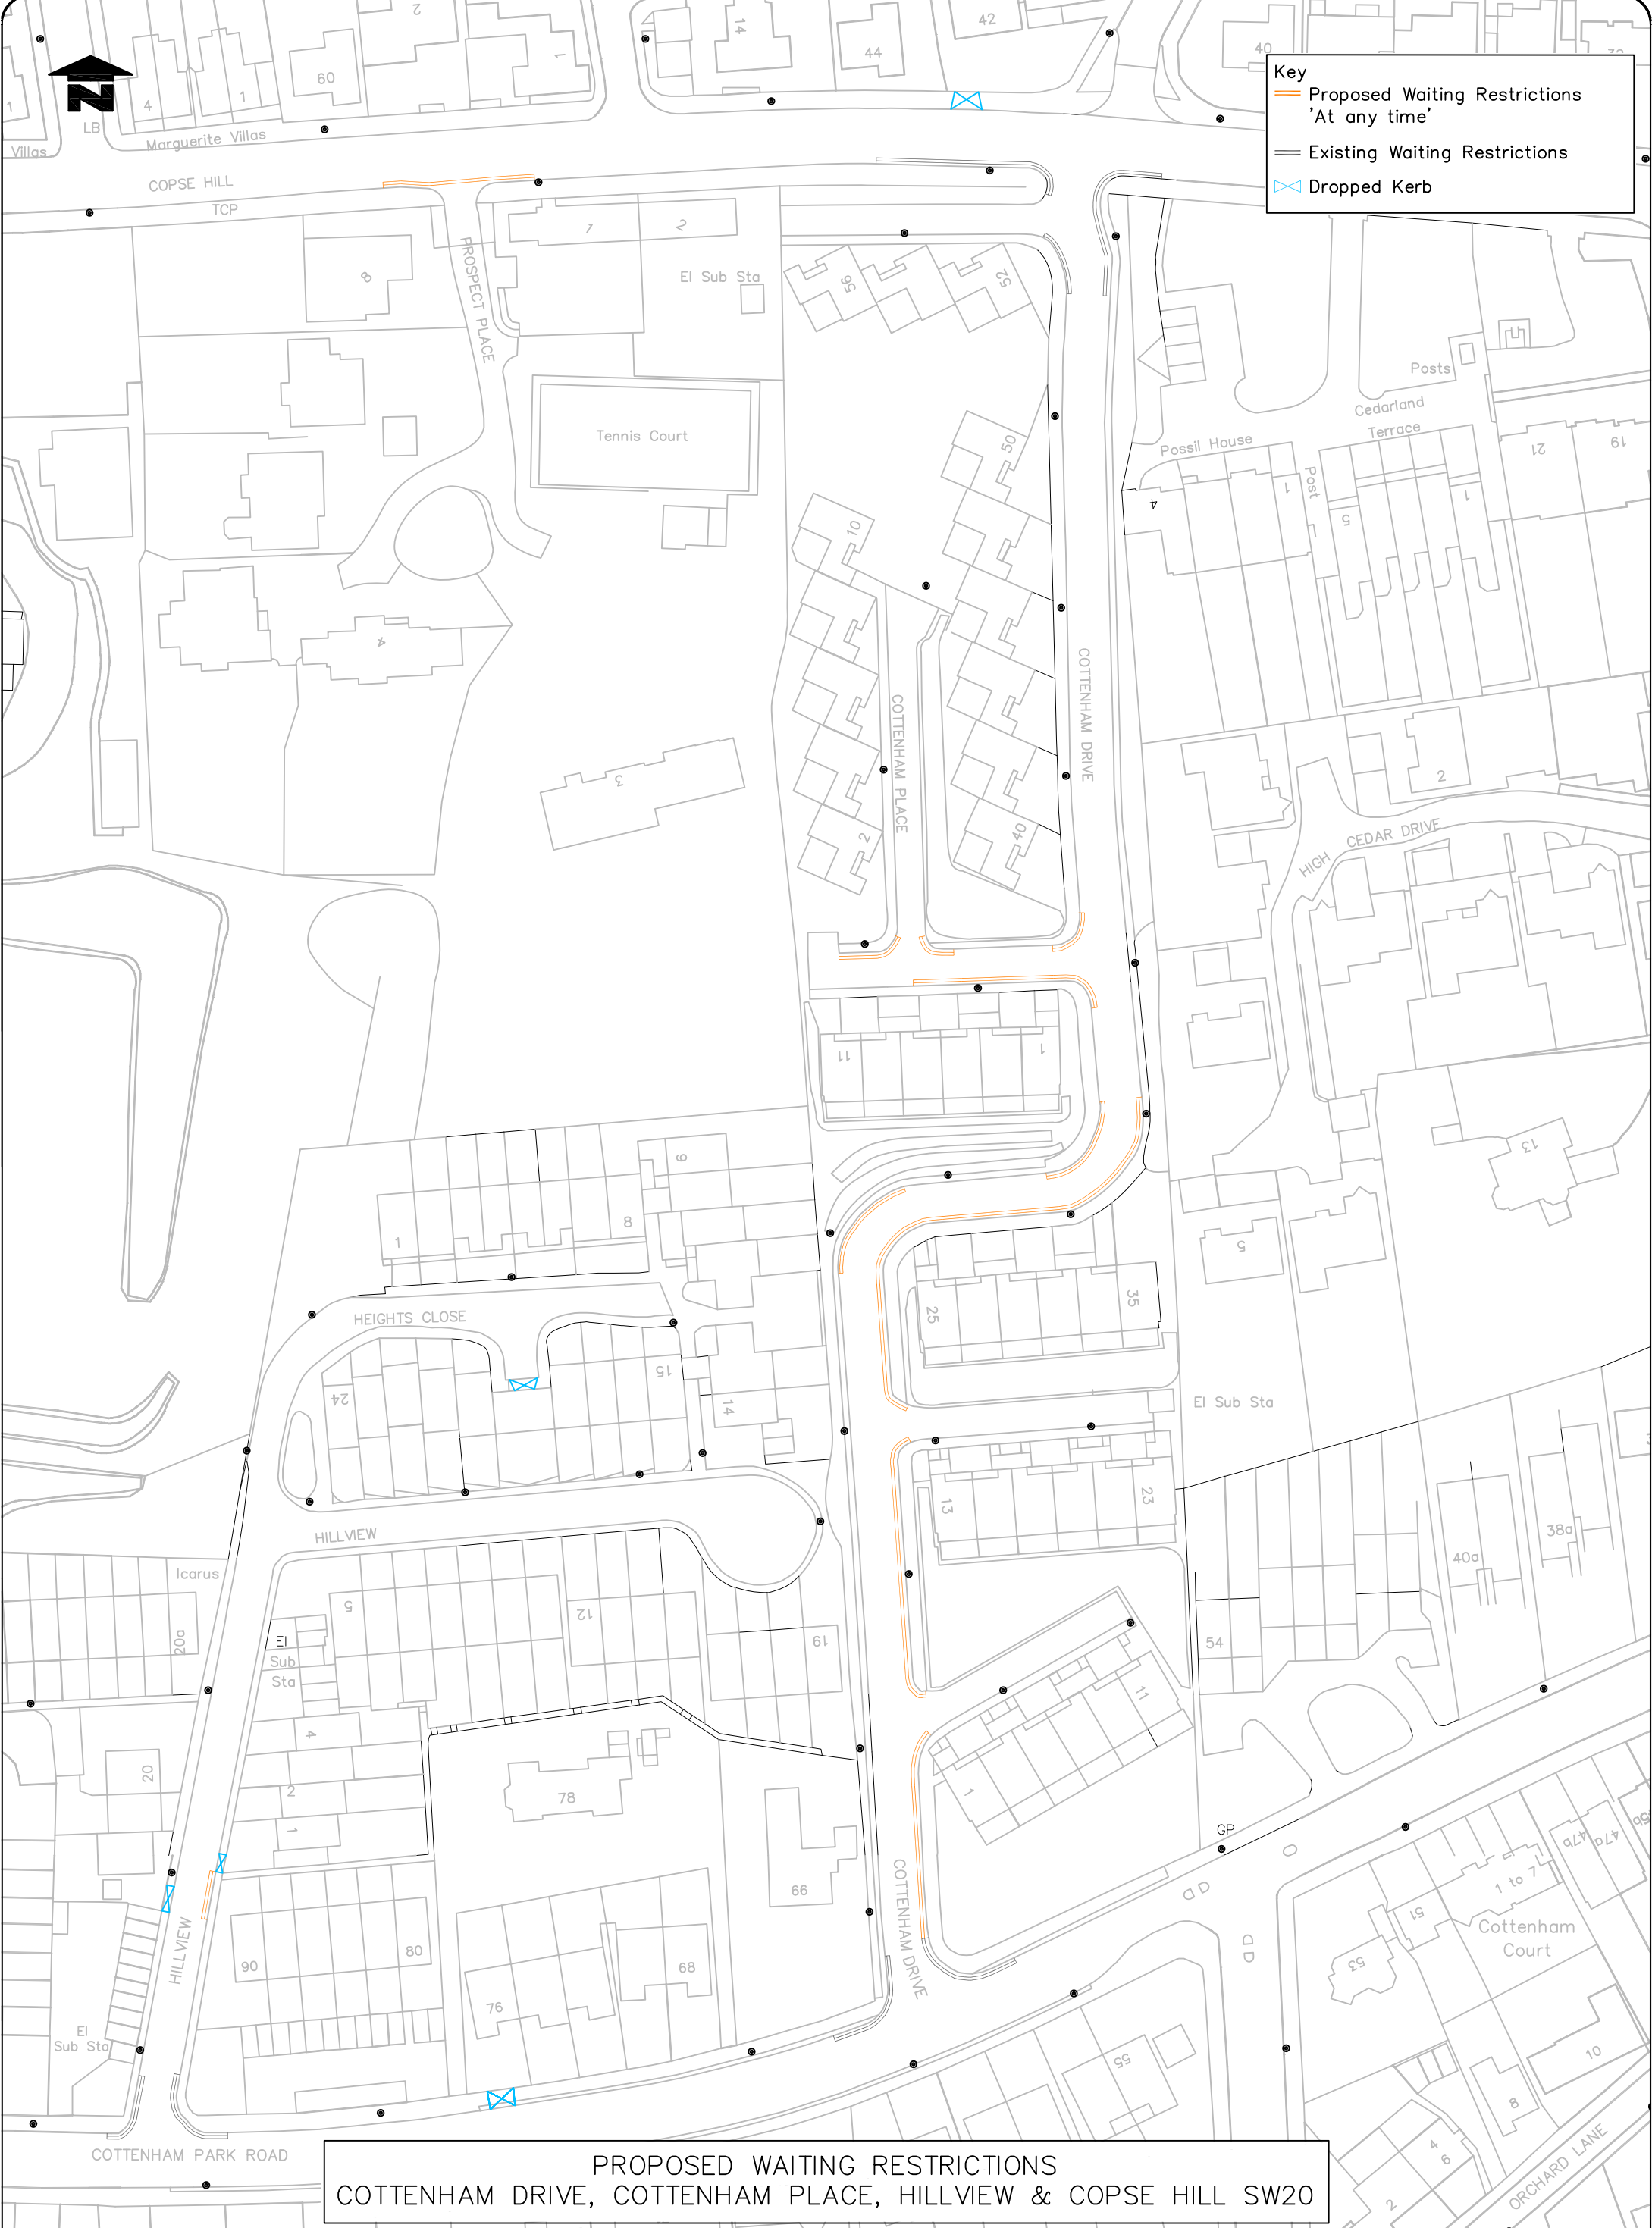

**Key**

-  Proposed Waiting Restrictions 'At any time'
-  Existing Waiting Restrictions
-  Dropped Kerb

**PROPOSED WAITING RESTRICTIONS  
COTTENHAM DRIVE, COTTENHAM PLACE, HILLVIEW & COPSE HILL SW20**

Reproduced from/based upon the Ordnance Survey's 1:1250 maps with the permission of the Controller of H.M.S.O., Crown Copyright Reserved. Unauthorised reproduction infringes Crown copyright and may lead to prosecution or civil proceedings.  
London Borough of Merton LA 1000192586