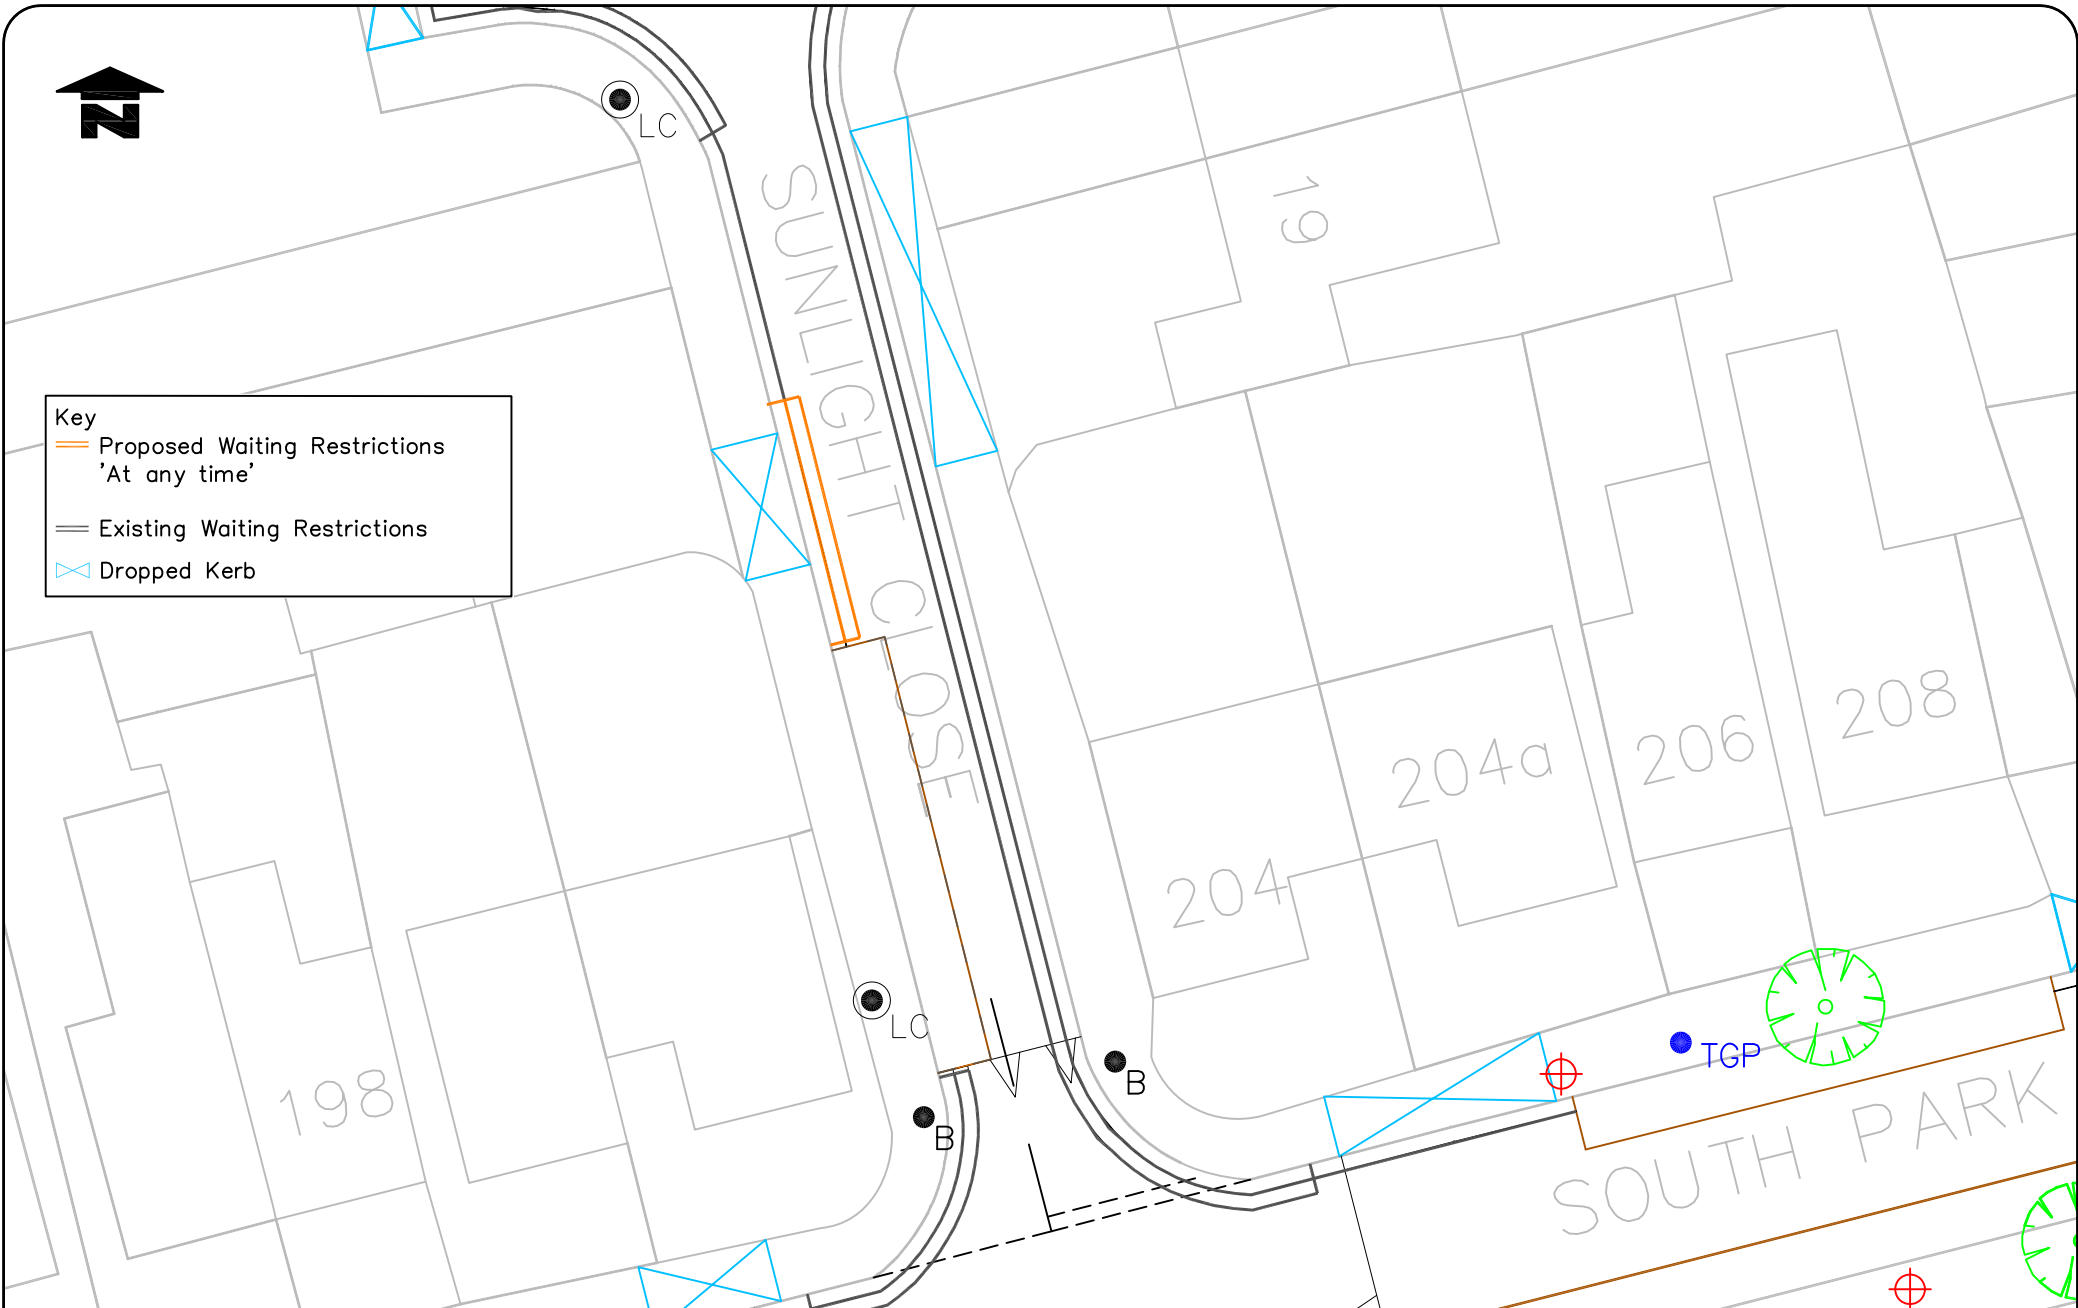

Key

-  Proposed Waiting Restrictions 'At any time'
-  Existing Waiting Restrictions
-  Dropped Kerb

Reproduced from/based upon the Ordnance Survey's 1:1250 maps with the permission of the Controller of H.M.S.O., Crown Copyright Reserved. Unauthorised reproduction infringes Crown copyright and may lead to prosecution or civil proceedings. London Borough of Merton 100019259 2016

**PROPOSED WAITING RESTRICTIONS
SUNLIGHT CLOSE, SW19**

Sustainable Communities Merton
environment & regeneration