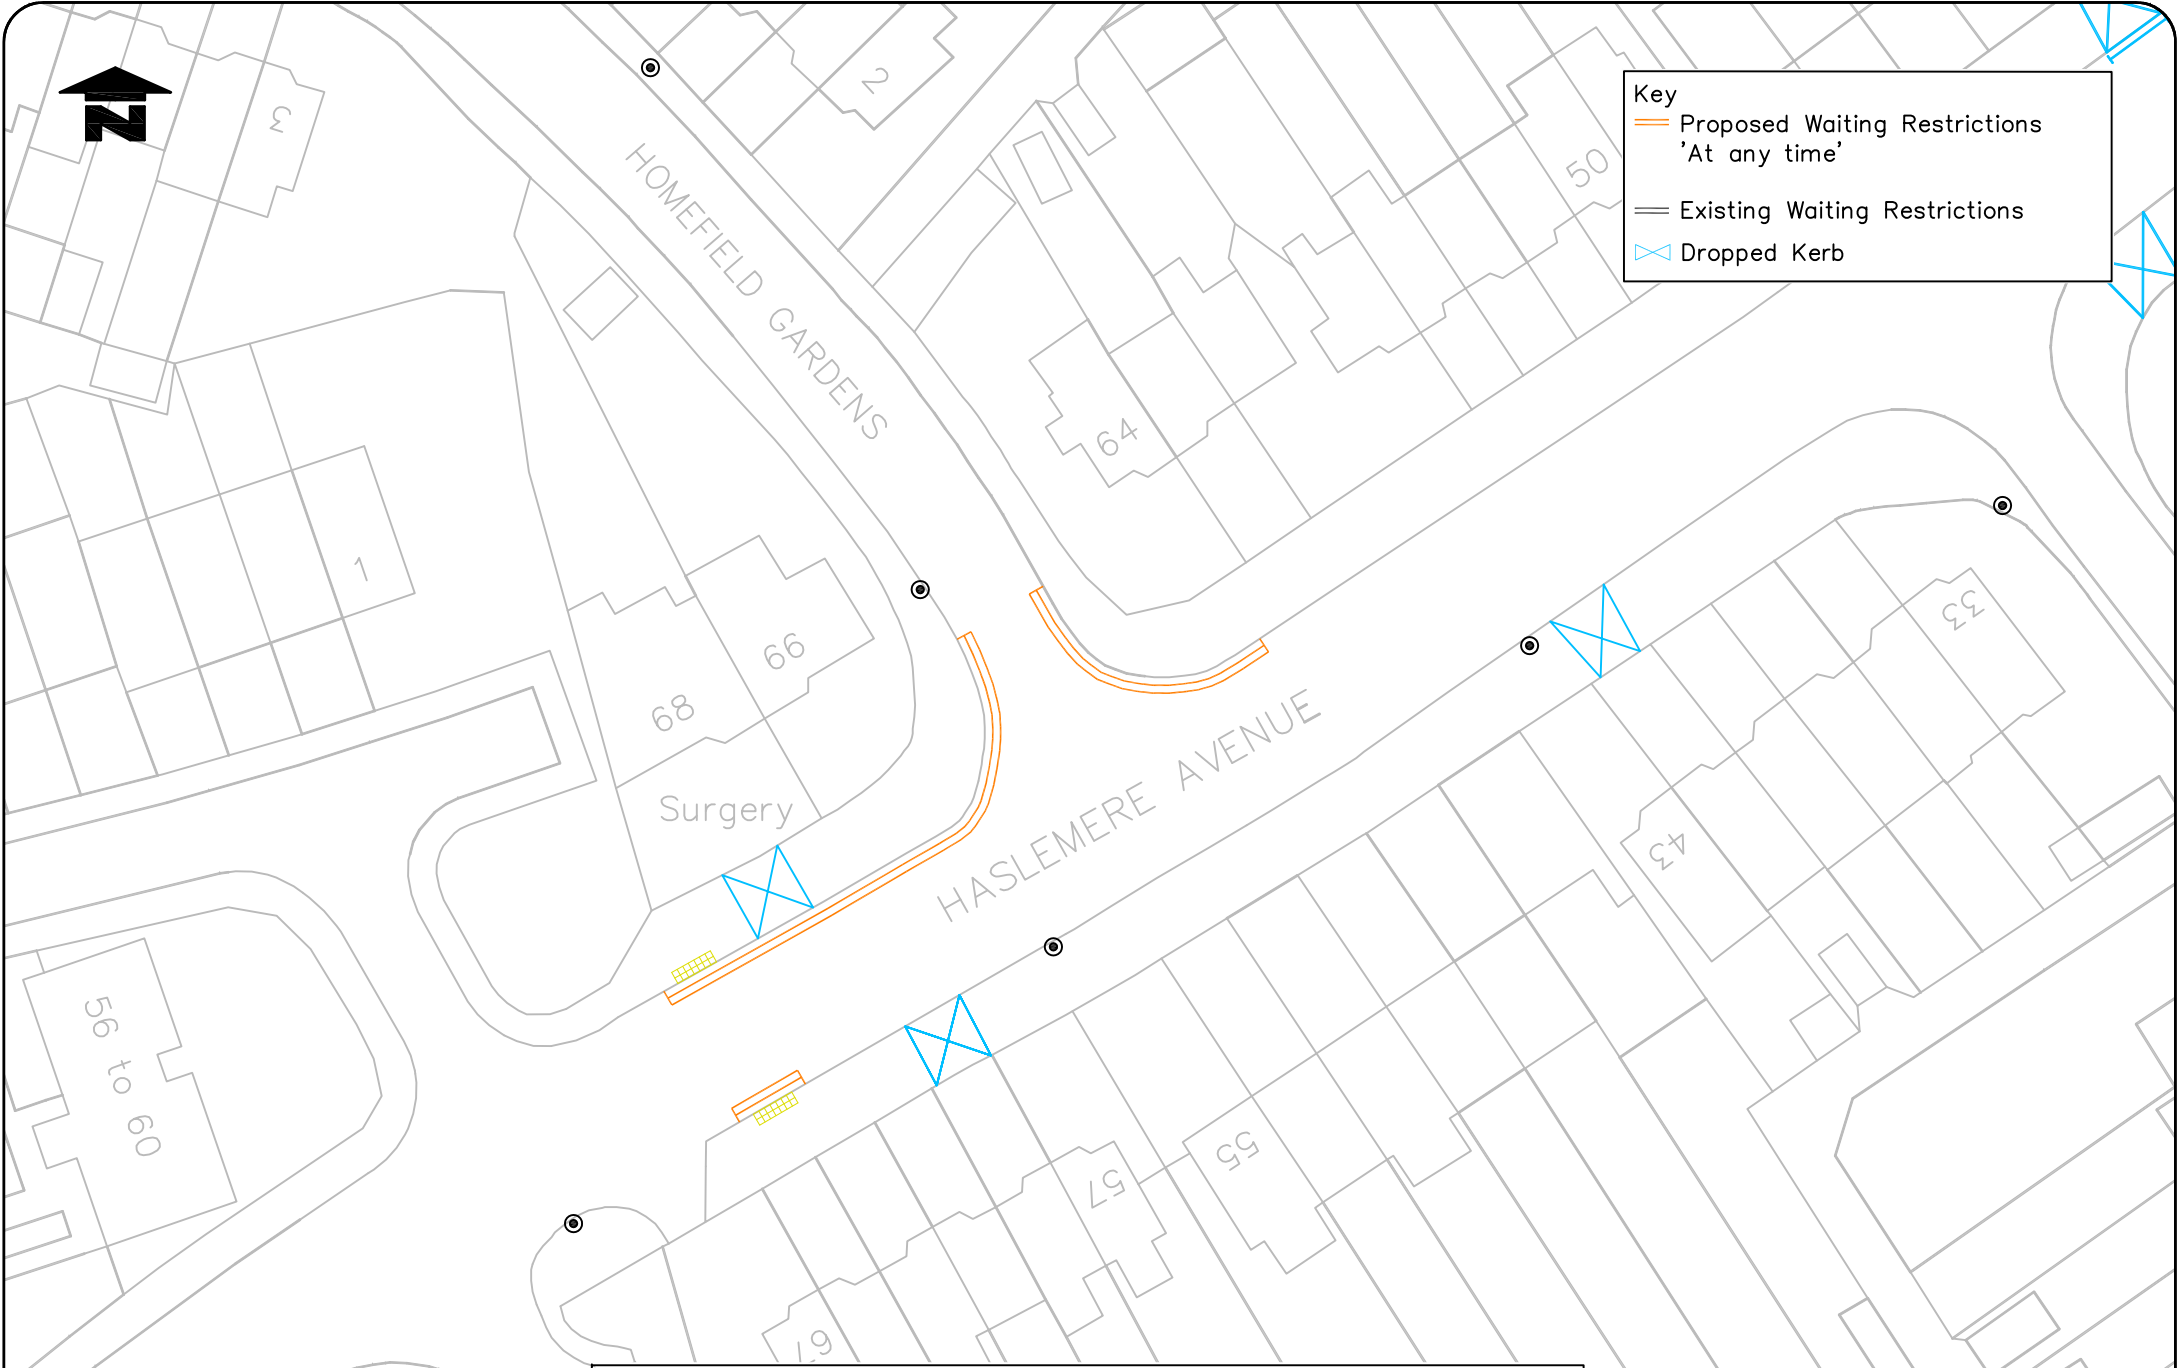

Key

- Proposed Waiting Restrictions 'At any time'
- Existing Waiting Restrictions
- ⊠ Dropped Kerb

Reproduced from/based upon the Ordnance Survey's 1:1250 maps with the permission of the Controller of H.M.S.O., Crown Copyright Reserved. Unauthorised reproduction infringes Crown copyright and may lead to prosecution or civil proceedings. London Borough of Merton 100019259 2016

**PROPOSED WAITING RESTRICTIONS
HASLEMERE AVENUE & HOMEFIELD GARDENS, SW19**