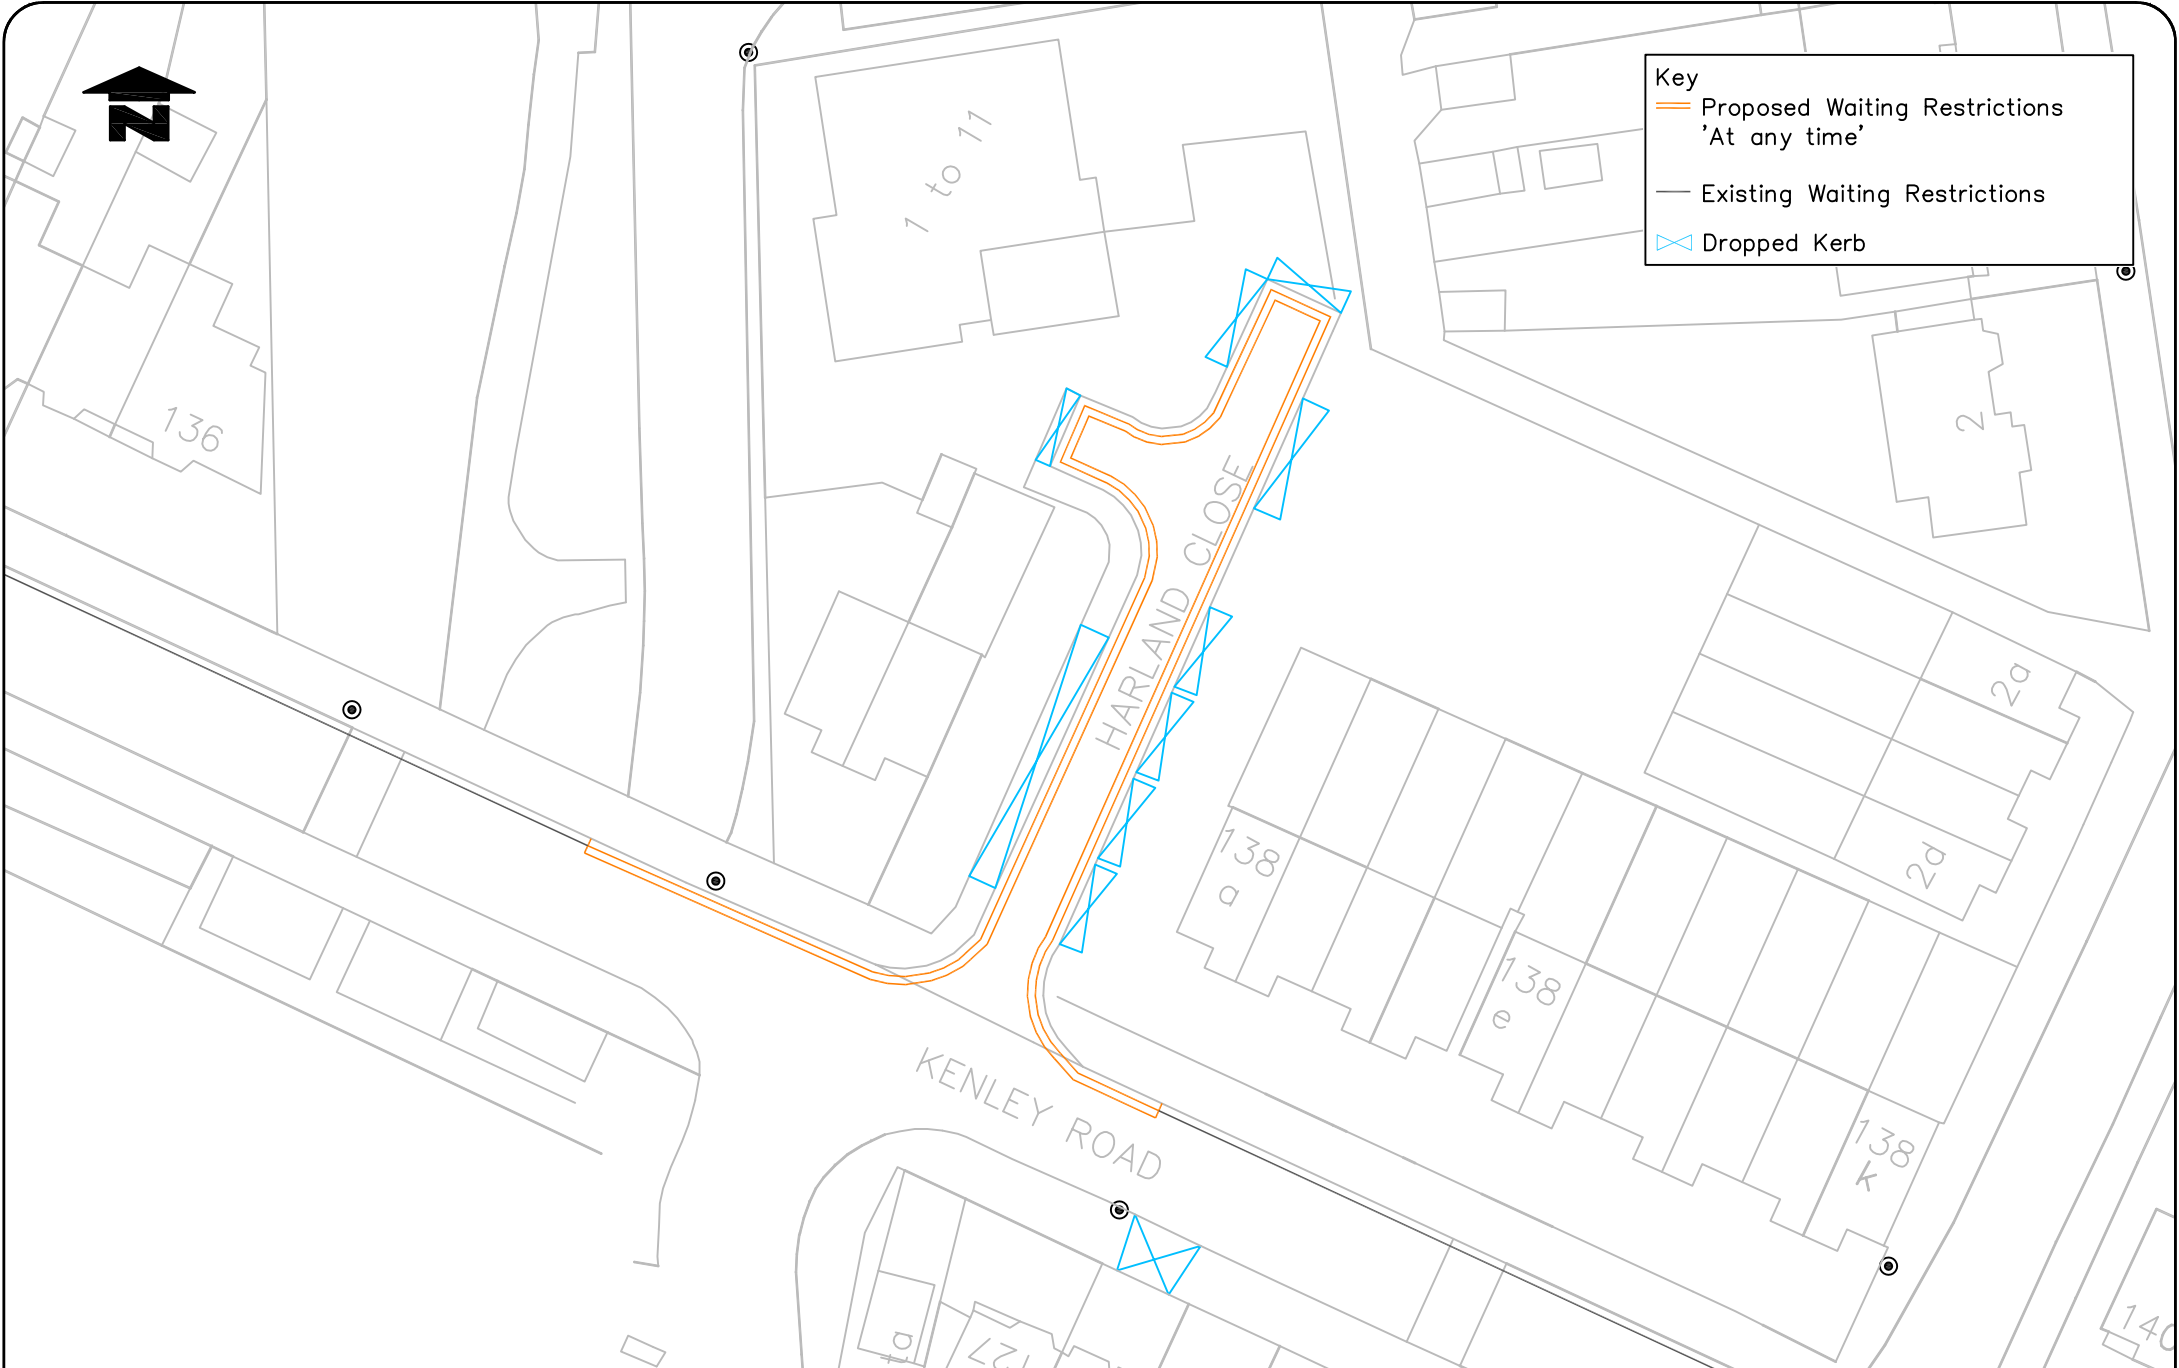

Key

- Proposed Waiting Restrictions 'At any time'
- Existing Waiting Restrictions
- ⊠ Dropped Kerb

**PROPOSED WAITING RESTRICTIONS
HARLAND CLOSE & KENLEY ROAD, SW19**

Reproduced from/based upon the Ordnance Survey's 1:1250 maps with the permission of the Controller of H.M.S.O., Crown Copyright Reserved. Unauthorised reproduction infringes Crown copyright and may lead to prosecution or civil proceedings. London Borough of Merton 100019259 2016