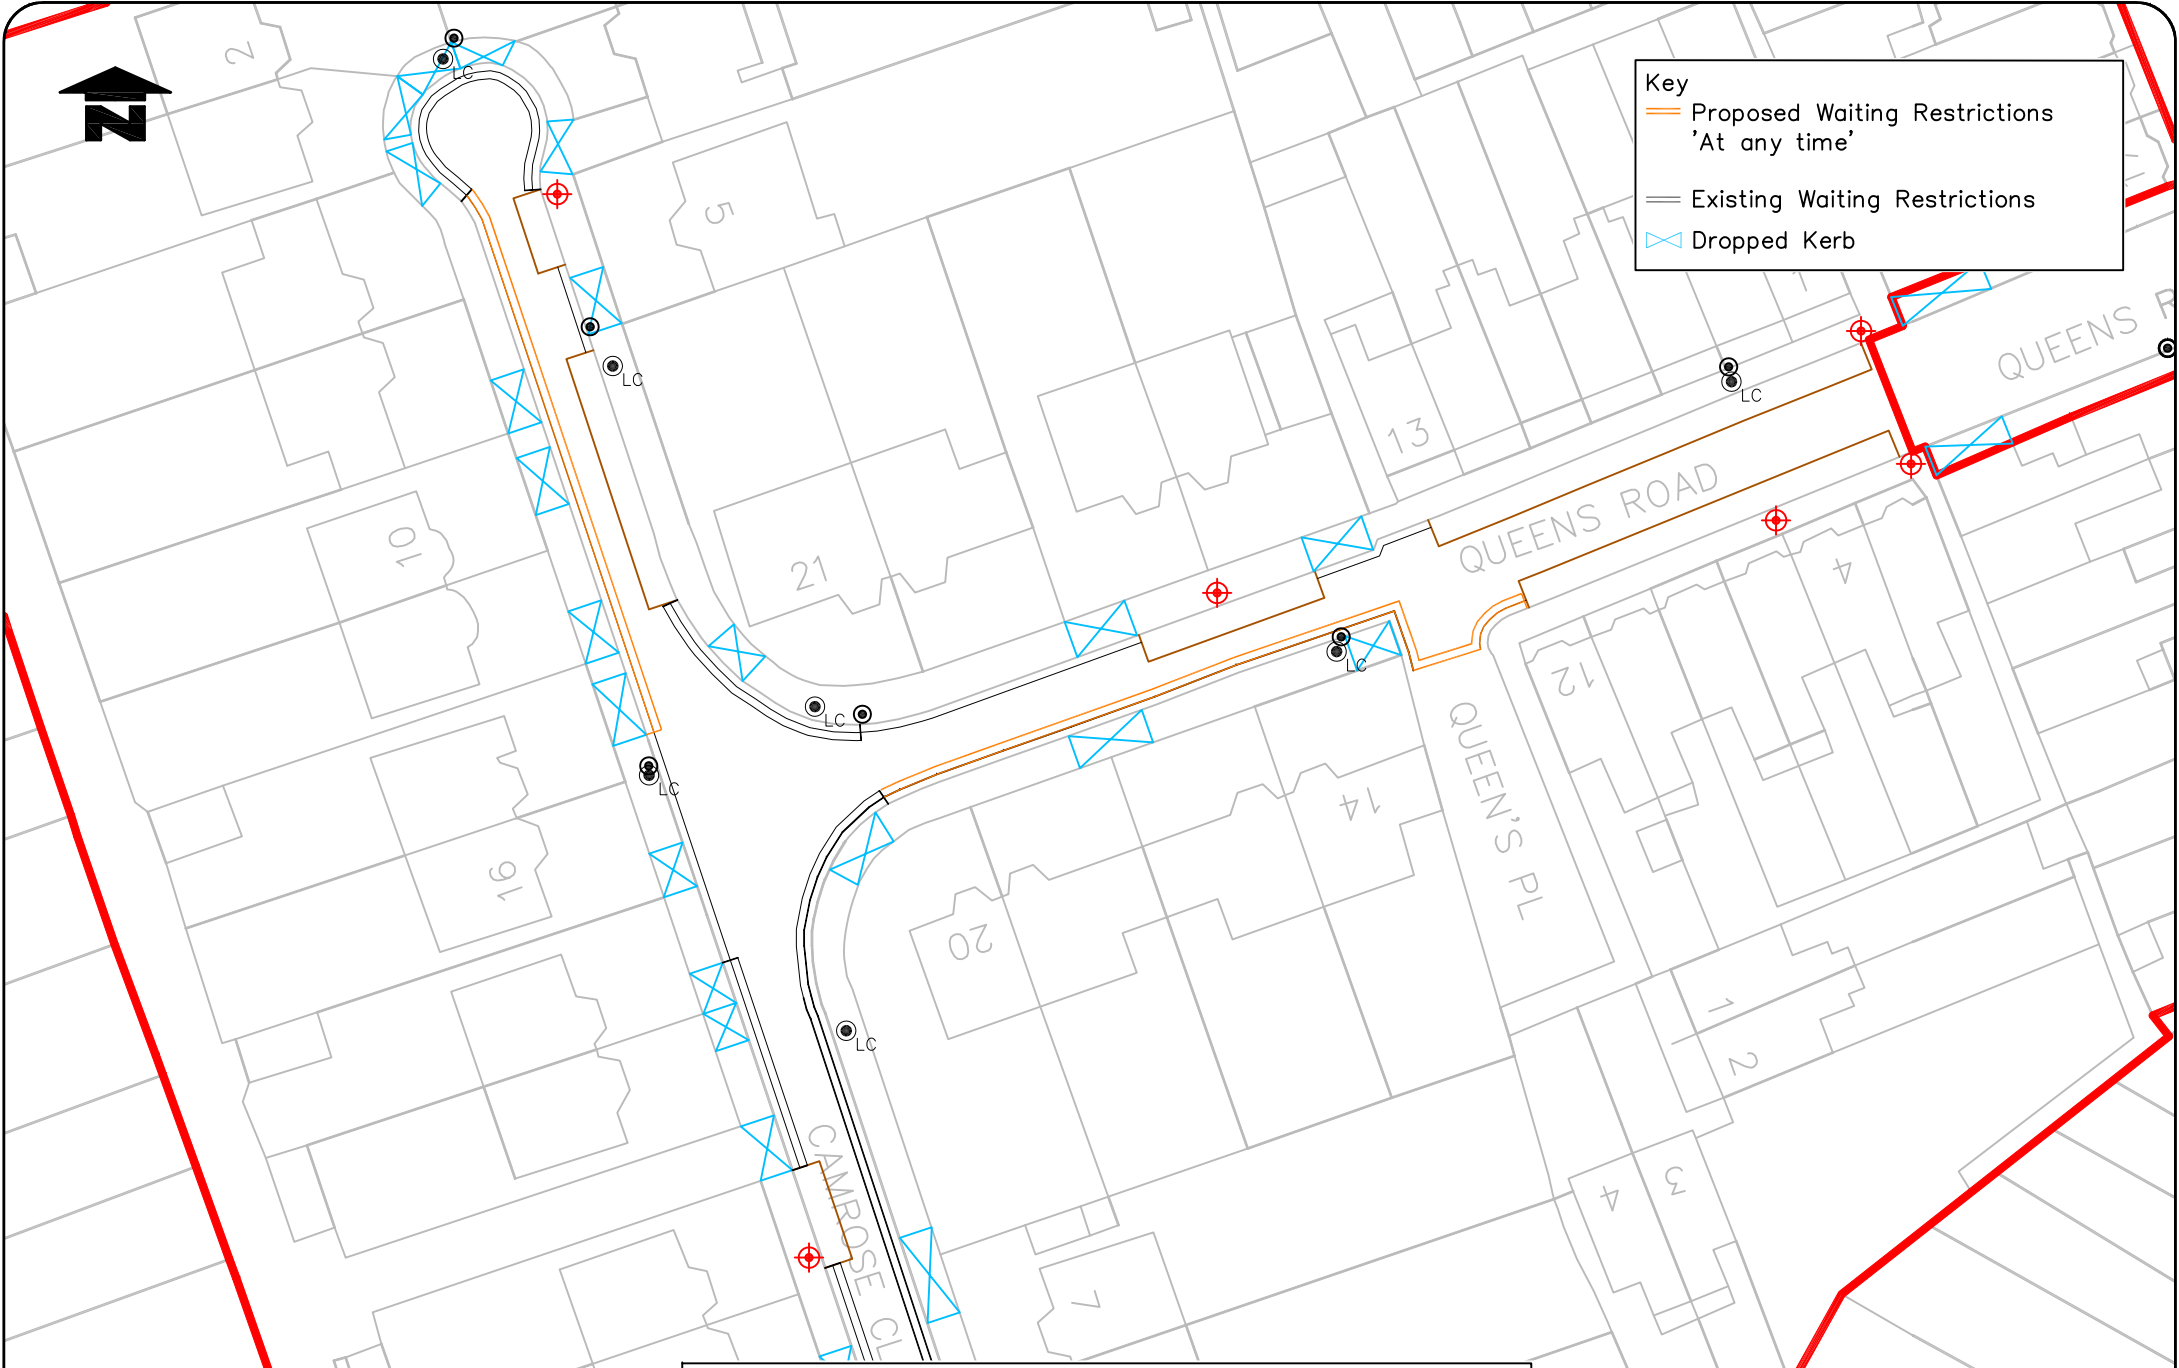

Key

- Proposed Waiting Restrictions 'At any time'
- Existing Waiting Restrictions
- ⊠ Dropped Kerb

PROPOSED WAITING RESTRICTIONS
QUEENS ROAD & CAMROSE CLOSE, SM4

Reproduced from/based upon the Ordnance Survey's 1:1250 maps with the permission of the Controller of H.M.S.O., Crown Copyright Reserved. Unauthorised reproduction infringes Crown copyright and may lead to prosecution or civil proceedings. London Borough of Merton 100019259 2016