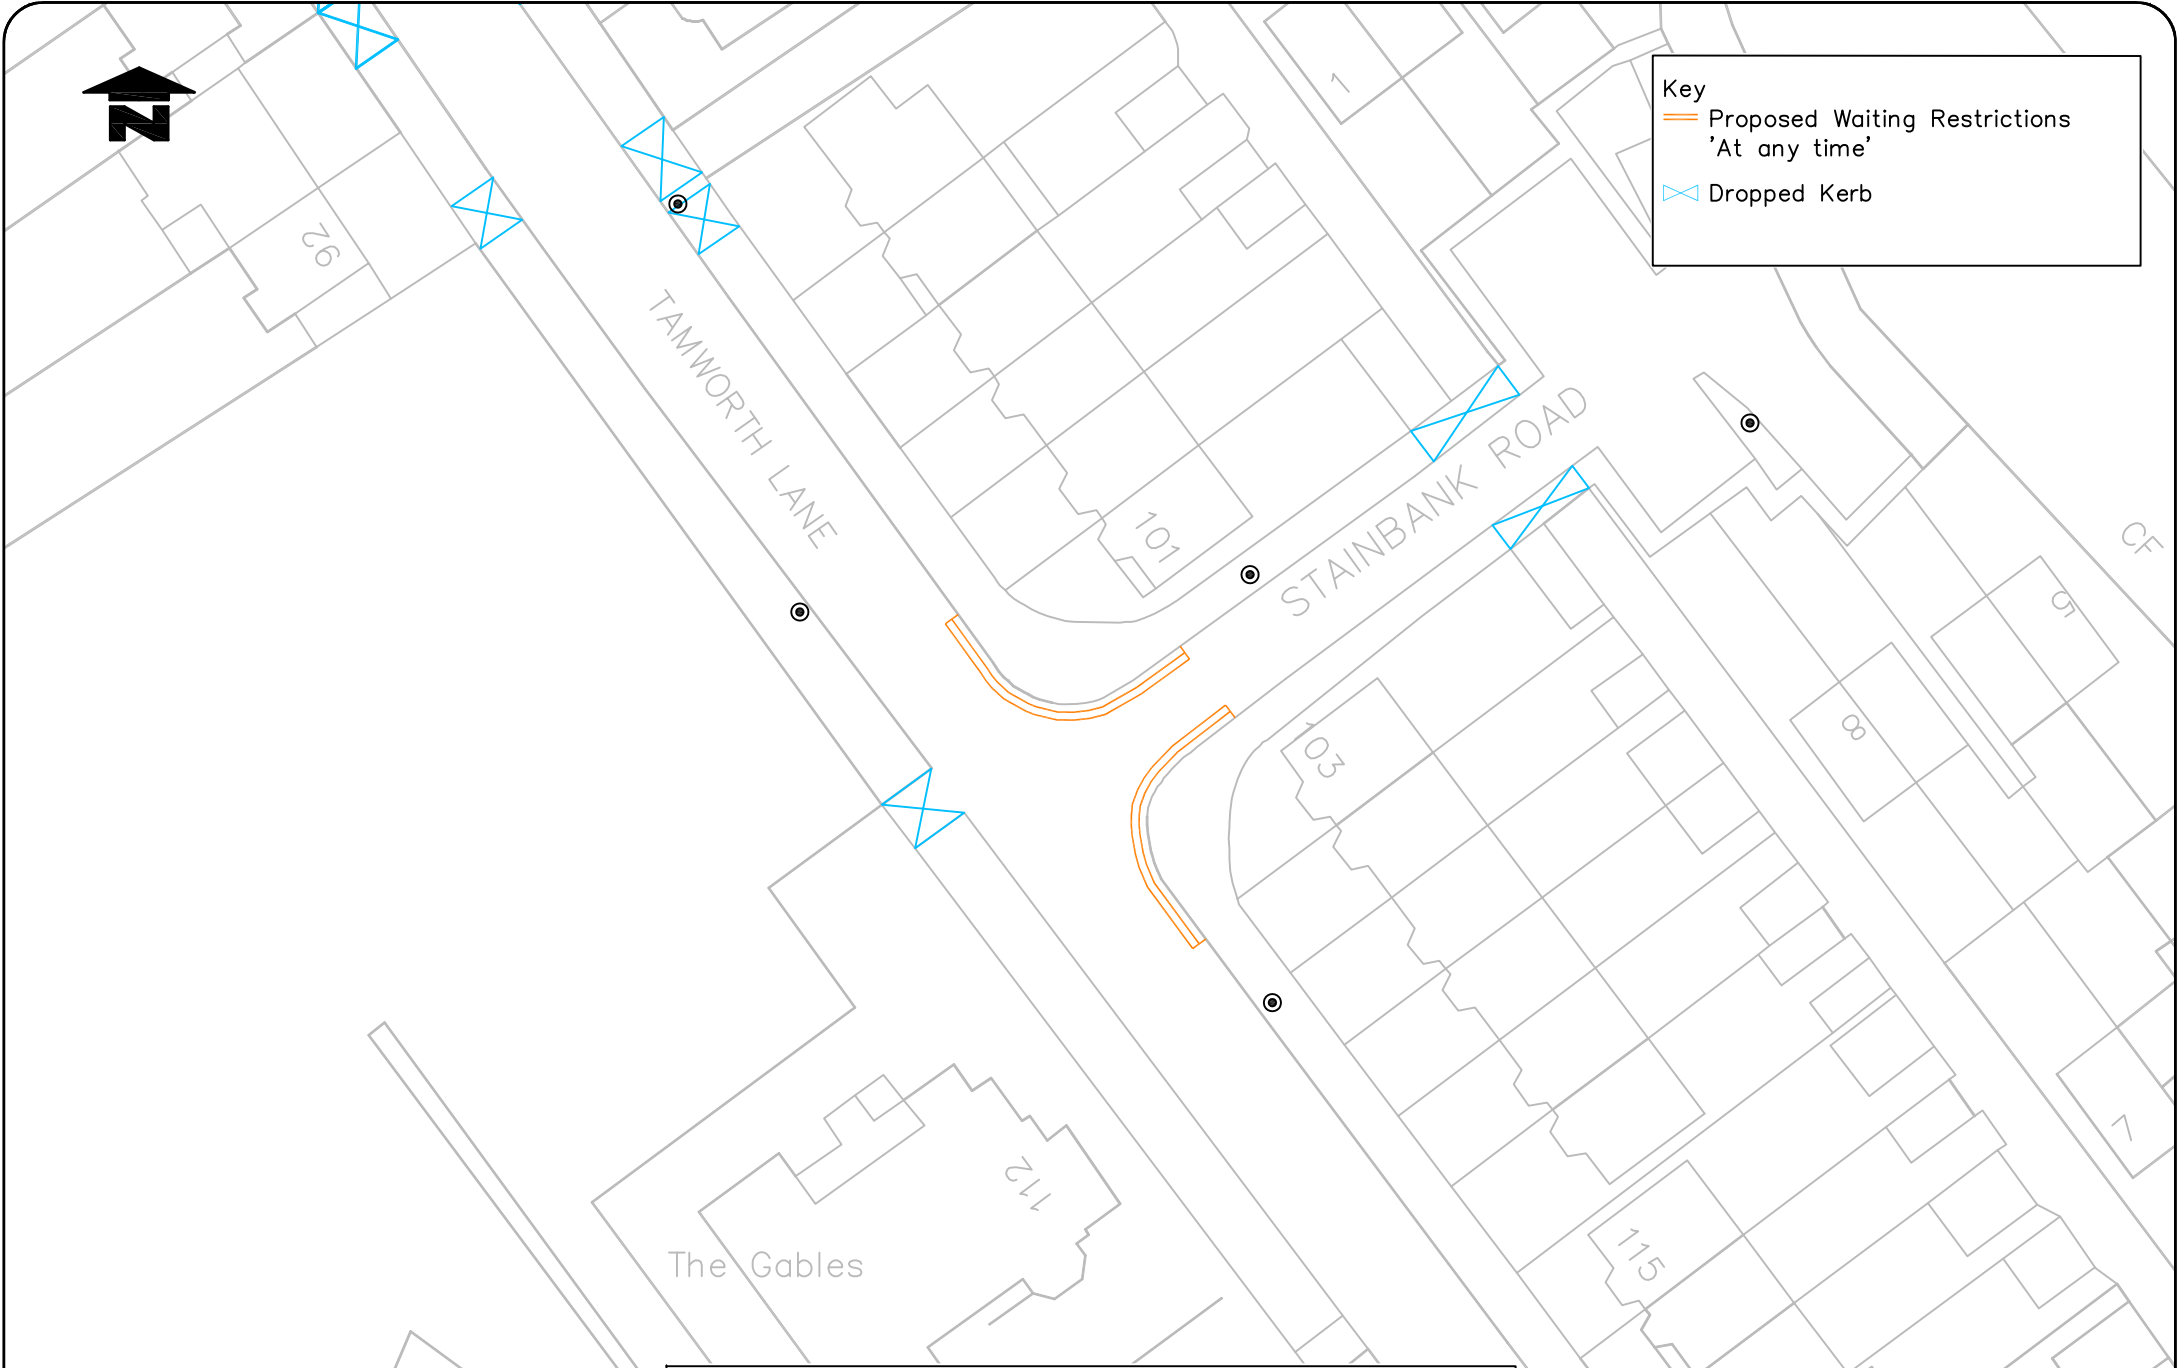

Key

- Proposed Waiting Restrictions 'At any time'
- ⋈ Dropped Kerb

PROPOSED WAITING RESTRICTIONS  
TAMWORTH LANE & STAINBANK ROAD, CR4

Reproduced from/based upon the Ordnance Survey's 1:1250 maps with the permission of the Controller of H.M.S.O., Crown Copyright Reserved. Unauthorised reproduction infringes Crown copyright and may lead to prosecution or civil proceedings. London Borough of Merton 100019259 2016