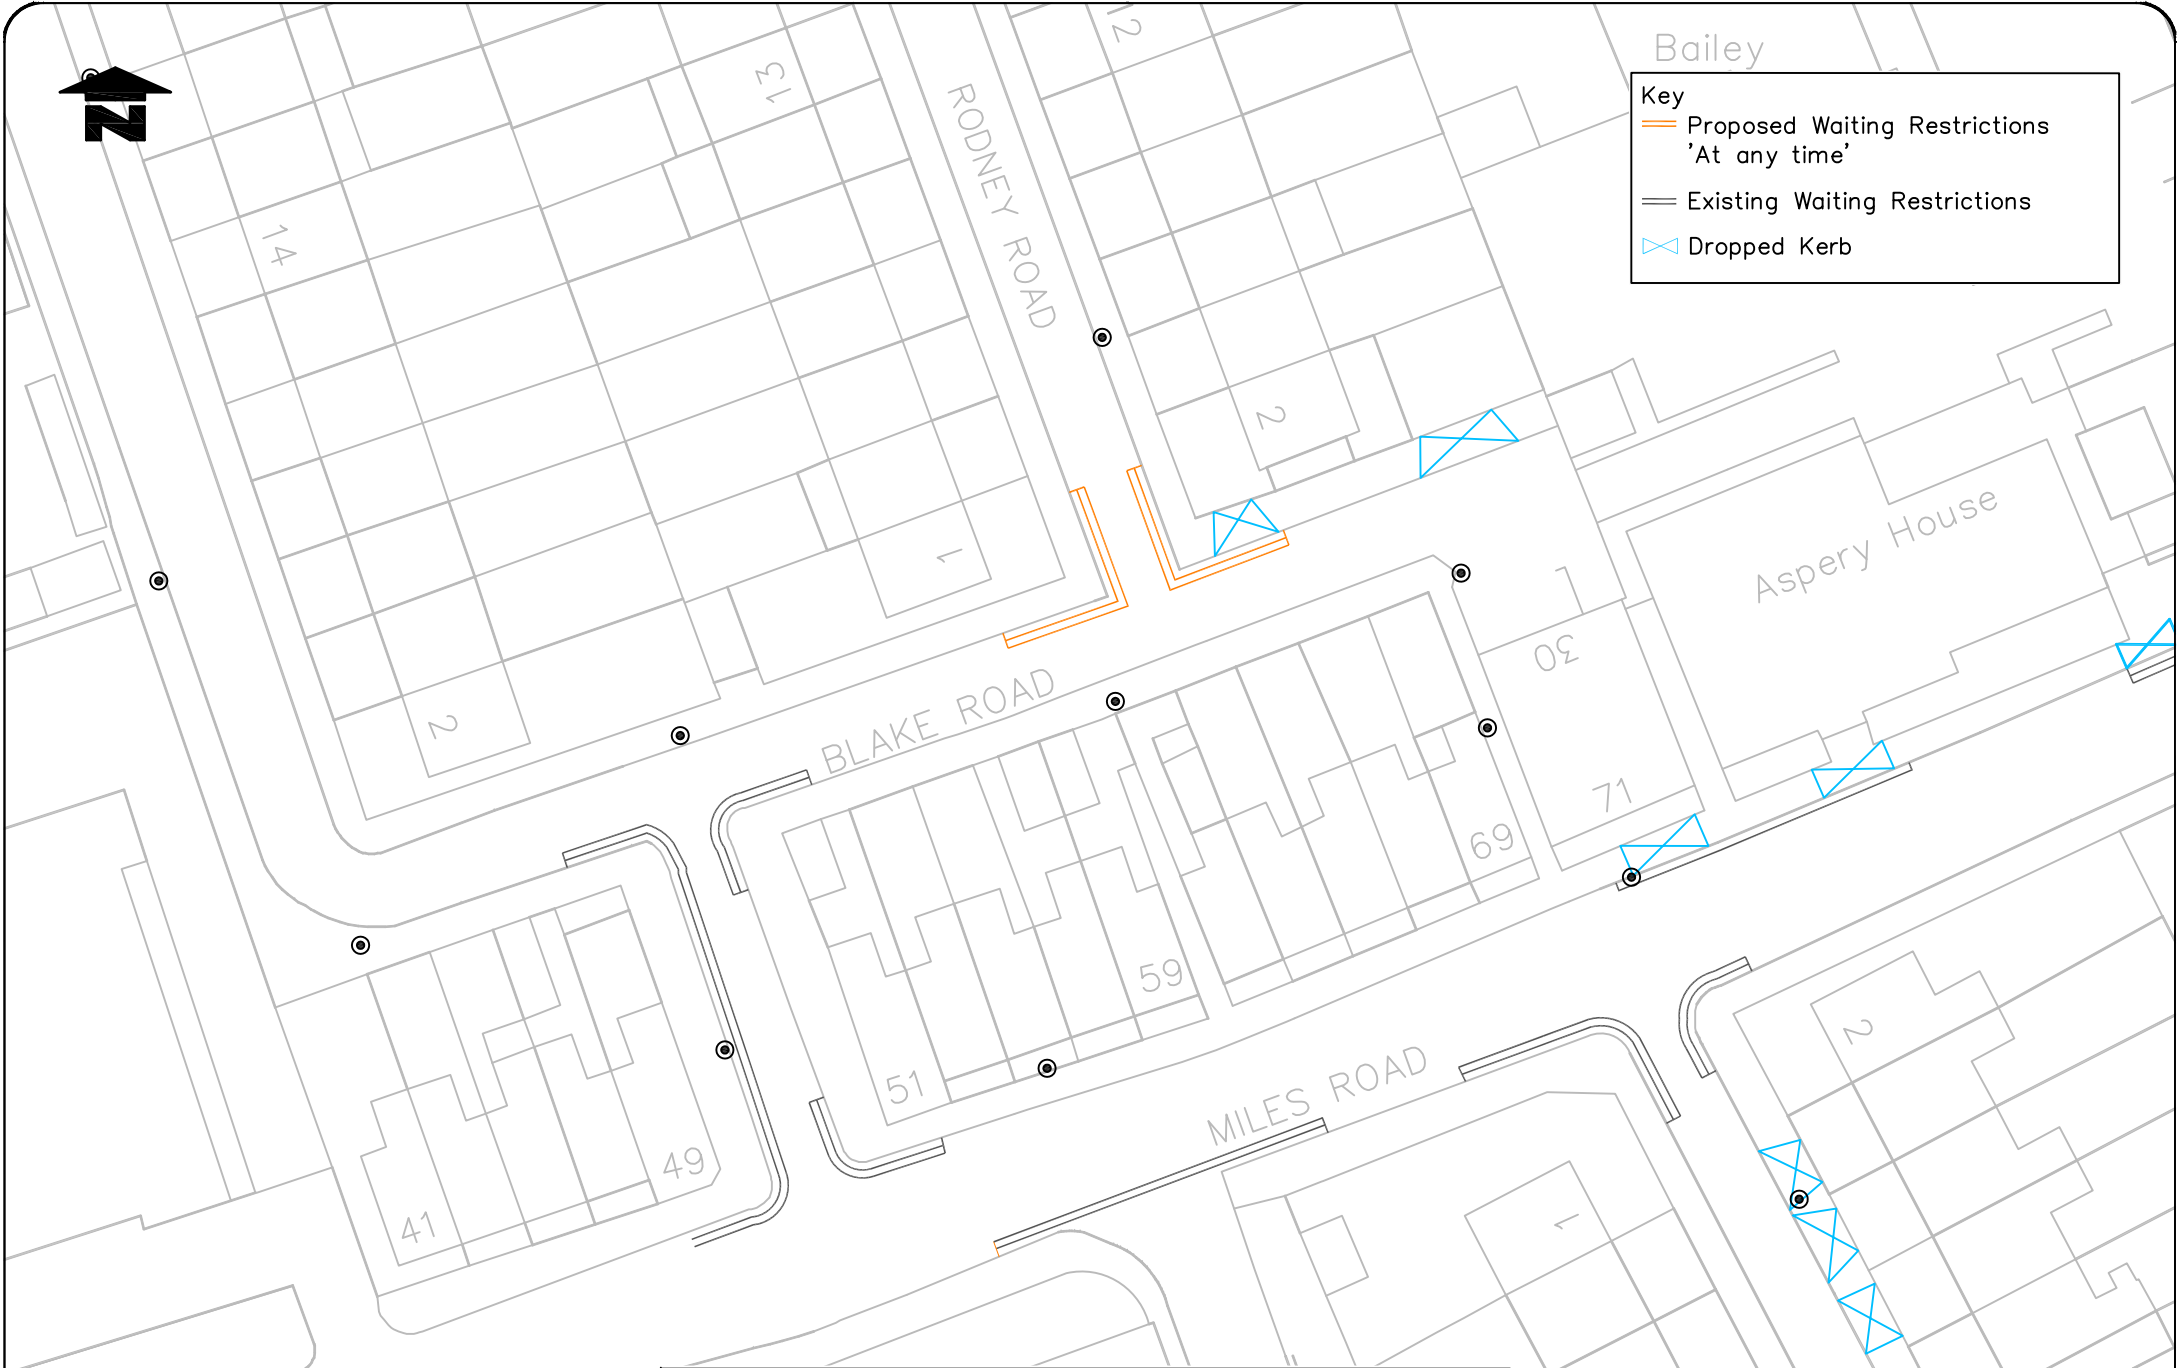

Bailey

- Key
- Proposed Waiting Restrictions 'At any time'
 - Existing Waiting Restrictions
 - ▤ Dropped Kerb

Reproduced from/based upon the Ordnance Survey's 1:1250 maps with the permission of the Controller of H.M.S.O., Crown Copyright Reserved. Unauthorised reproduction infringes Crown copyright and may lead to prosecution or civil proceedings. London Borough of Merton 100019259 2016

PROPOSED WAITING RESTRICTIONS RODNEY ROAD & BLAKE ROAD, CR4