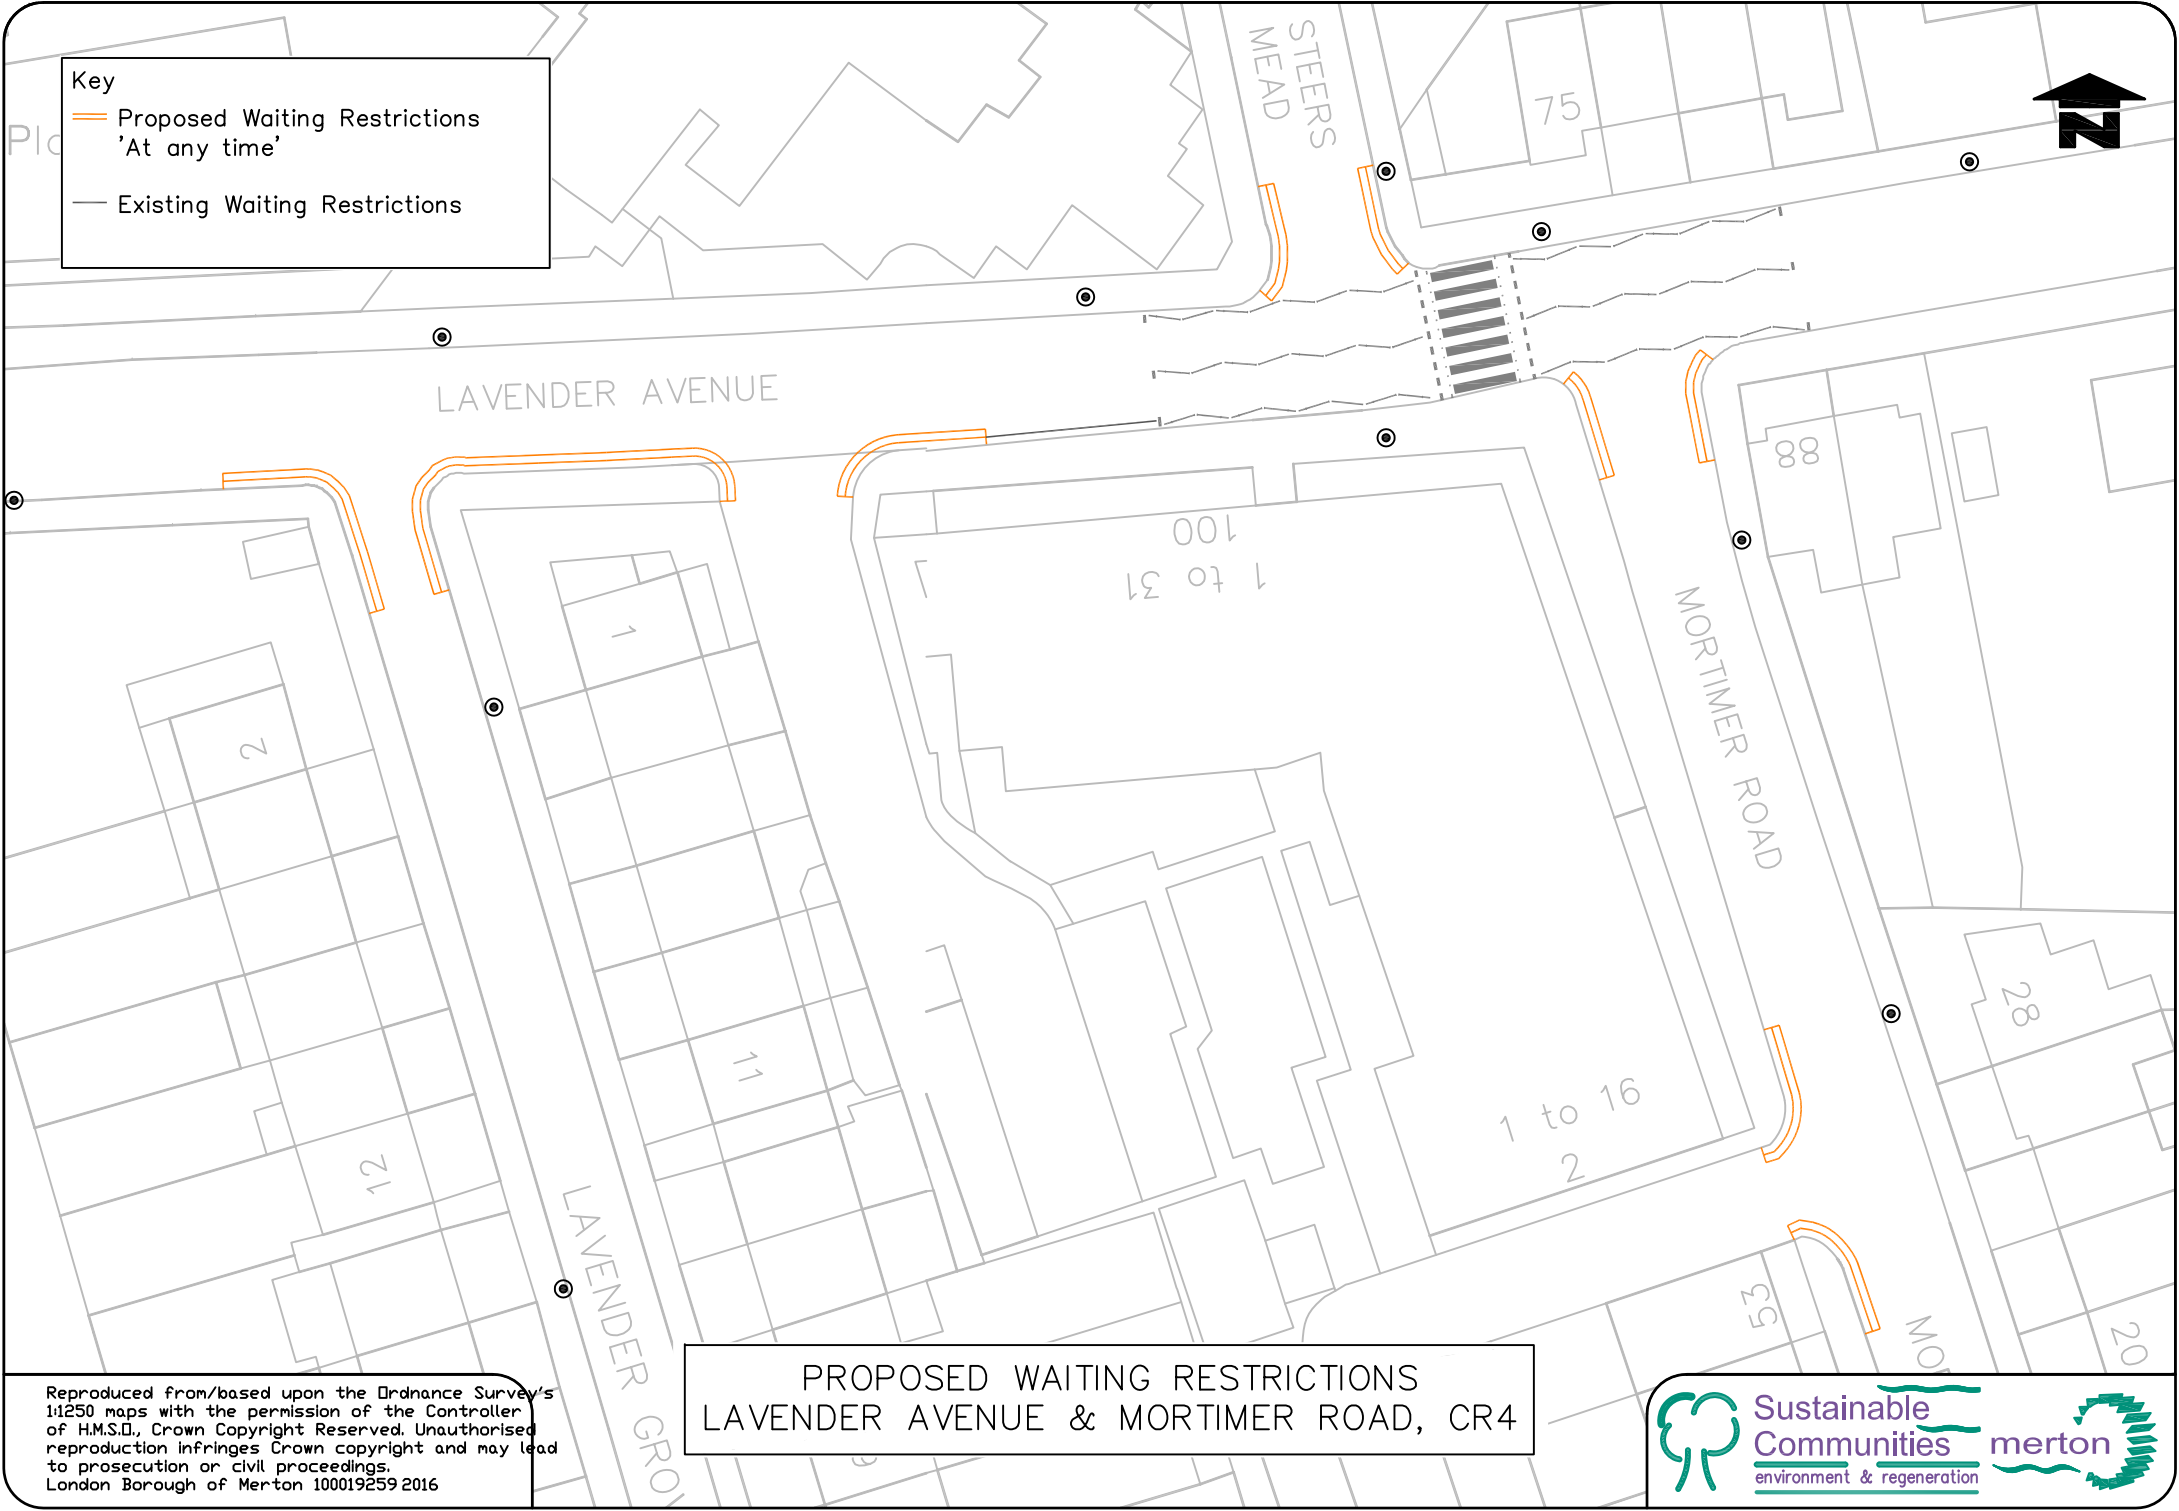

Key

— Proposed Waiting Restrictions  
'At any time'

— Existing Waiting Restrictions

PROPOSED WAITING RESTRICTIONS  
LAVENDER AVENUE & MORTIMER ROAD, CR4

Reproduced from/based upon the Ordnance Survey's 1:1250 maps with the permission of the Controller of H.M.S.O., Crown Copyright Reserved. Unauthorised reproduction infringes Crown copyright and may lead to prosecution or civil proceedings.  
London Borough of Merton 100019259 2016