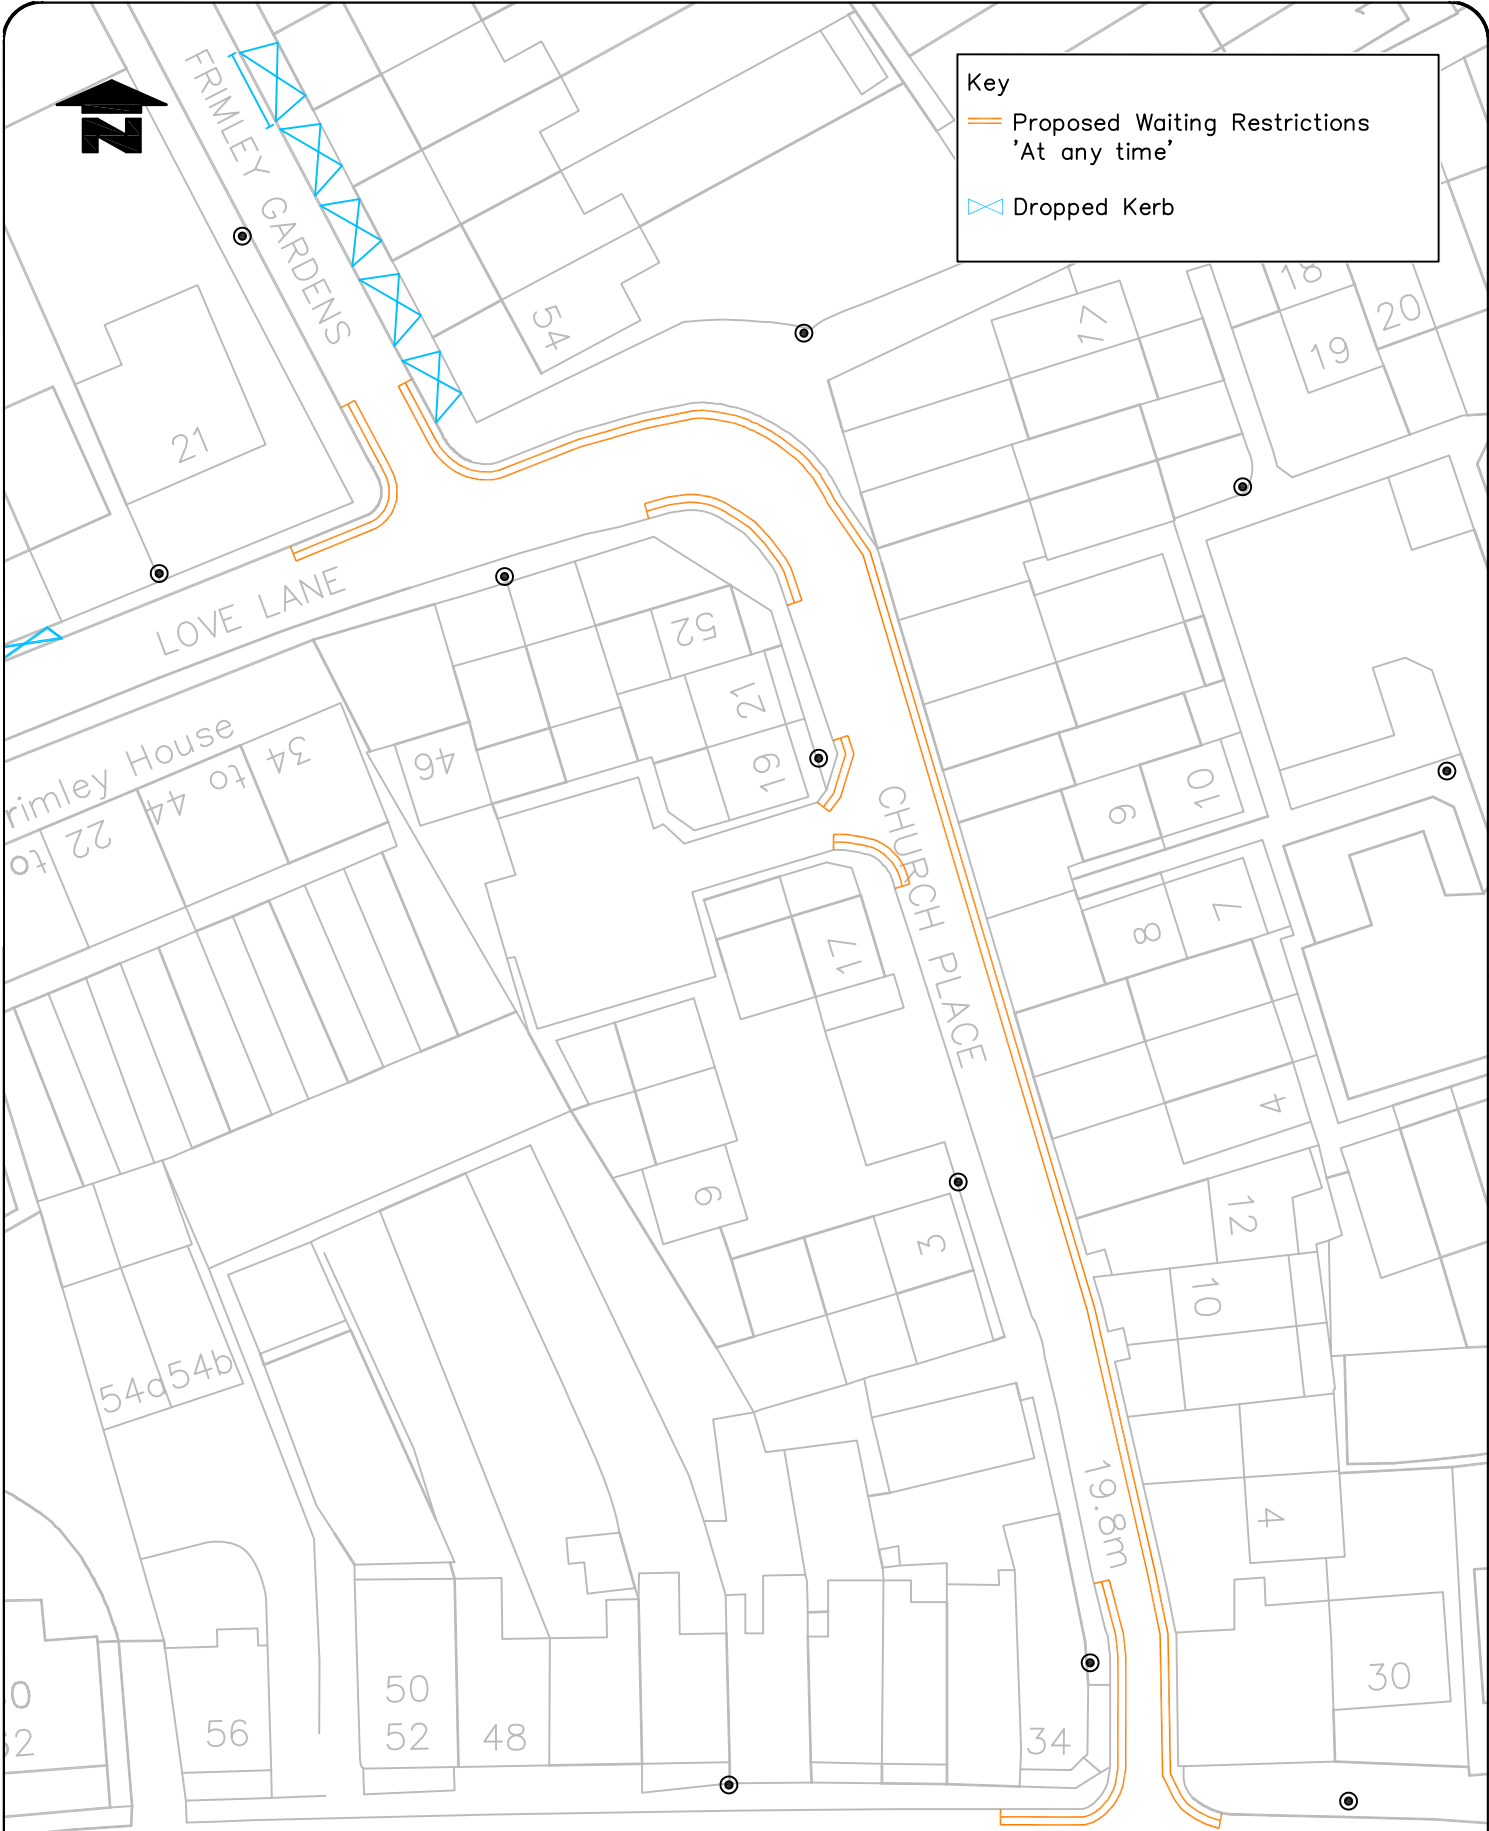

**Key**

- Proposed Waiting Restrictions 'At any time'
- ⋈ Dropped Kerb

**PROPOSED WAITING RESTRICTIONS  
CHURCH PLACE & LOVE LANE, CR4**

Reproduced from/based upon the Ordnance Survey's 1:1250 maps with the permission of the Controller of H.M.S.O., Crown Copyright Reserved. Unauthorised reproduction infringes Crown copyright and may lead to prosecution or civil proceedings. London Borough of Merton 1000192592016