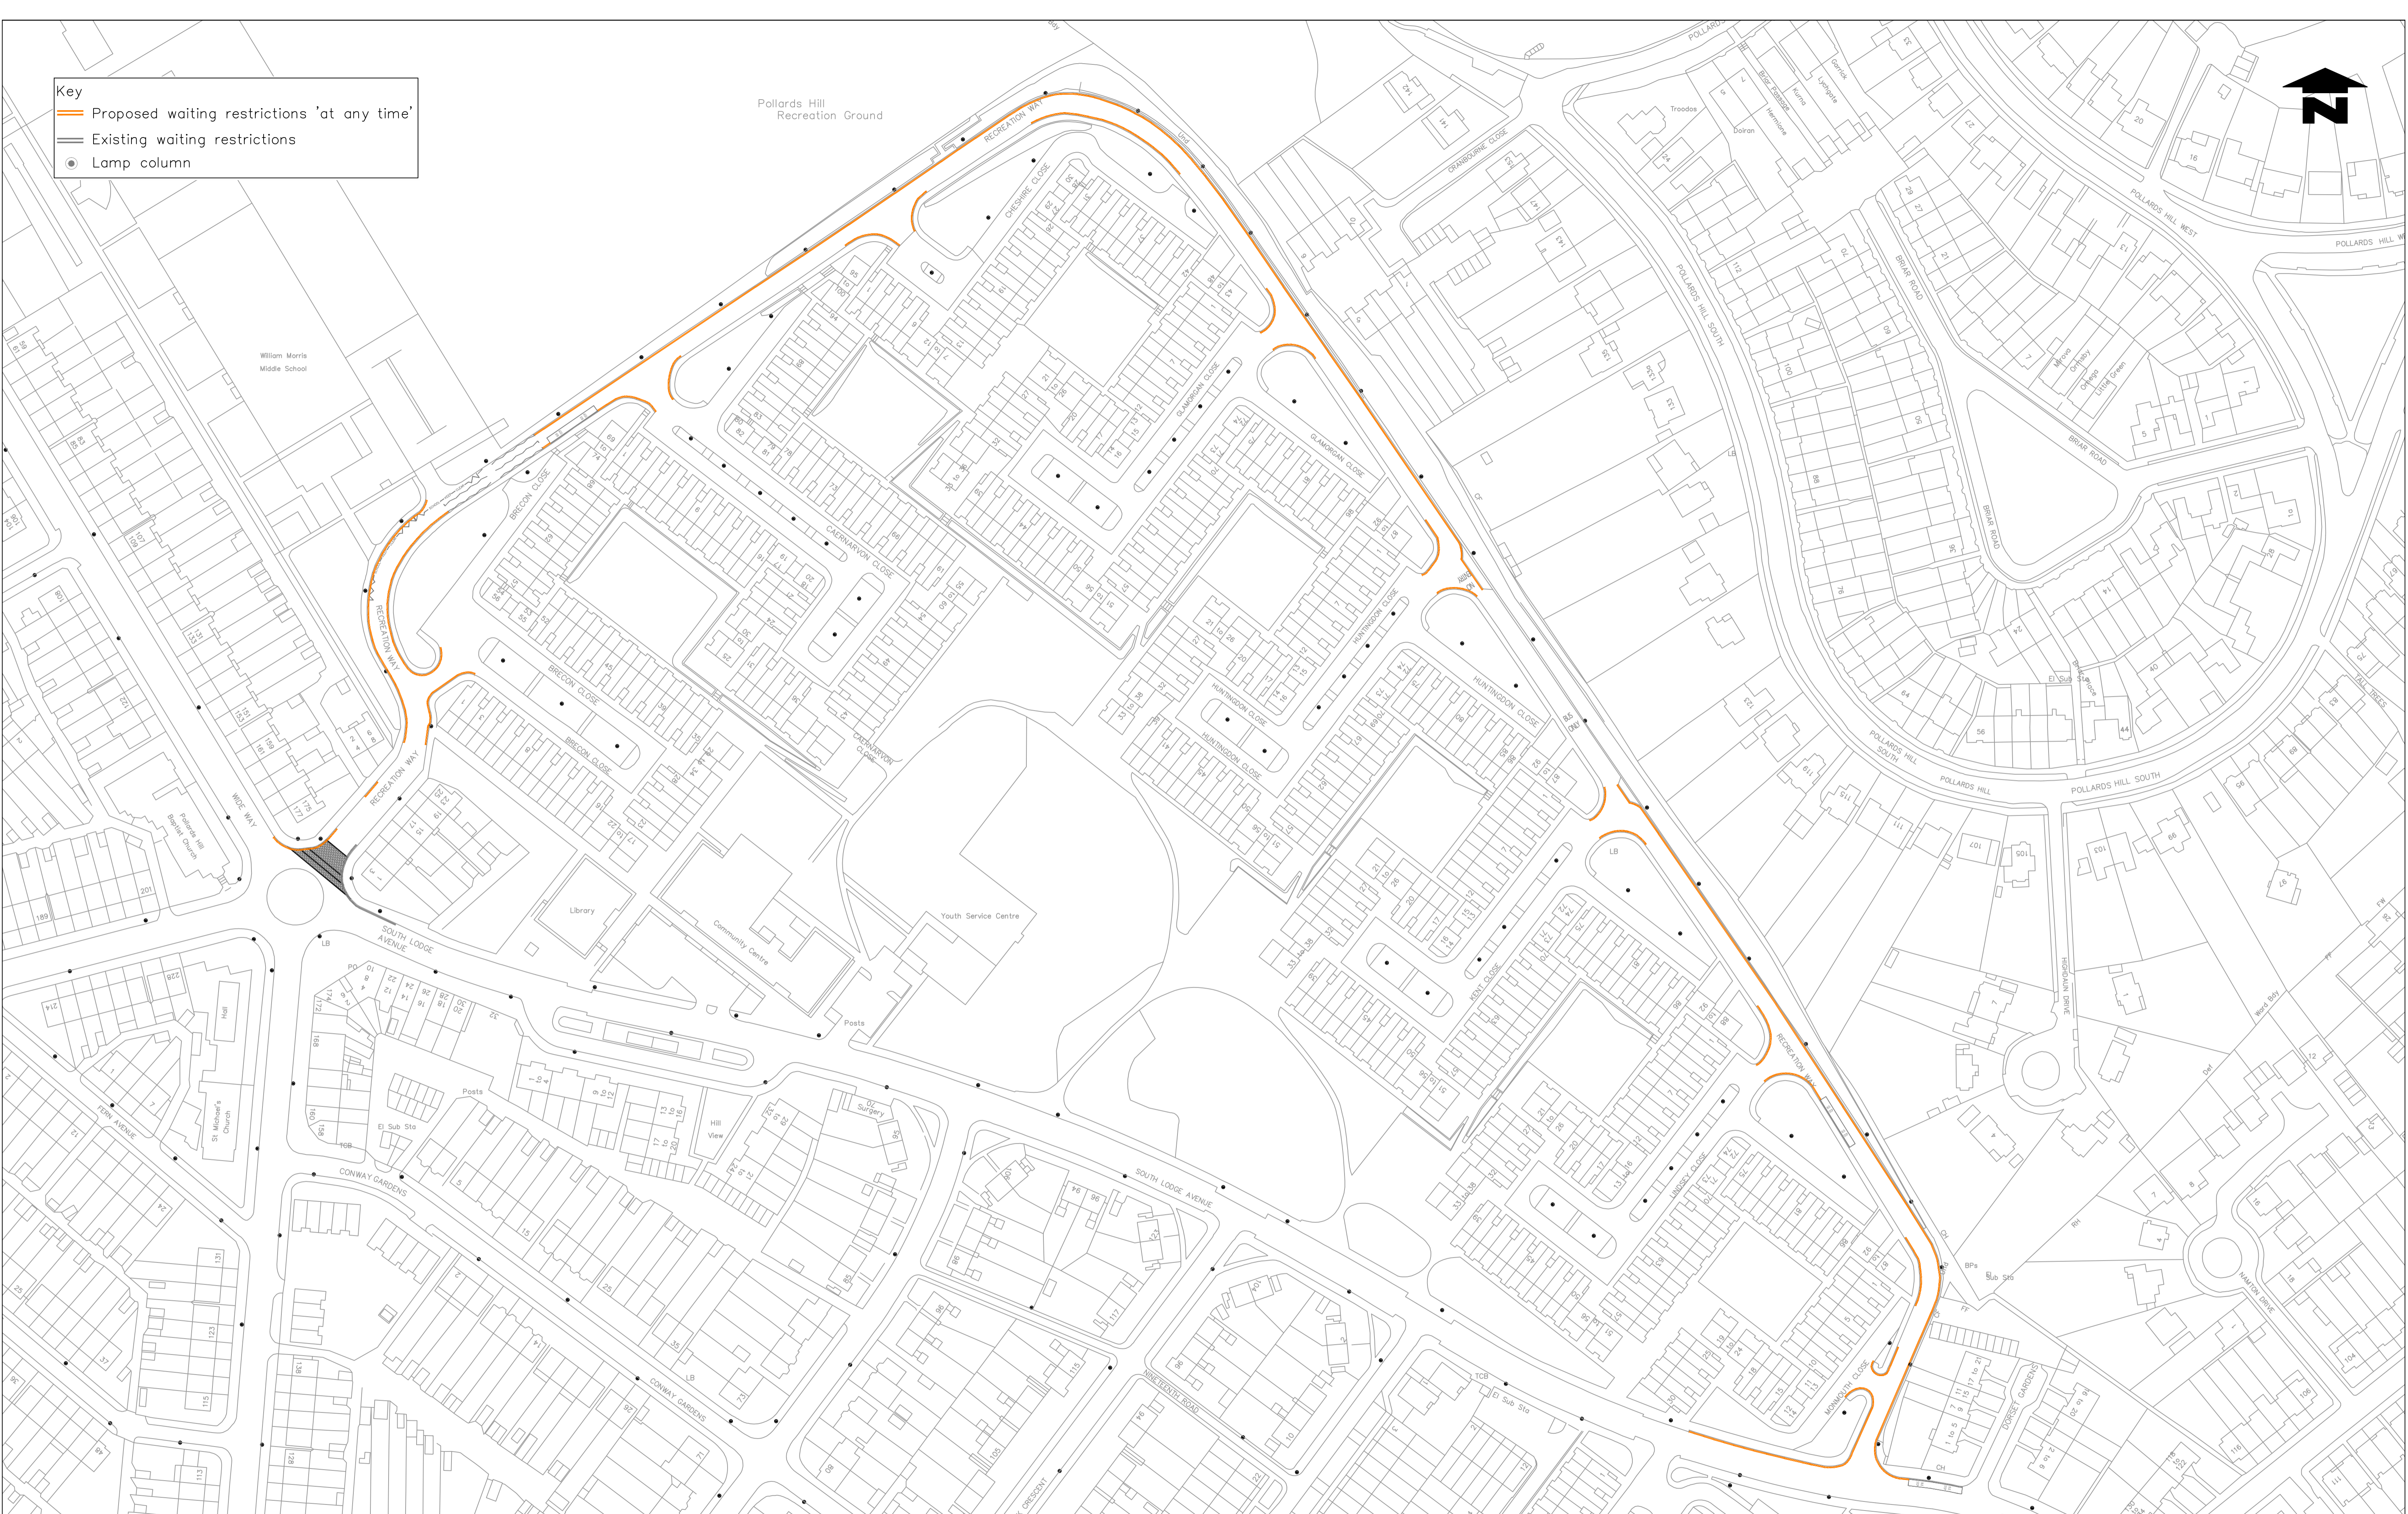

	Proposed waiting restrictions 'at any time'
	Existing waiting restrictions
	Lamp column

**Notes**  
Do not scale from this drawing

Rev.	Revisions	Drawn	Sig.	Date	Chkd.	Sig.	Date	App.	Sig.	Date
A	REVISED PROPOSED WAITING RESTRICTIONS FOLLOWING CABINET MEMBER DECISION	BC								

Drawn	Sig.	Date	Chkd.	Sig.	Date	App.	Sig.	Date

**TRAFFIC & HIGHWAYS**

Reproduced from based upon the Ordnance Survey's 1:250 maps with the permission of the Controller of H.M.S.O. Crown Copyright Reserved. Unauthorised reproduction infringes Crown copyright and may lead to prosecution or civil proceedings. London Borough of Merton 100019259		
Drawn by B.C.	Sig.	Date FEB 16
Checked by	Sig.	Date FEB 16
Approved by	Sig.	Date FEB 16

**PROJECT**  
Proposed  
Waiting Restrictions

**TITLE**  
Recreation Way area  
Mitcham, CR4

Merton Civic Centre  
London Road  
Morden, Surrey  
SM4 5DX  
www.merton.gov.uk

Drawing No. Z27-650-01
Revision A
Classification IMPLEMENTATION
Scale 1: 1000