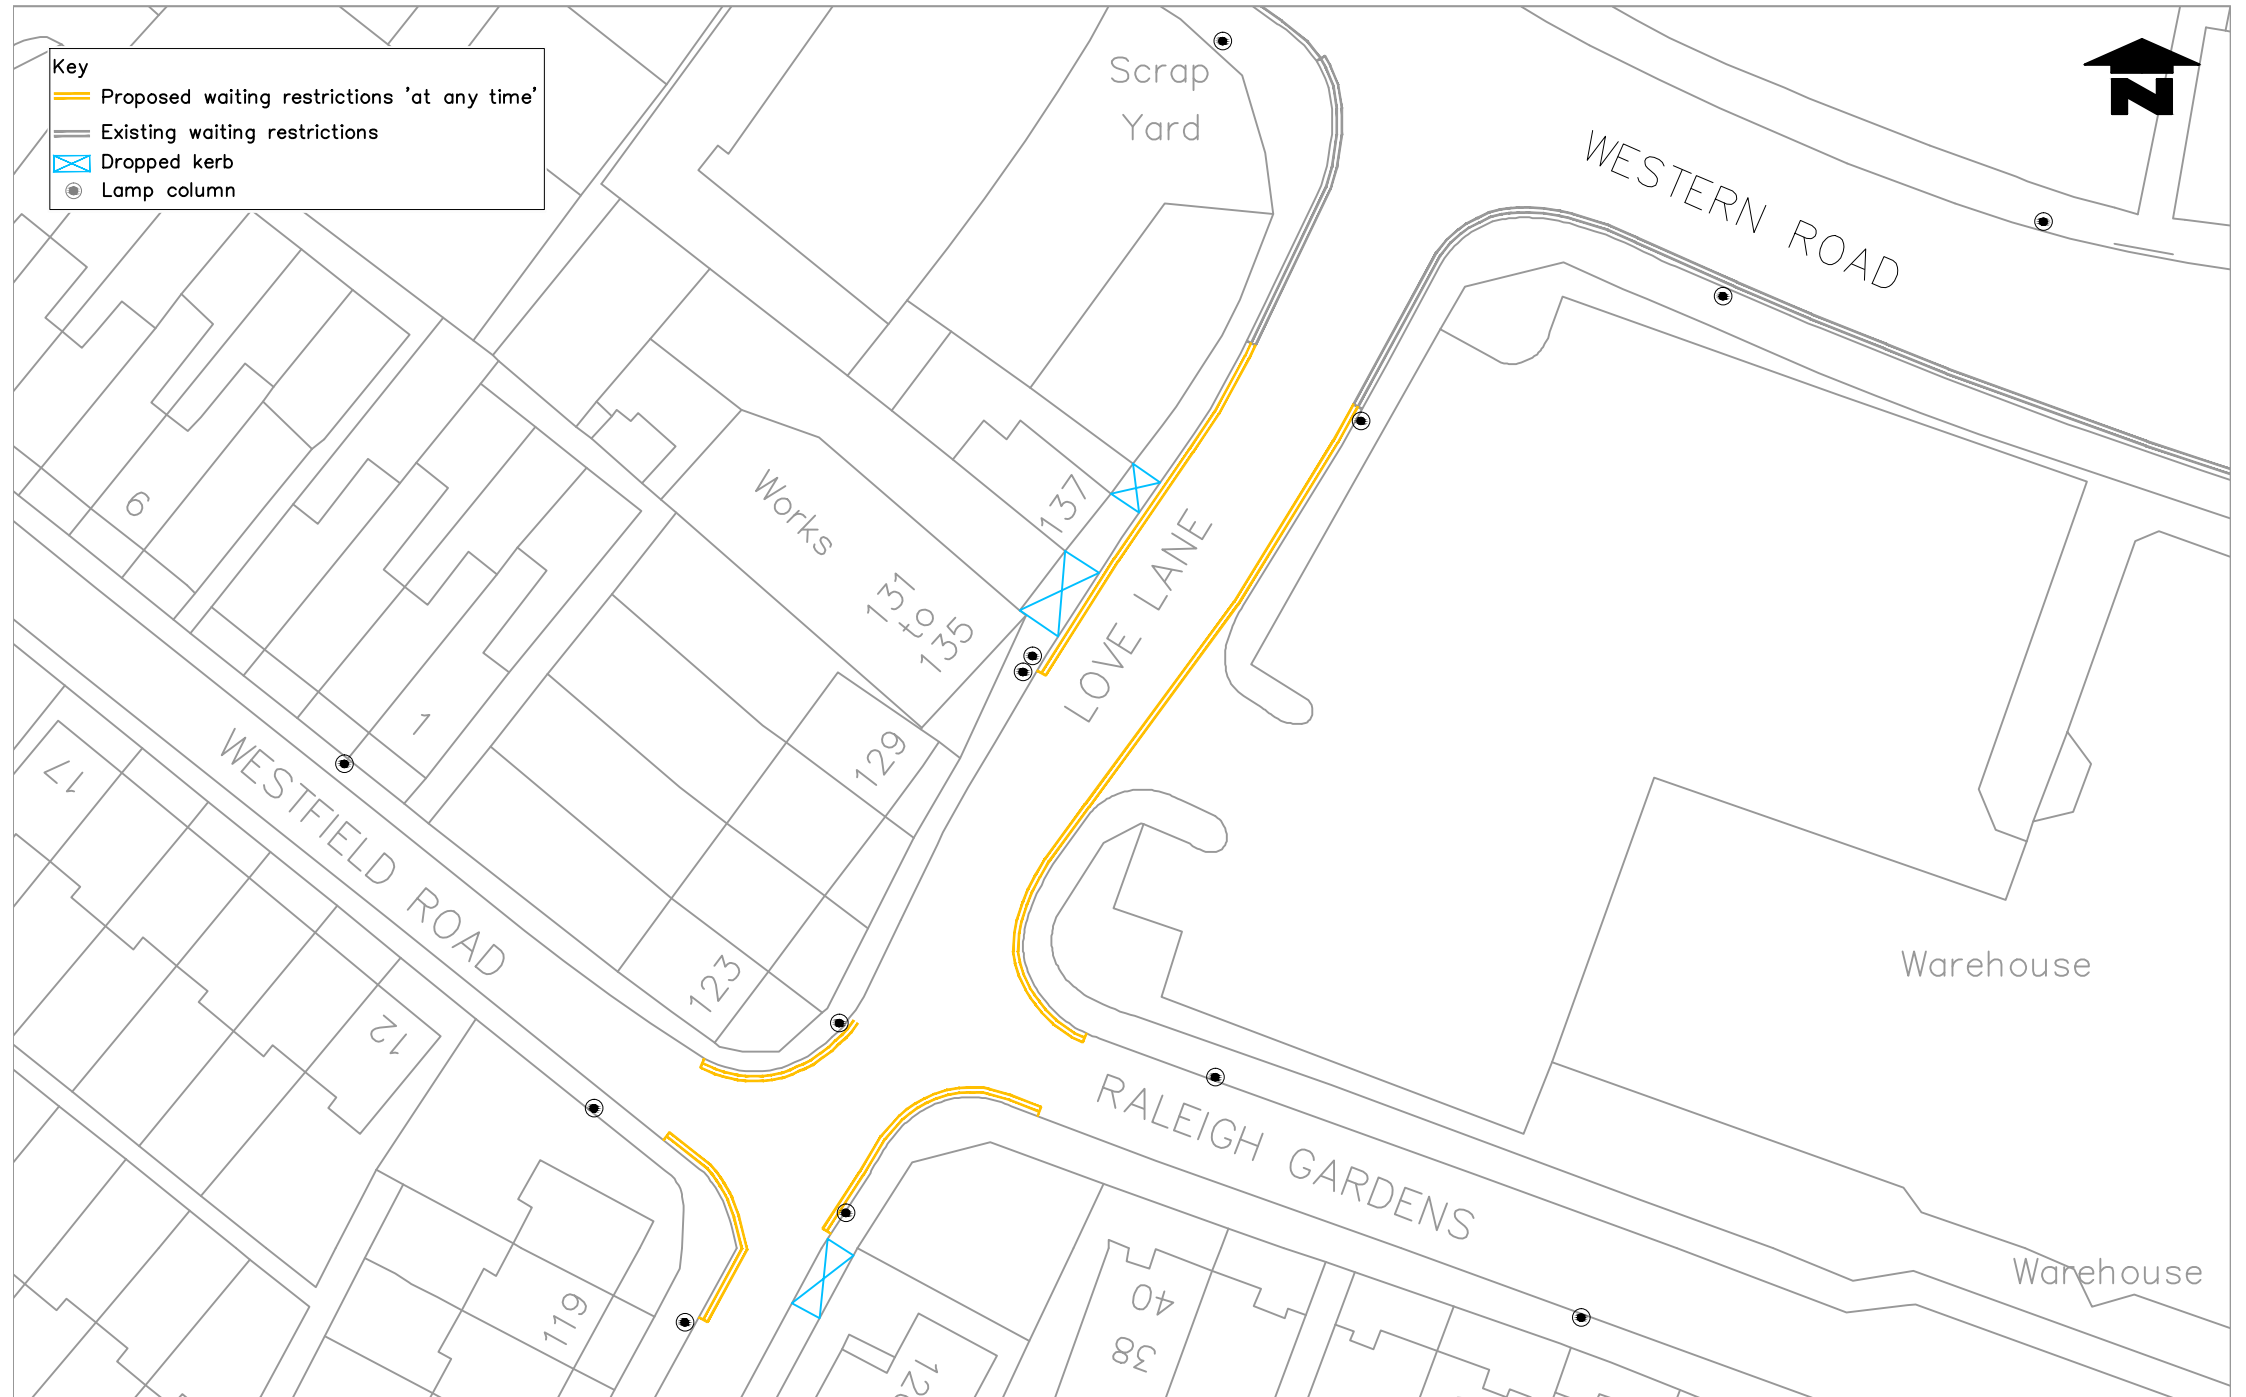

Proposed waiting restrictions 'at any time'
	Existing waiting restrictions
	Dropped kerb
	Lamp column

Notes
Do not scale from this drawing

Rev.	Revisions	Drawn	Sig.	Date	Chkd.	Sig.	Date	App.	Sig.	Date

Traffic & Highways

PROJECT
Proposed Waiting Restrictions
Batch 1 / 2016

TITLE
Love Lane
Mitcham, CR4

Merton Civic Centre
London Road
Morden, Surrey
SM4 5DX
www.merton.gov.uk

Drawing No. Z27-648-10
Revision -
Classification CONSULTATION
Scale 1: 500