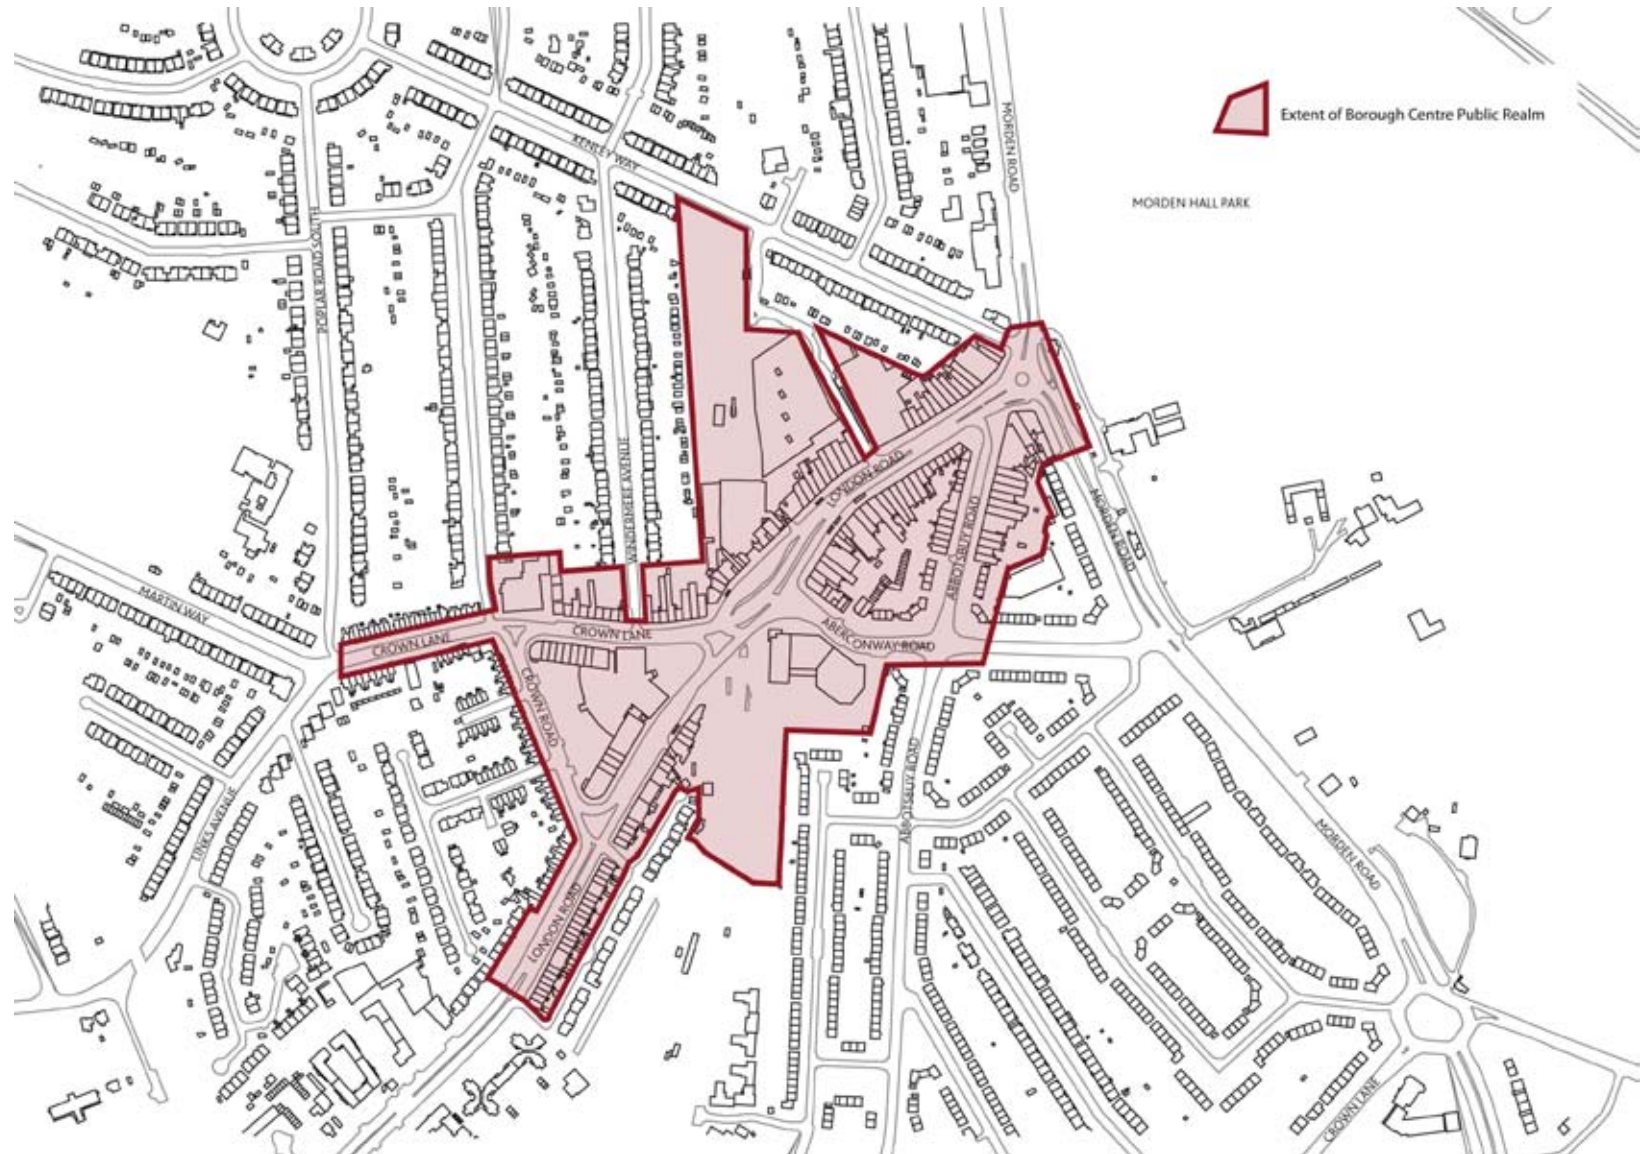

Morden Town Centre Public Realm Extents

Appendix IV

Colliers Wood Local Centre Public Realm Extents

GILLESPIES

1 St John's Square
London
EC1M 4DH

P: 0207 2532929
F: 0207 253 3900
E: design.london@gillespies.co.uk