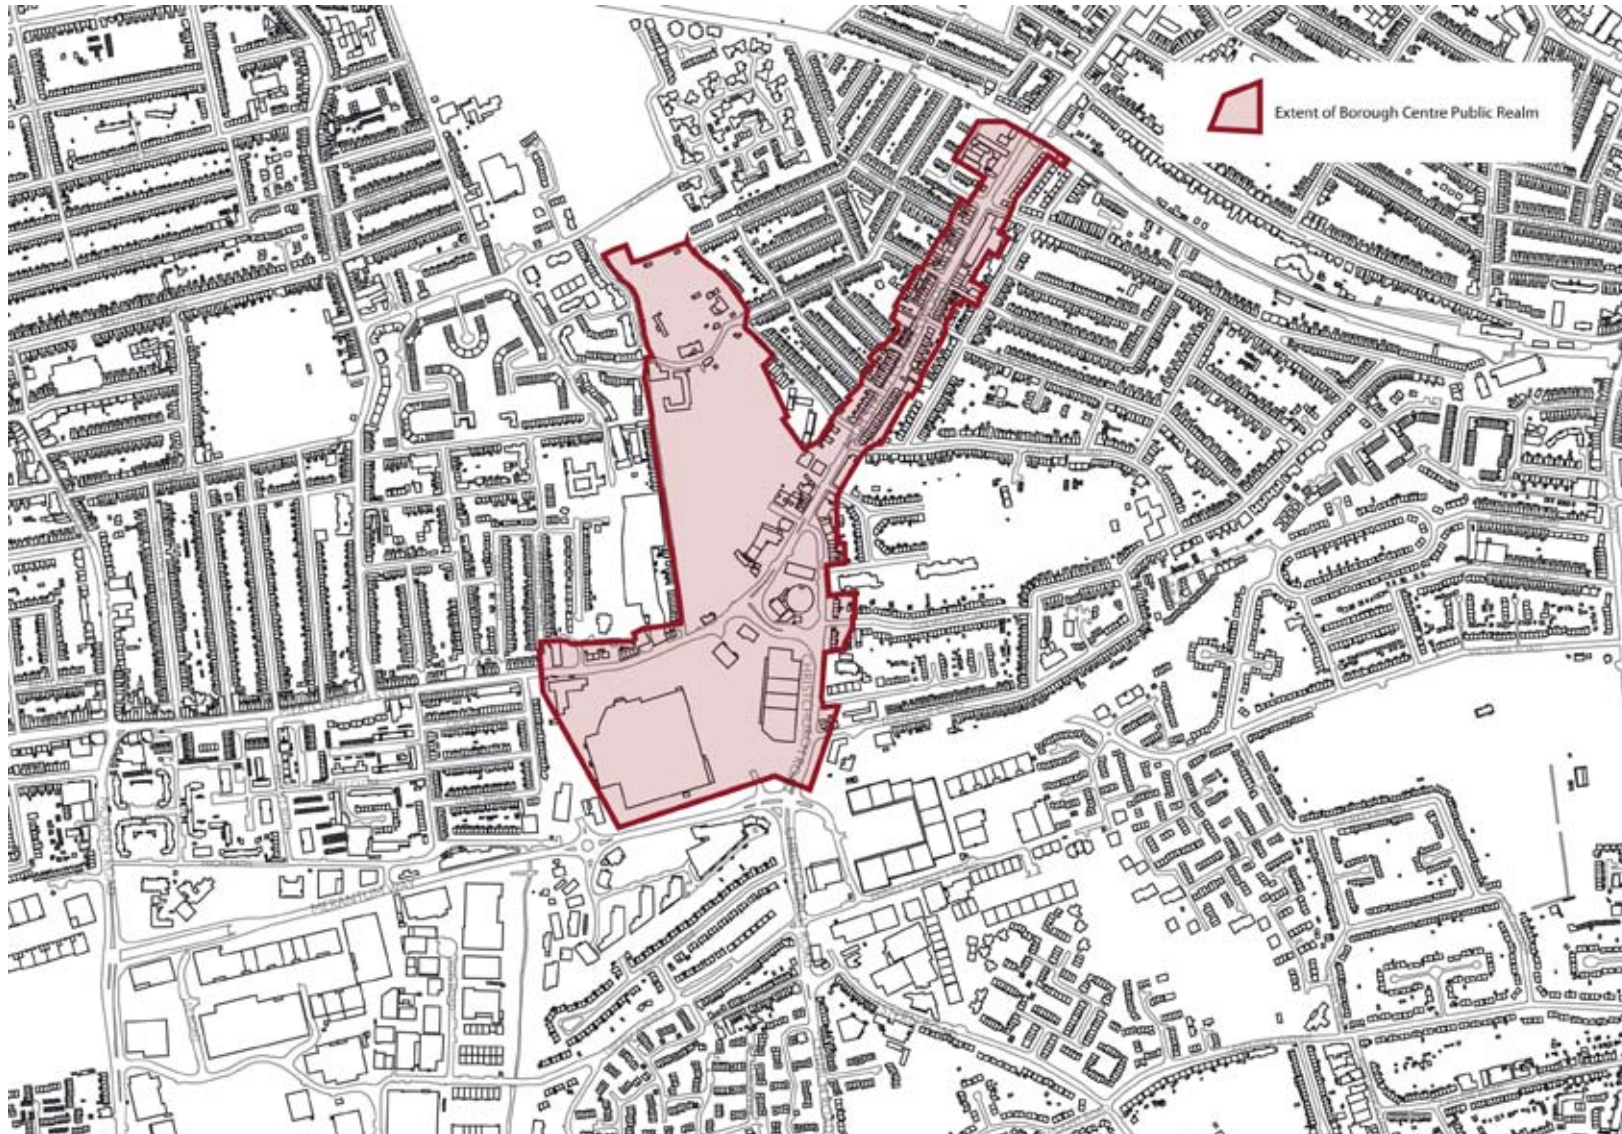

Morden Town Centre Public Realm Extents

Appendix IV

Colliers Wood Local Centre Public Realm Extents

GILLESPIES

1 St John's Square
London
EC1M 4DH

P: 0207 2532929
F: 0207 253 3900
E: design.london@gillespies.co.uk