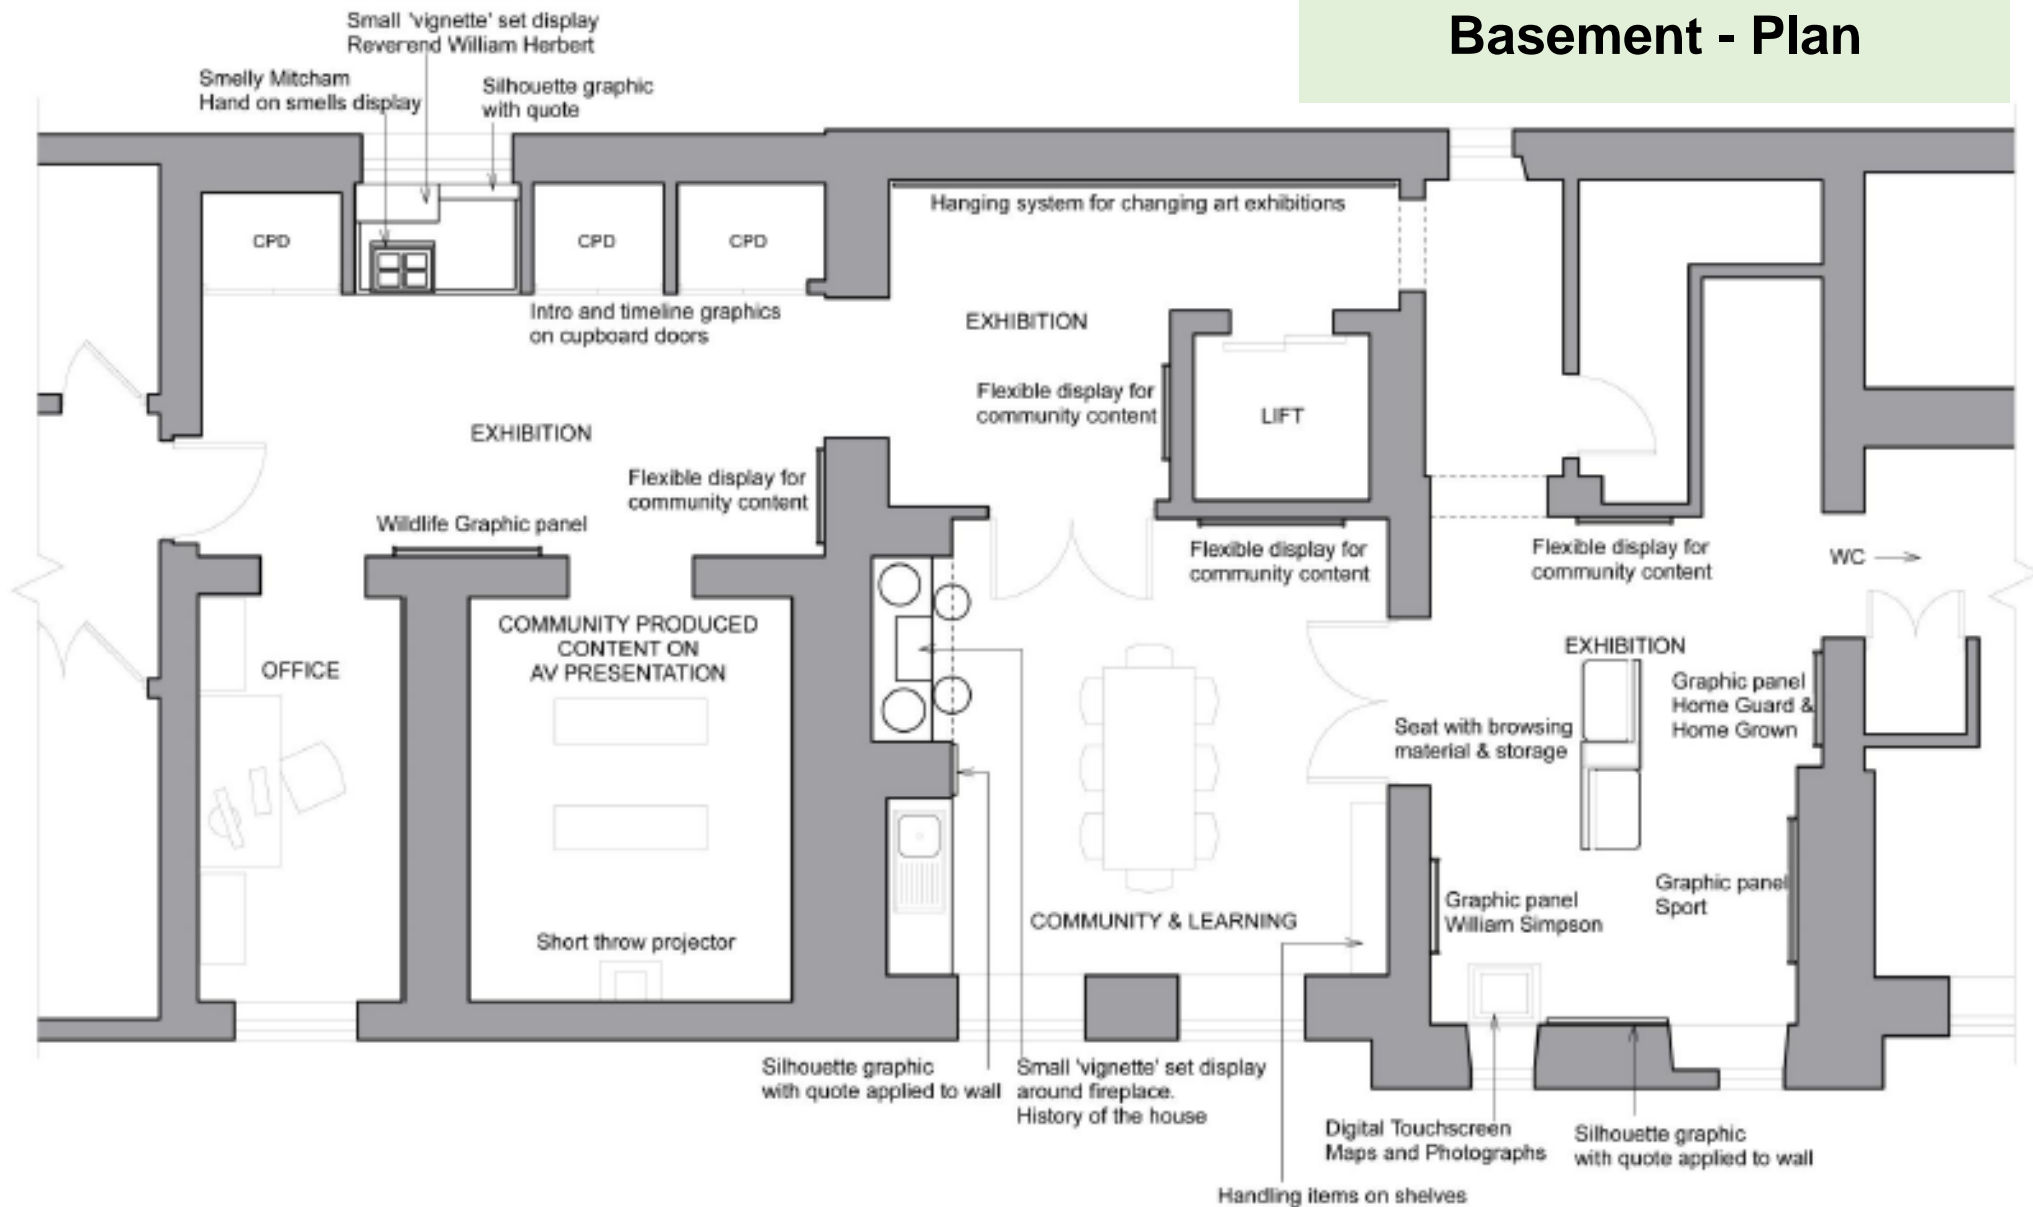

Canons House

- Restoration, conservation & construction
- Office space
- Community / Corporate events
- Community heritage / interpretation

The Canons, Mitcham Proposals

Canons House and Café - proposals

Canons House and Café - proposals

Basement - Plan

Activities & Events

4 year programme:

Year 1: **Introducing**

Year 2: **Rediscovering**

Year 3: **Celebrating**

Year 4: **The Future**