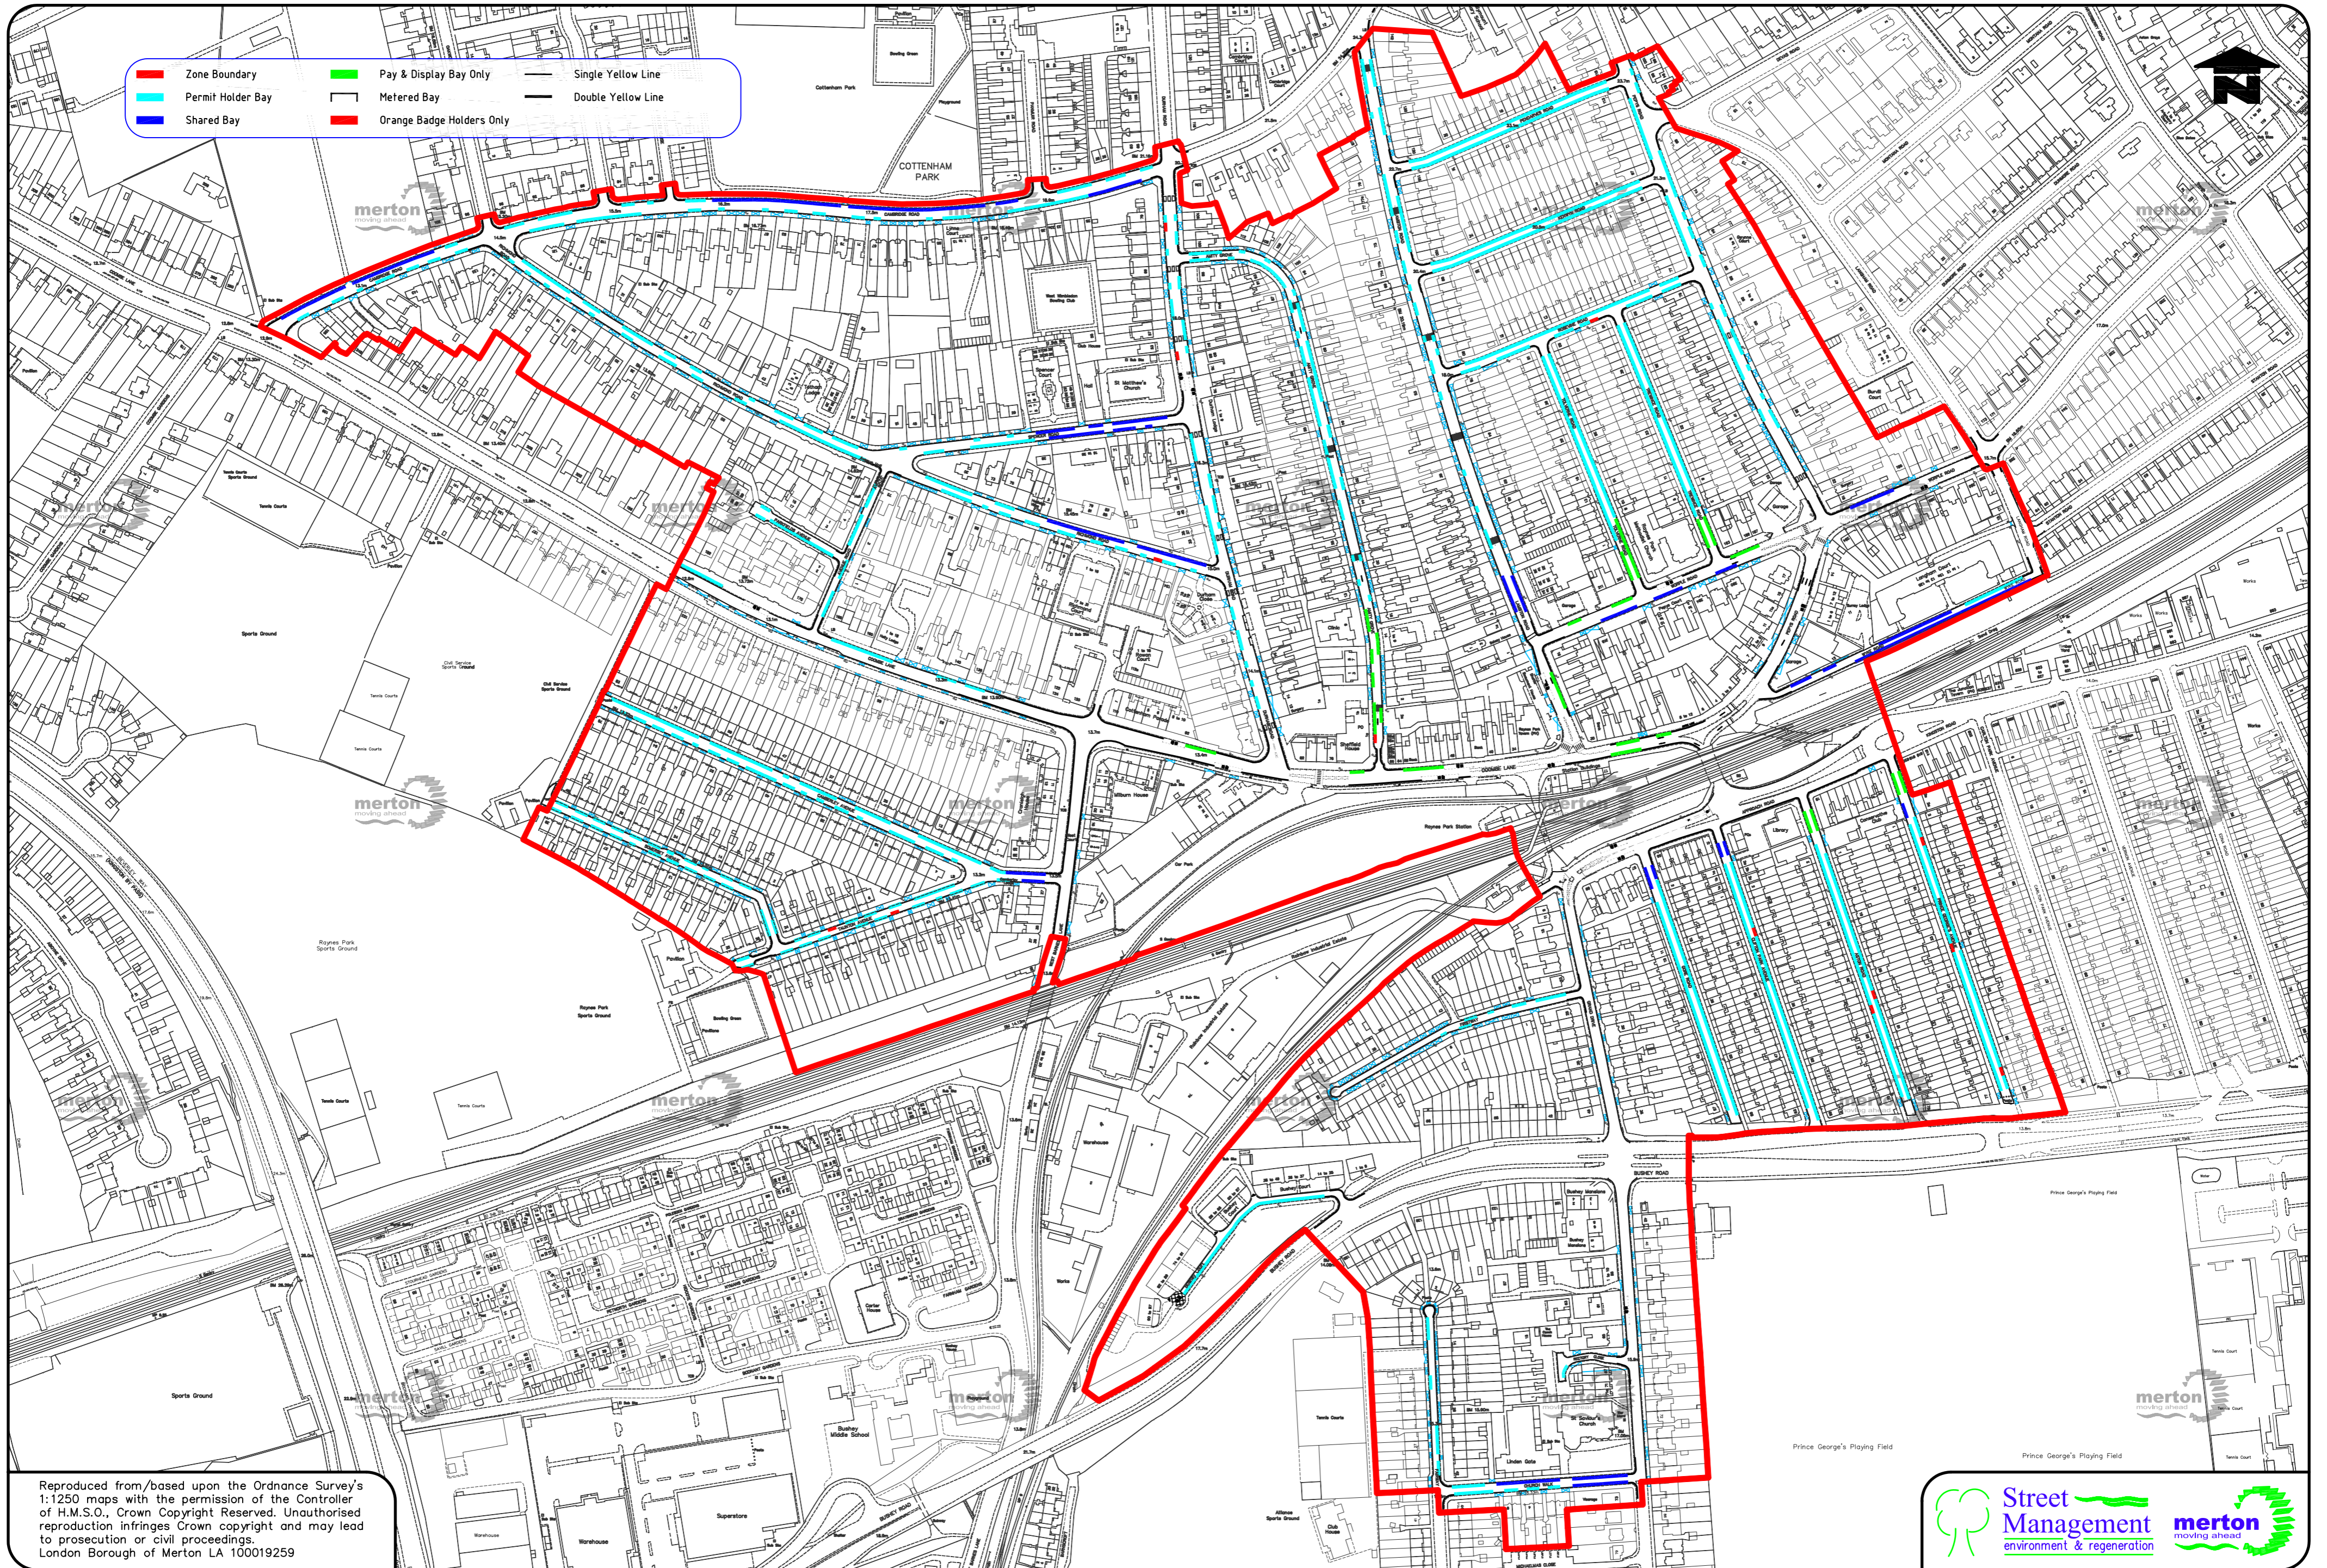

- Zone Boundary
- Permit Holder Bay
- Shared Bay
- Pay & Display Bay Only
- Metered Bay
- Orange Badge Holders Only
- Single Yellow Line
- Double Yellow Line

Reproduced from/based upon the Ordnance Survey's 1:1250 maps with the permission of the Controller of H.M.S.O., Crown Copyright Reserved. Unauthorised reproduction infringes Crown copyright and may lead to prosecution or civil proceedings. London Borough of Merton LA 100019259