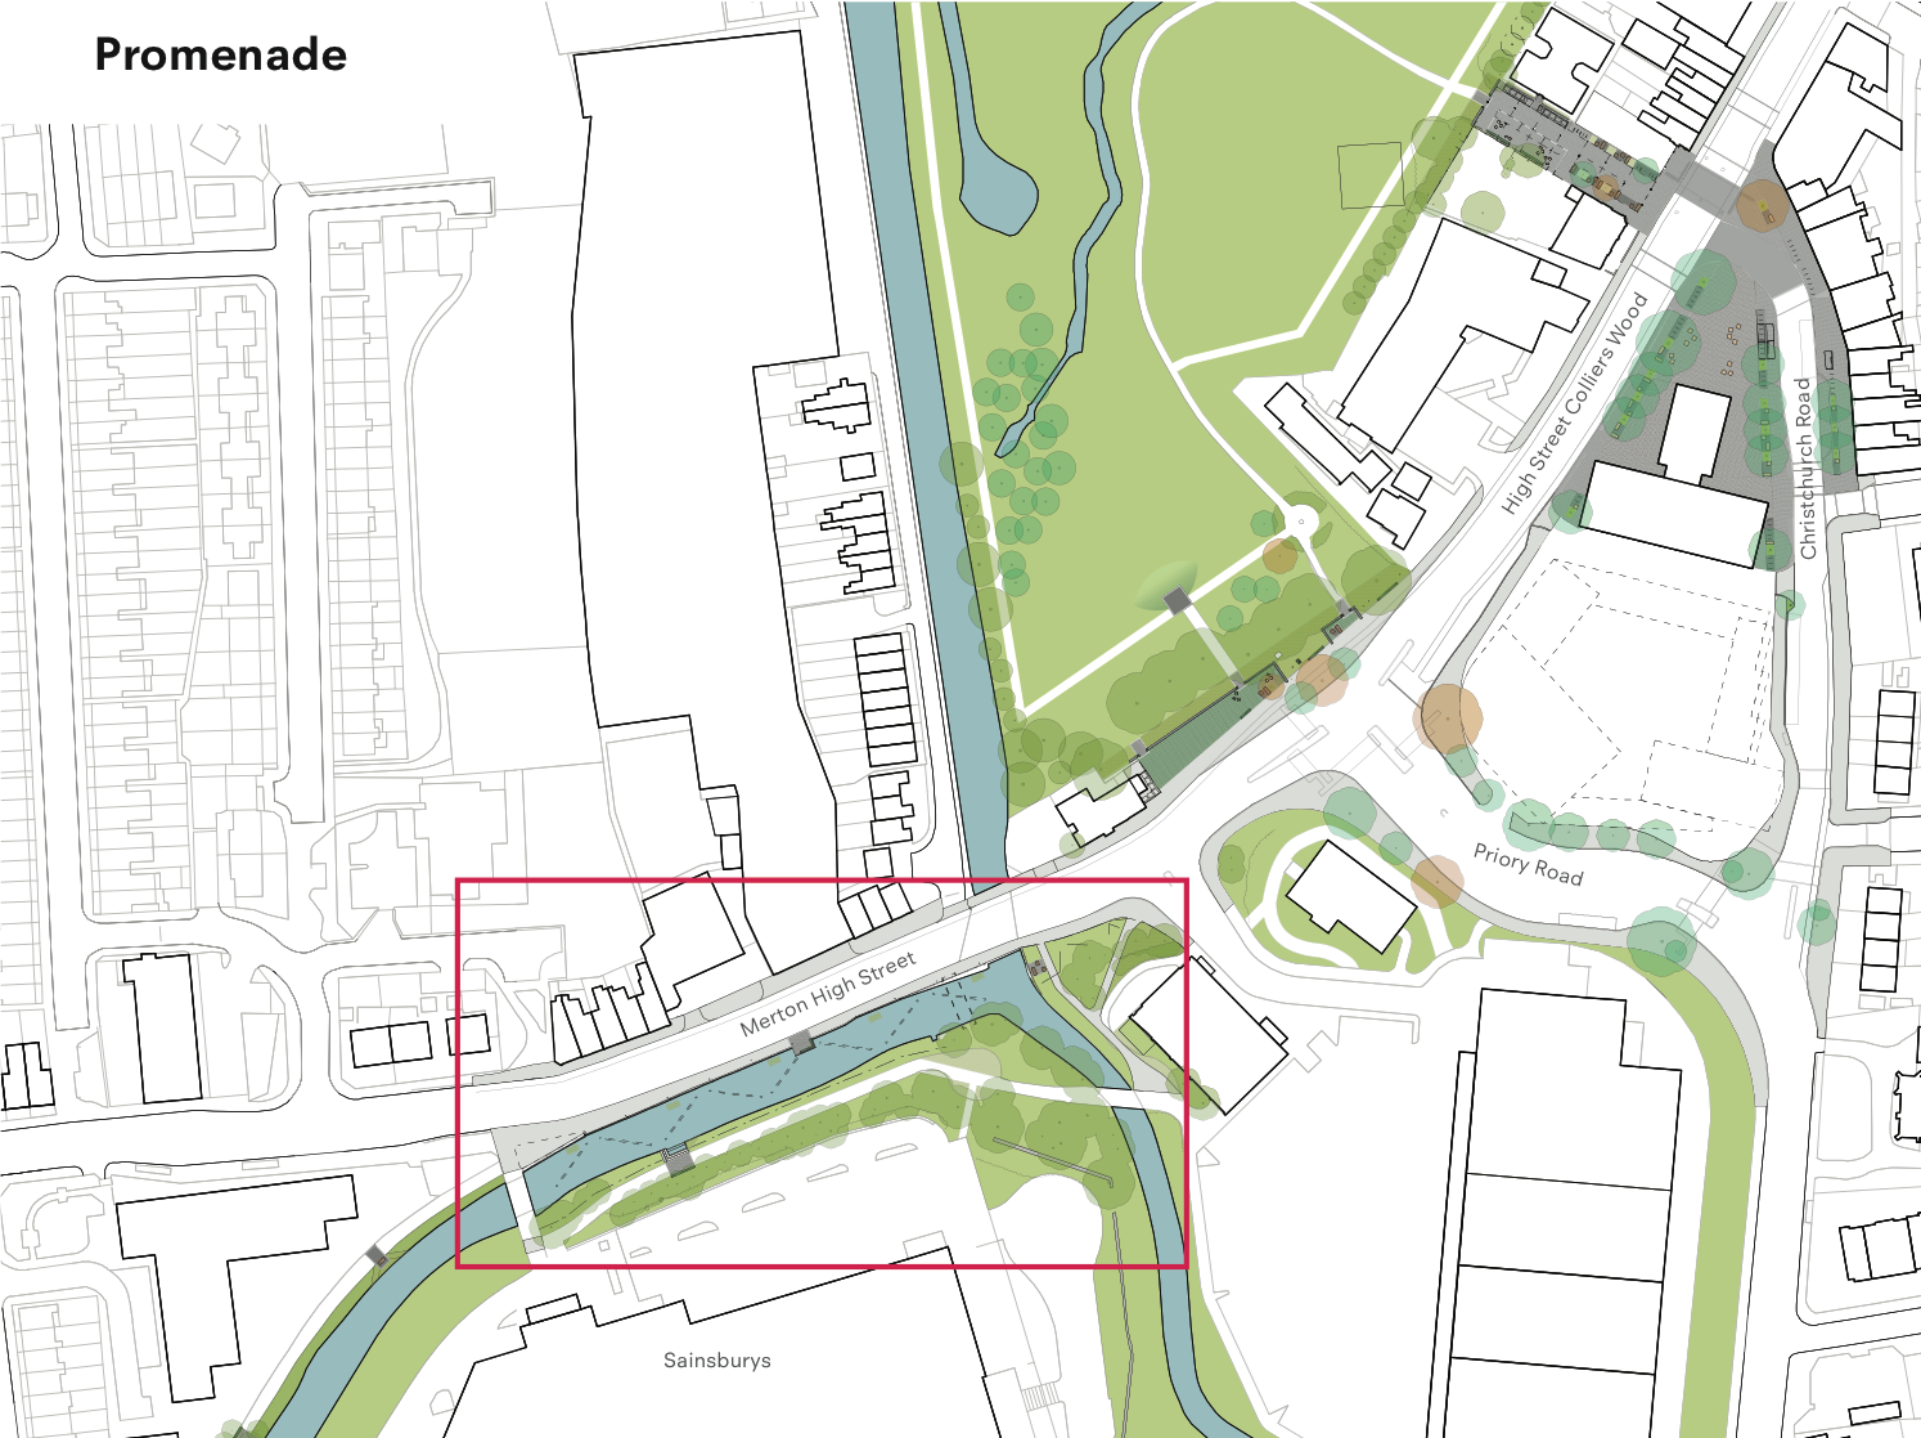

Promenade

Merton High Street

High Street Colliers Wood

Christchurch Road

Priory Road

Sainsburys