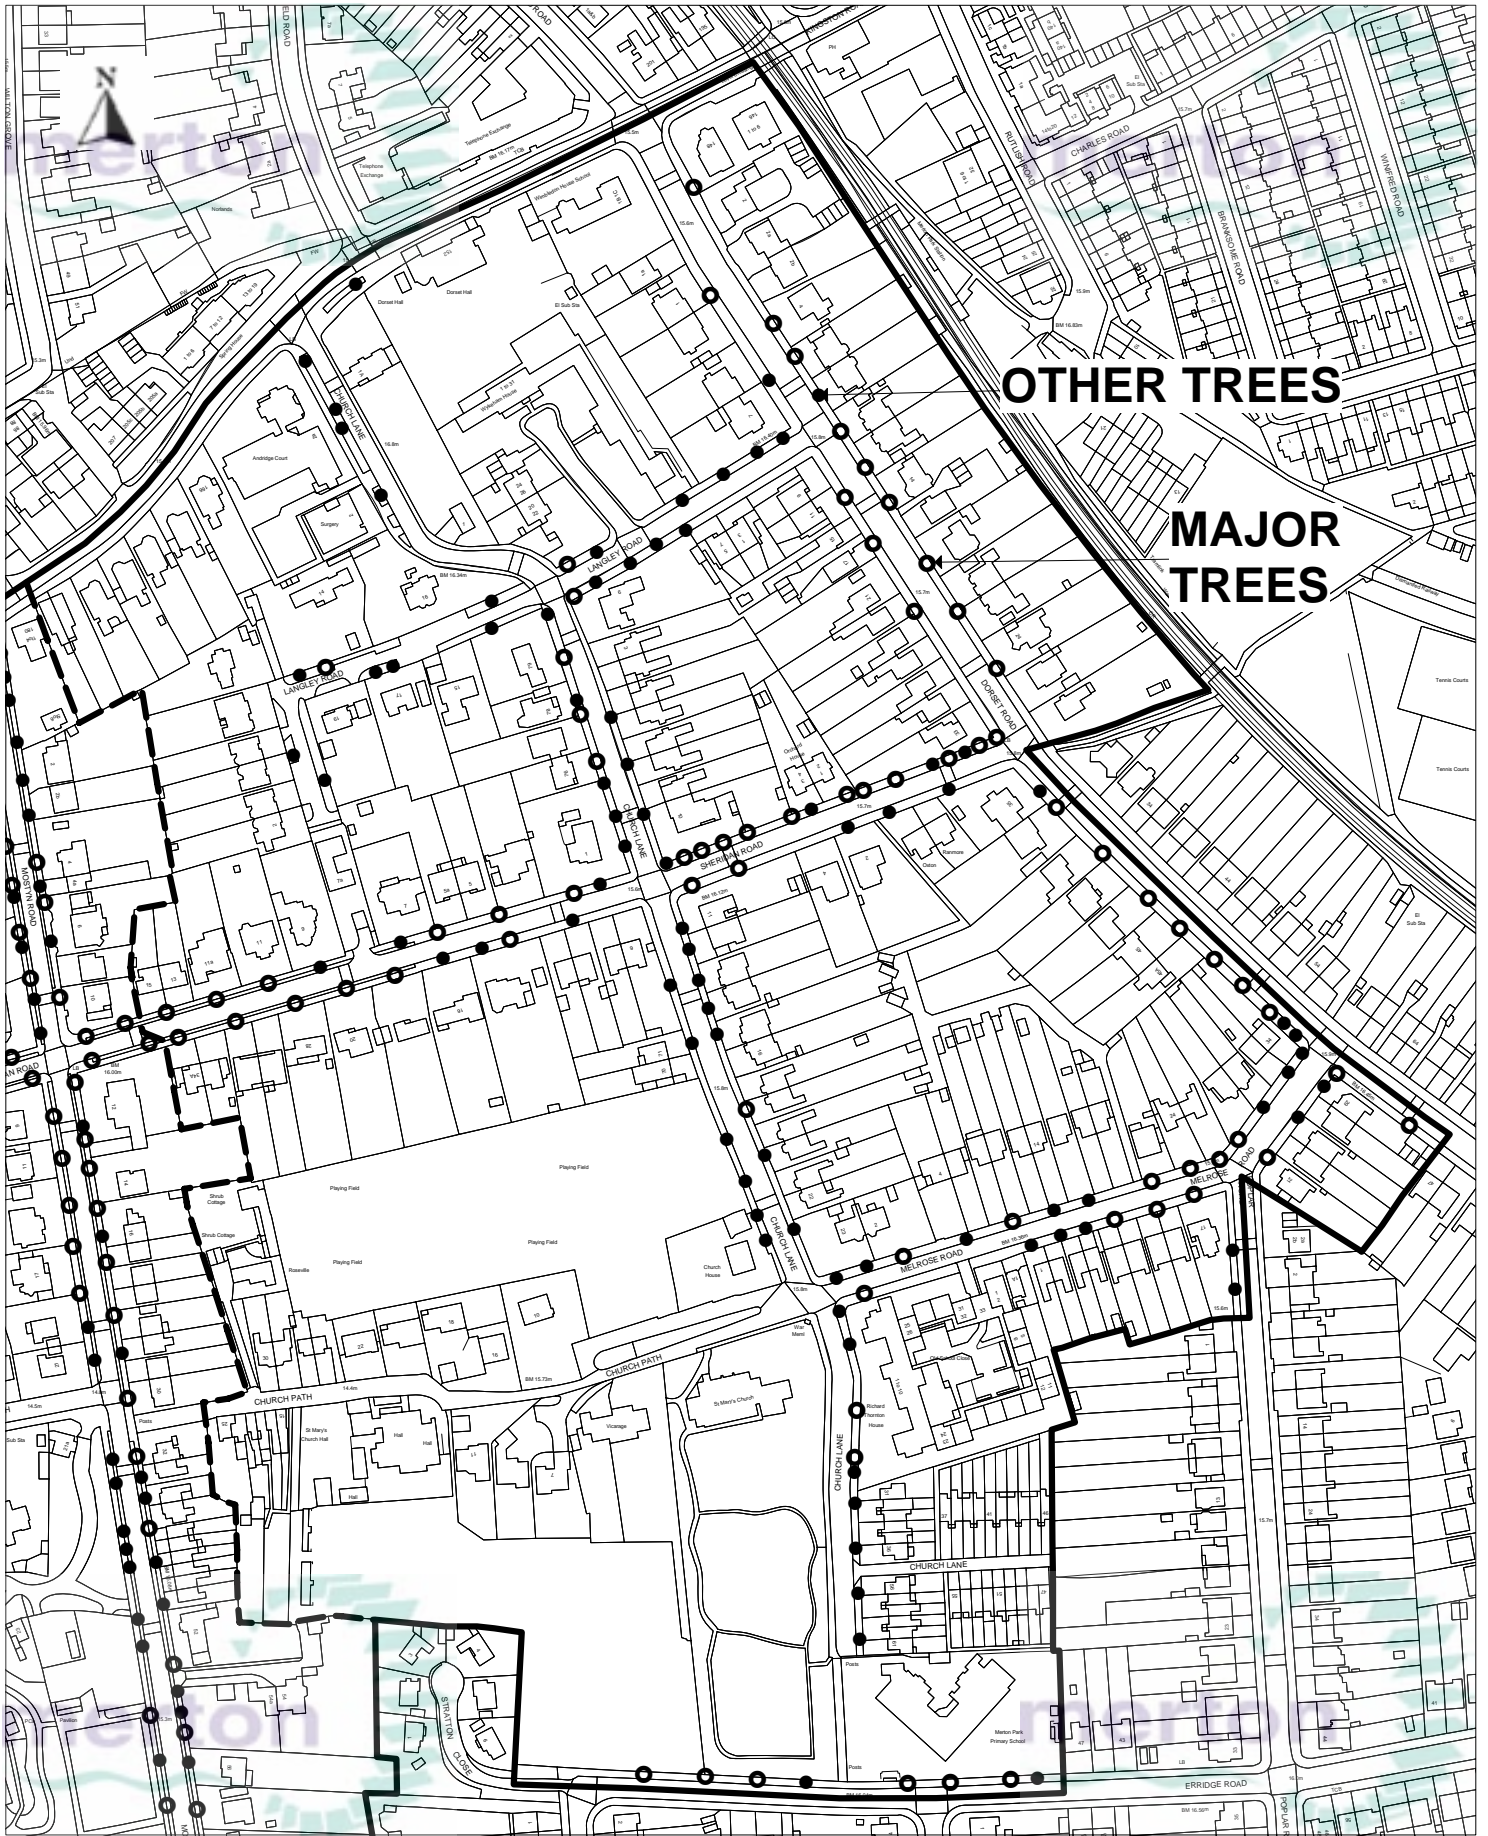

LONDON BOROUGH OF MERTON
Environment and Regeneration

Civic Centre, London Road, Morden, Surrey, SM4 5DX.
Telephone 020 8543 2222 Web www.merton.gov.uk

John Innes (Merton Park) Conservation Area

Street Trees

Plan No DLU/2187b

Scale: 1/2700

Date: 27/9/2006