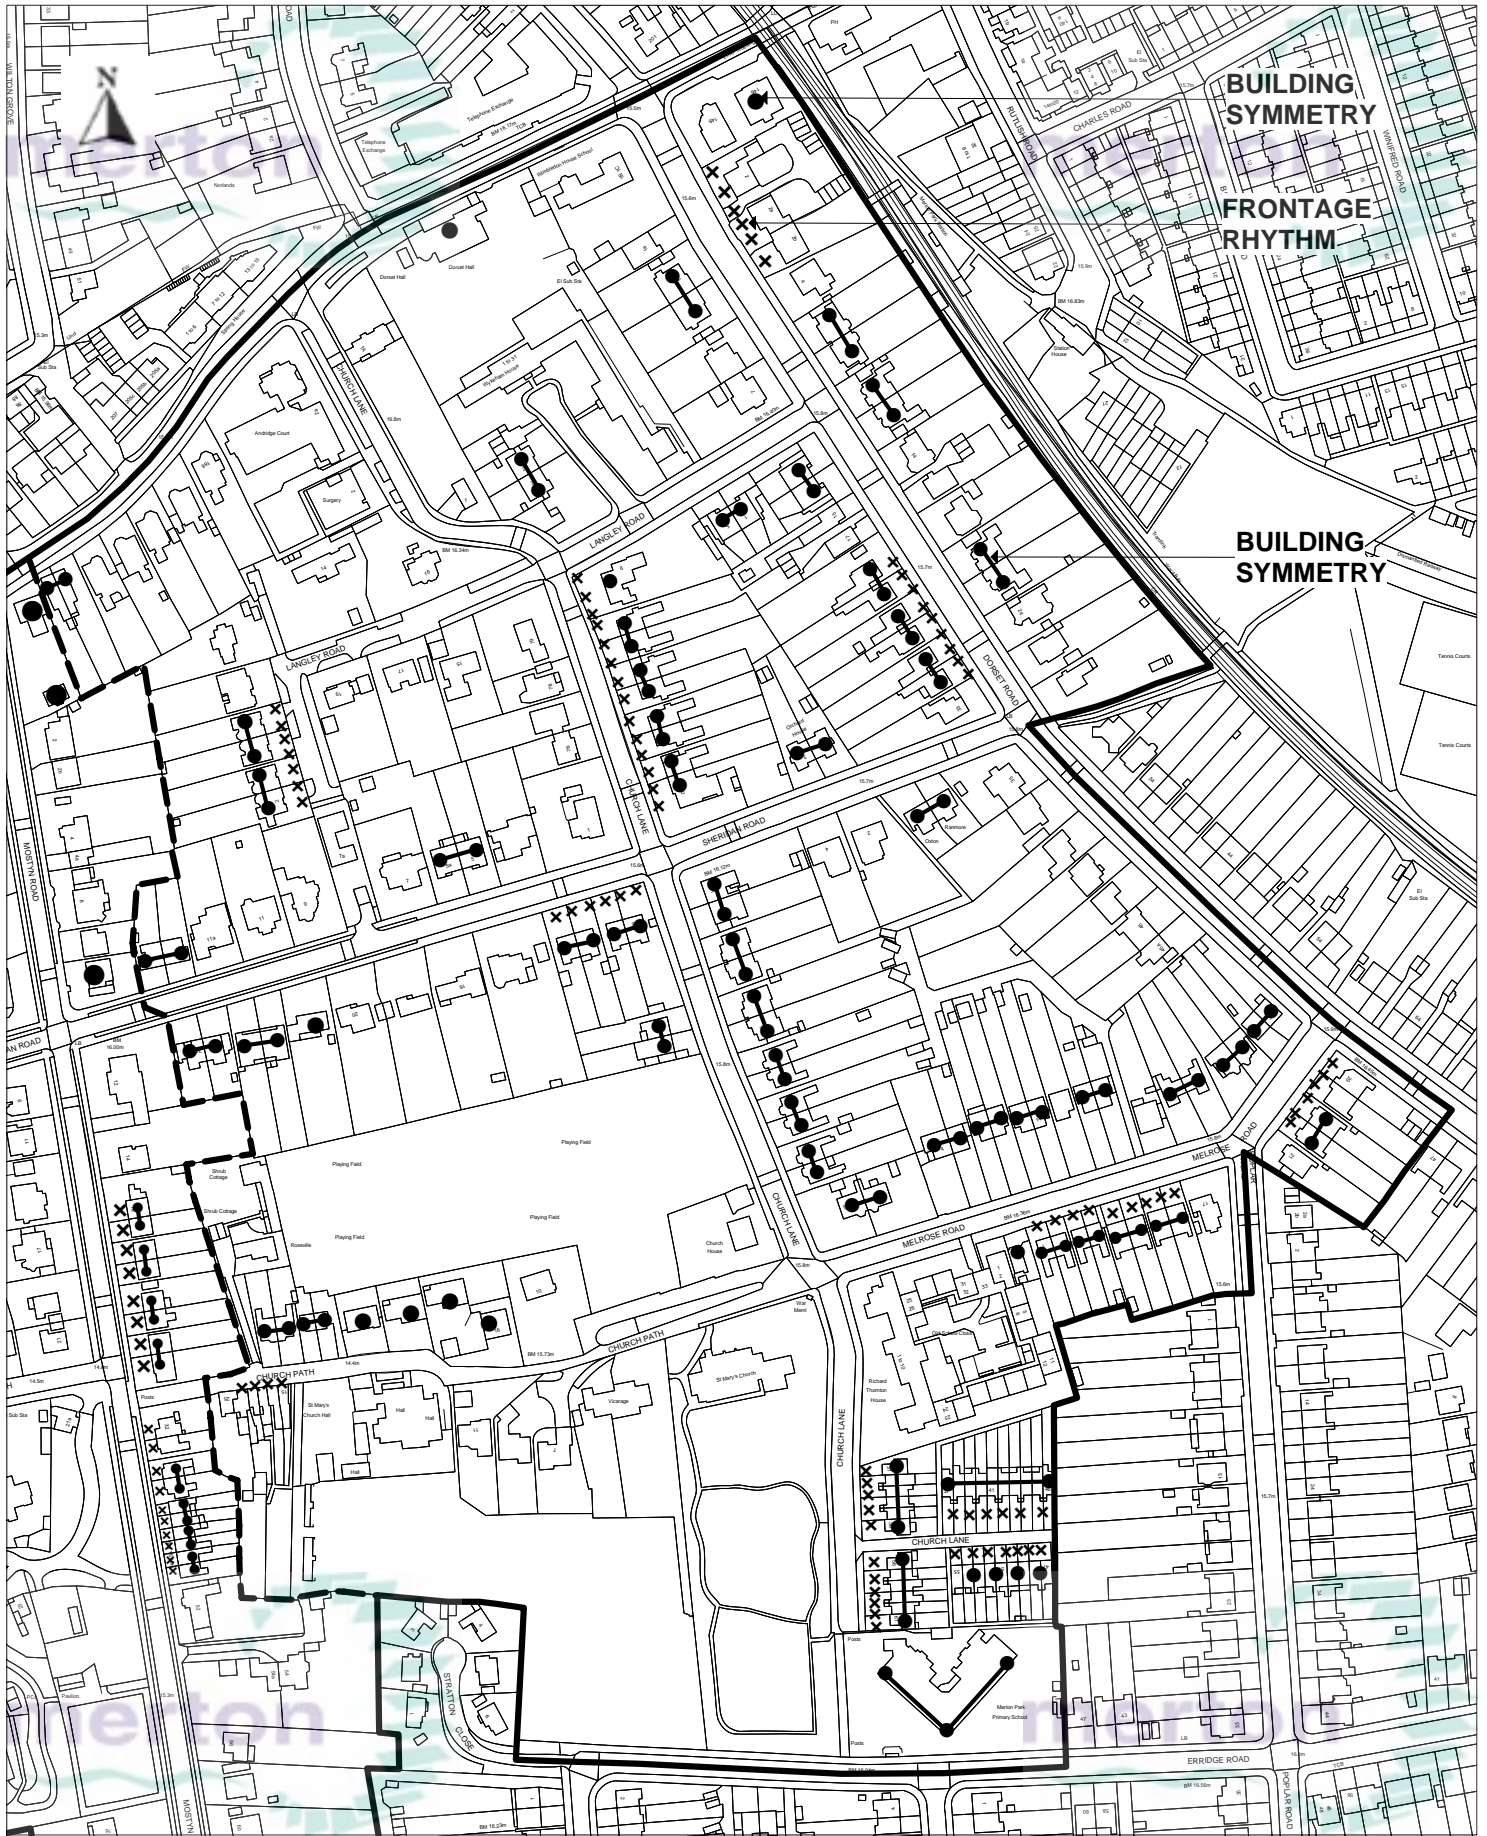

LONDON BOROUGH OF MERTON
Environment and Regeneration

Civic Centre, London Road, Morden, Surrey, SM4 5DX.
Telephone 020 8543 2222 Web www.merton.gov.uk

John Innes (Merton Park) Conservation Area

Rhythm and Symmetry

Plan No DLU/2186b

Scale: 1/2700

Date: 26/9/2006