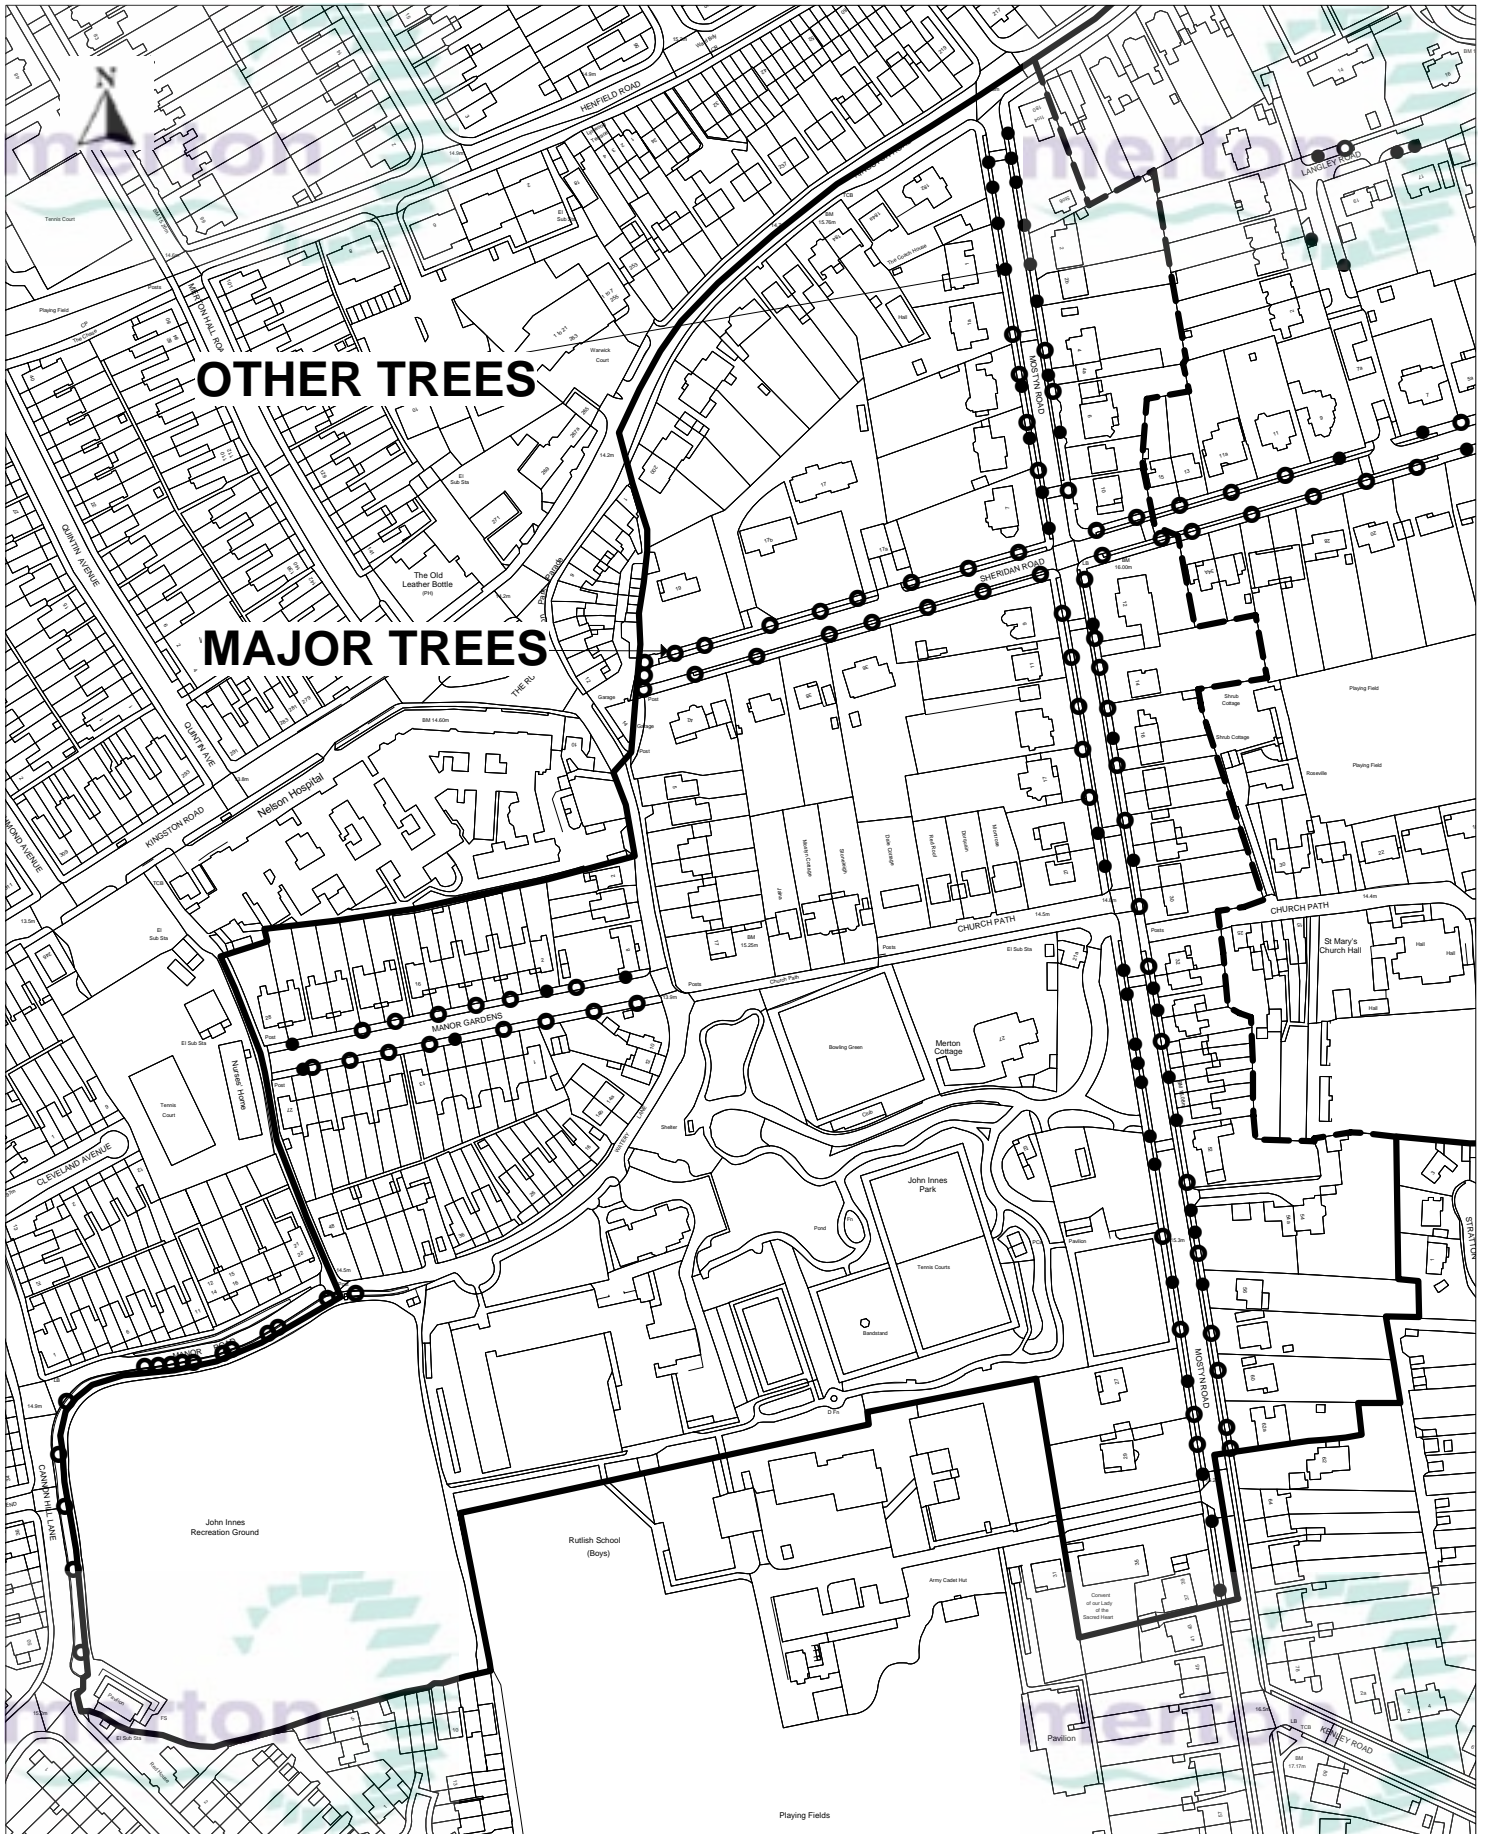

LONDON BOROUGH OF MERTON
Environment and Regeneration

Civic Centre, London Road, Morden, Surrey, SM4 5DX.
Telephone 020 8543 2222 Web www.merton.gov.uk

John Innes (Merton Park) Conservation Area

Street Trees

Plan No DLU/2187a

Scale: 1/2600

Date: 26/9/2006