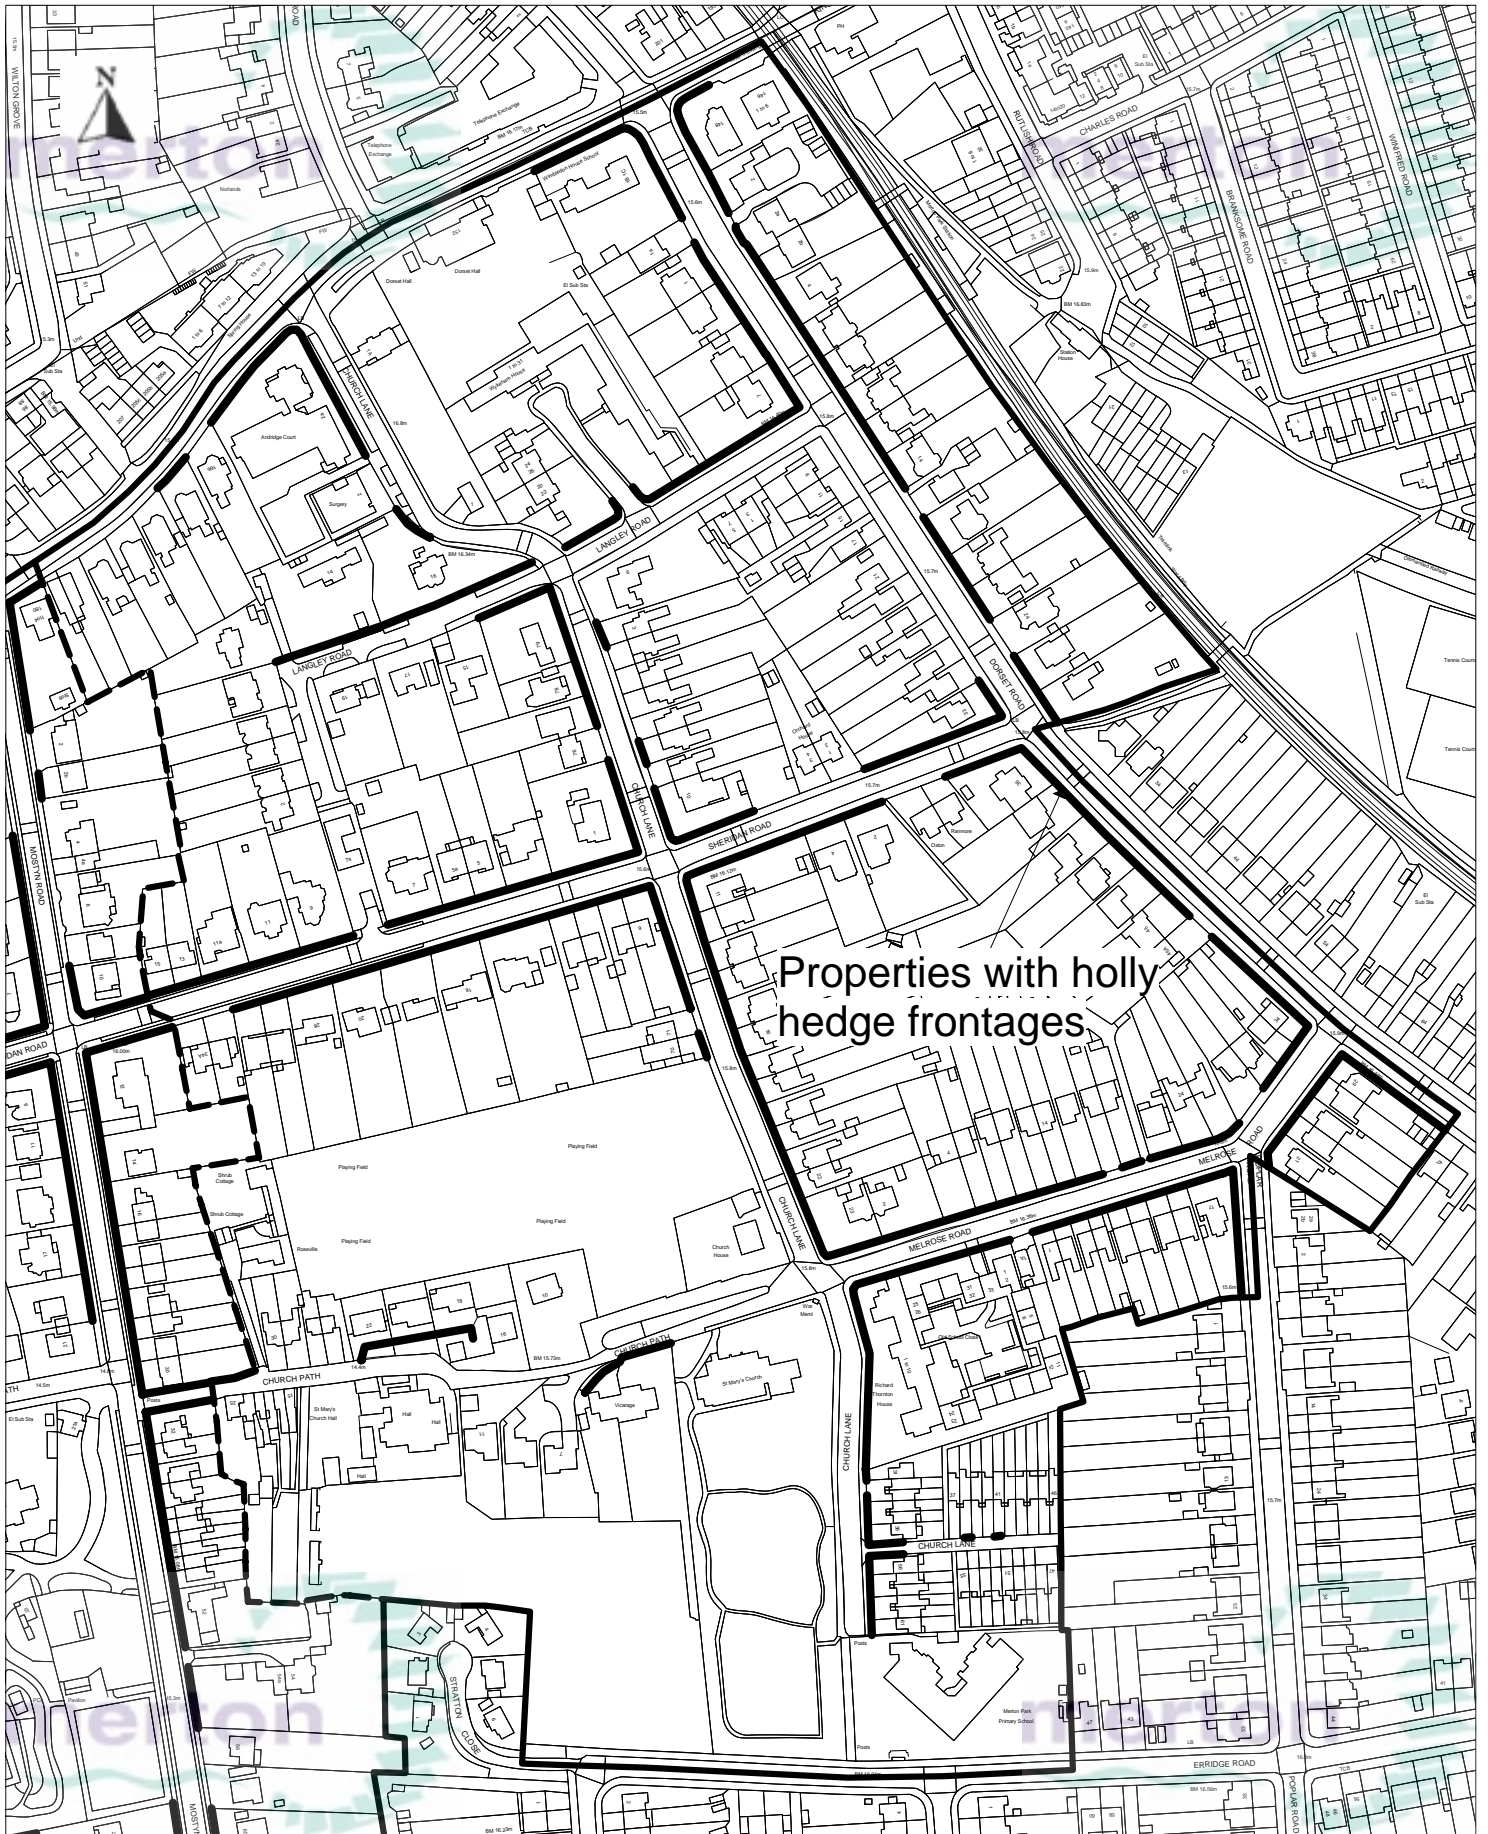

LONDON BOROUGH OF MERTON
Environment and Regeneration

Civic Centre, London Road, Morden, Surrey, SM4 5DX.
Telephone 020 8543 2222 Web www.merton.gov.uk

John Innes (Merton Park) Conservation Area

Holly Hedges

Plan No DLU/2184b

Scale: 1/2700

Date: 26/9/2006