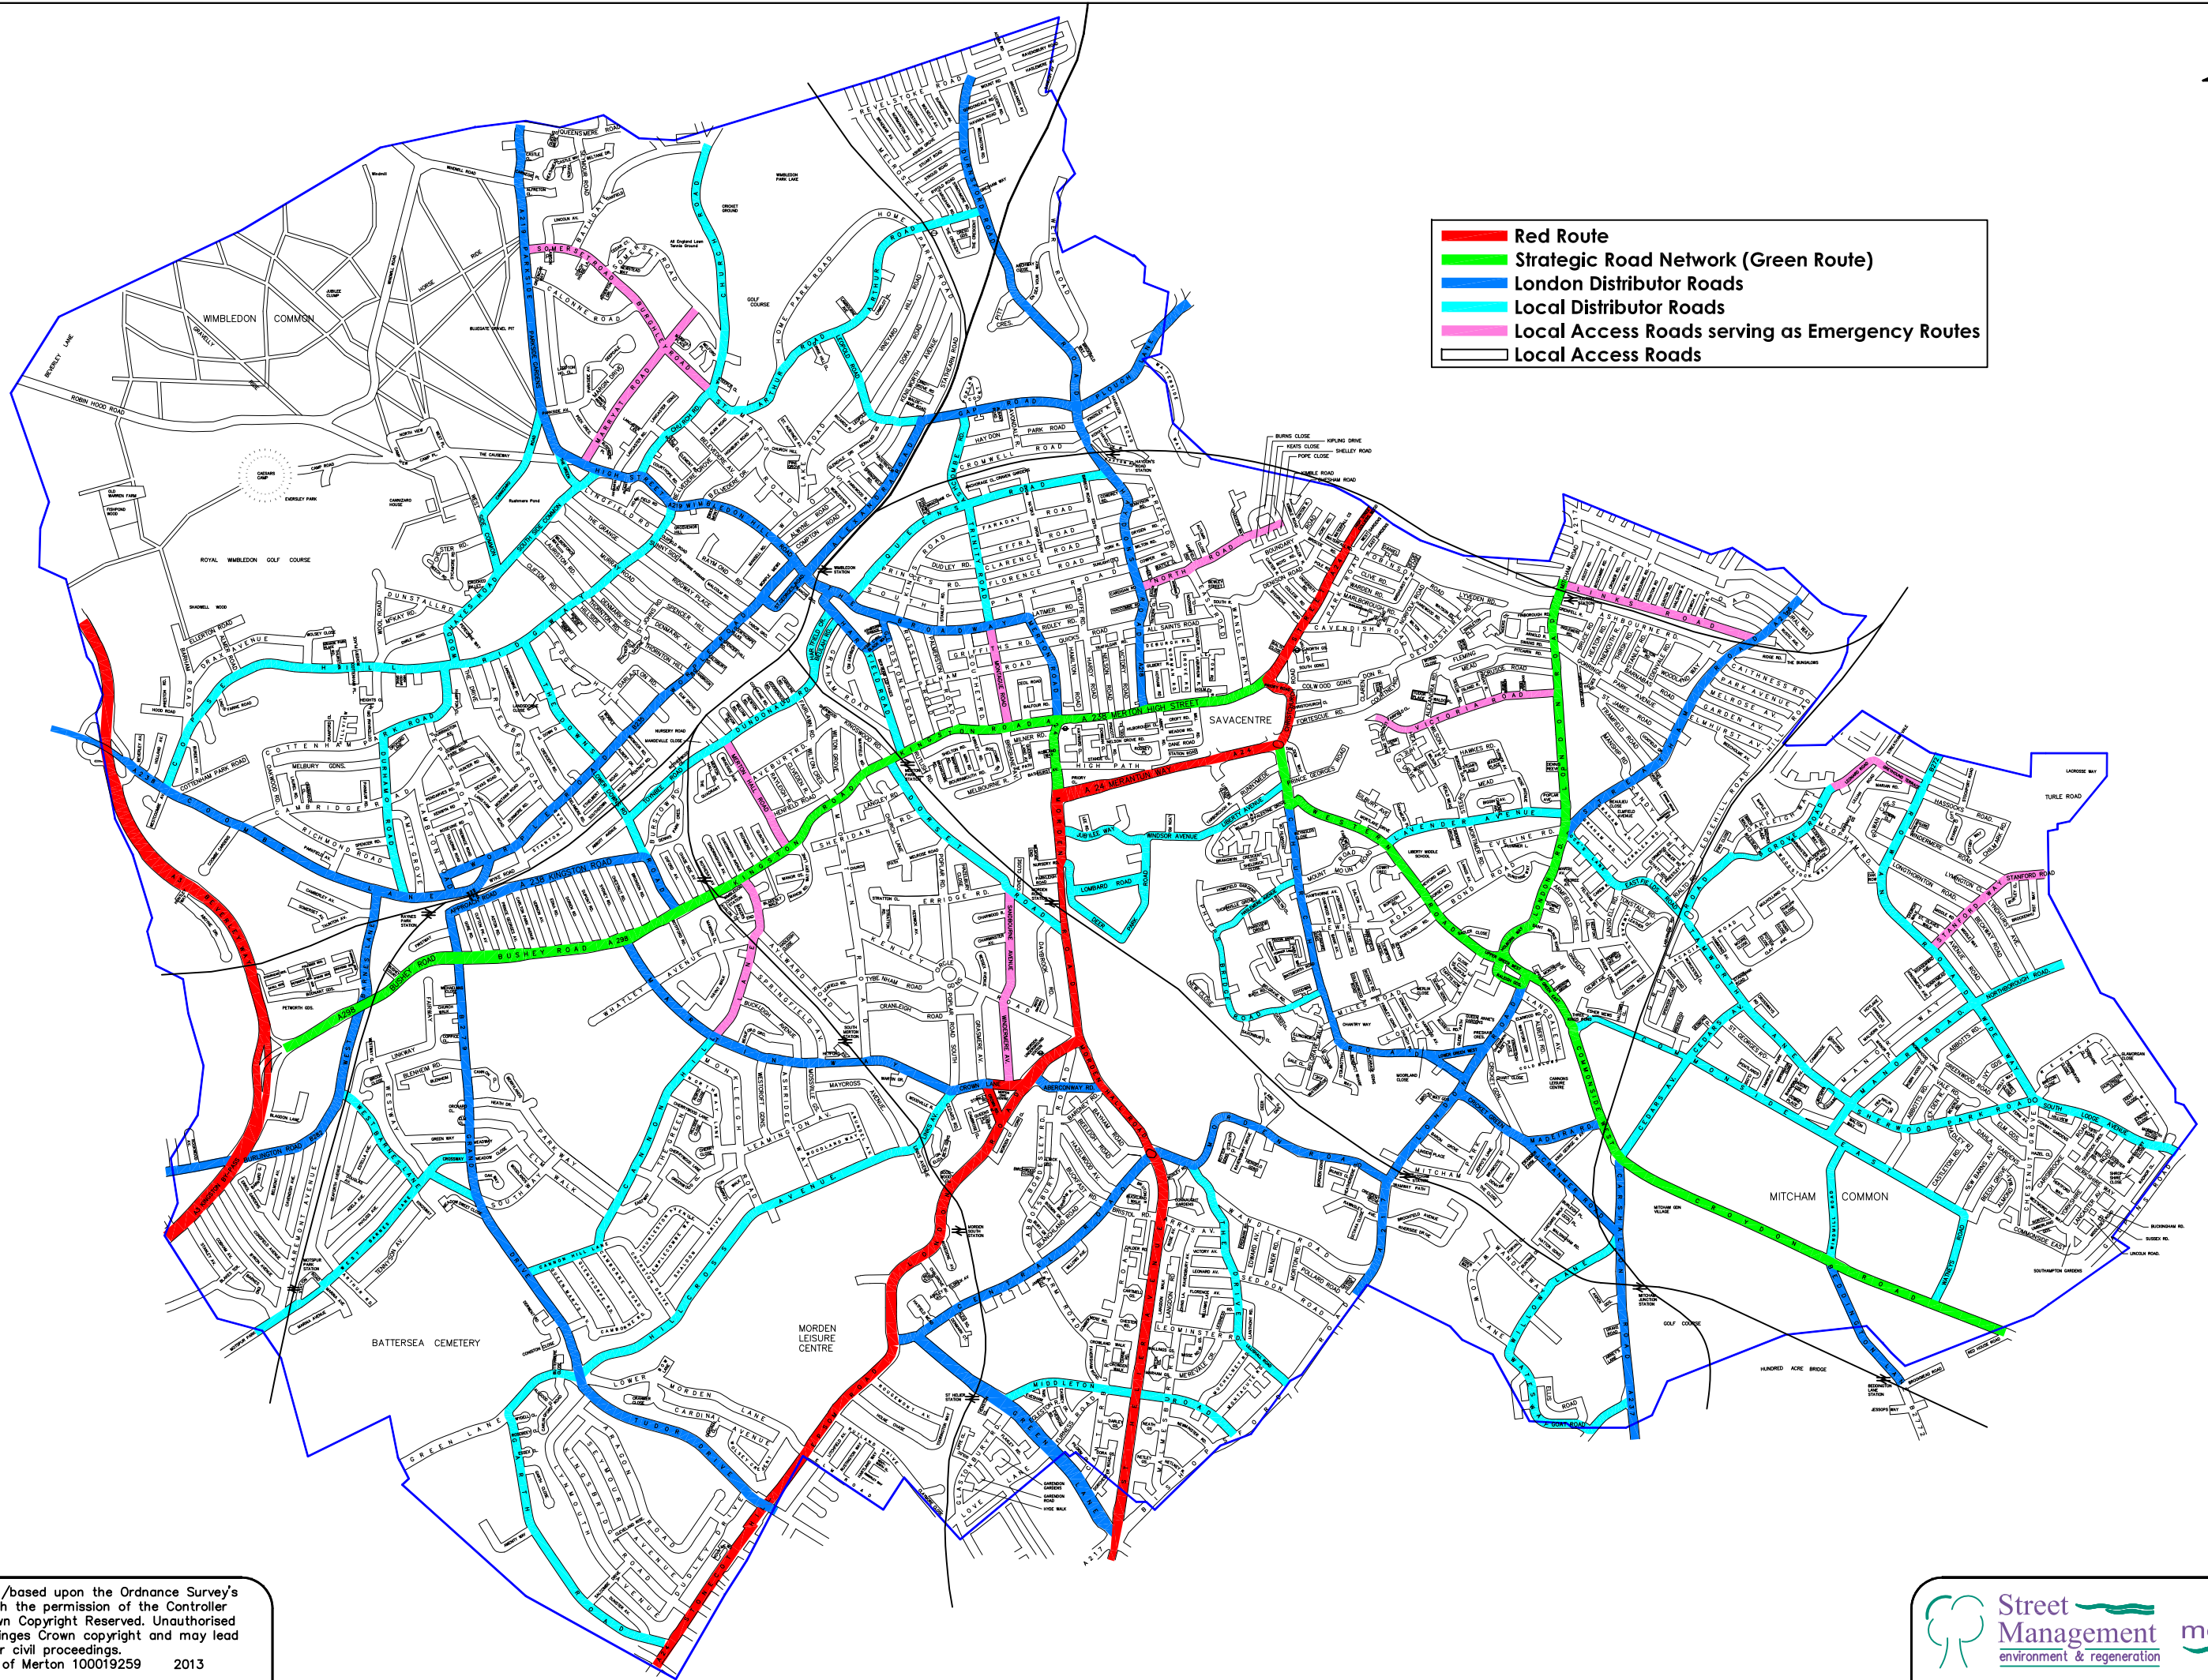

- █ Red Route
- █ Strategic Road Network (Green Route)
- █ London Distributor Roads
- █ Local Distributor Roads
- █ Local Access Roads serving as Emergency Routes
- Local Access Roads

Reproduced from/based upon the Ordnance Survey's 1:1250 maps with the permission of the Controller of H.M.S.O., Crown Copyright Reserved. Unauthorised reproduction infringes Crown copyright and may lead to prosecution or civil proceedings.  
London Borough of Merton 100019259 2013