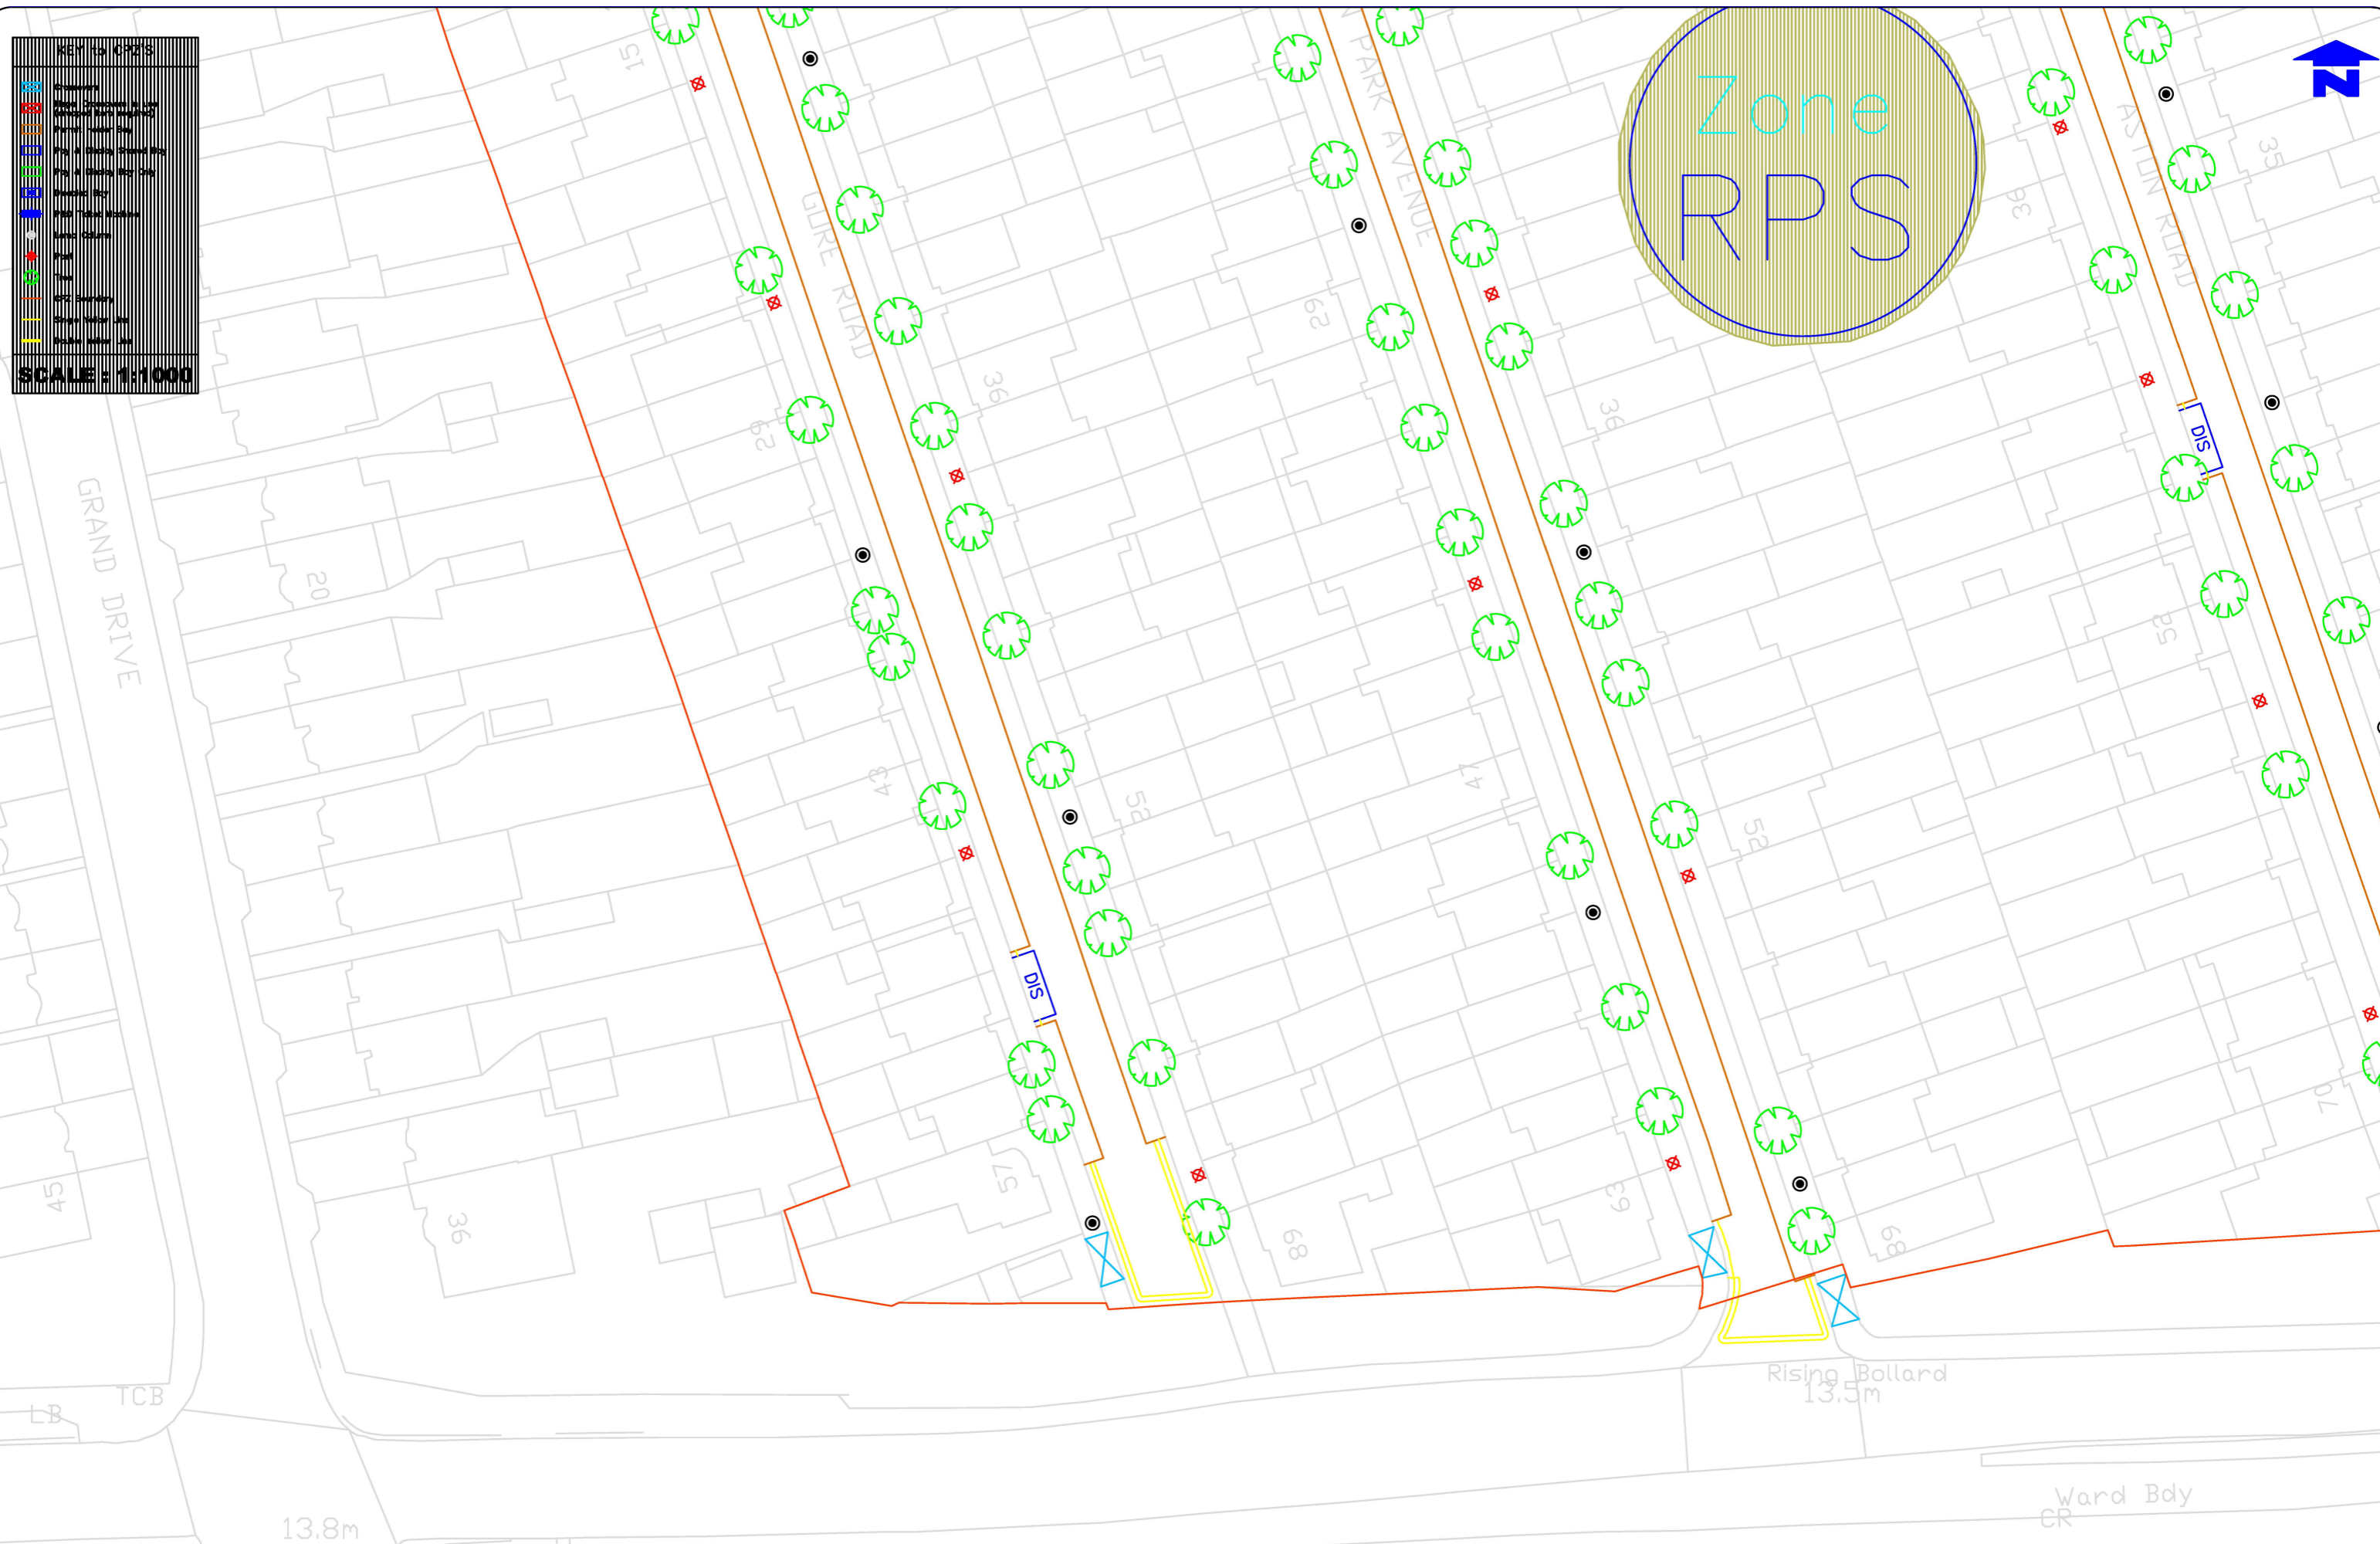

KEY to CP23

SCALE: 1:1000

Zone
RPS

Reproduced from/based upon the Ordnance Survey's 1:1250 maps with the permission of the Controller of H.M.S.O., Crown Copyright Reserved. Unauthorised reproduction infringes Crown copyright and may lead to prosecution or civil proceedings. London Borough of Merton 100019259 2012

Zone RPS - Hours of Operation - Mon-Fri : 8.30am-6.30pm

Zone RPS - Raynes Park