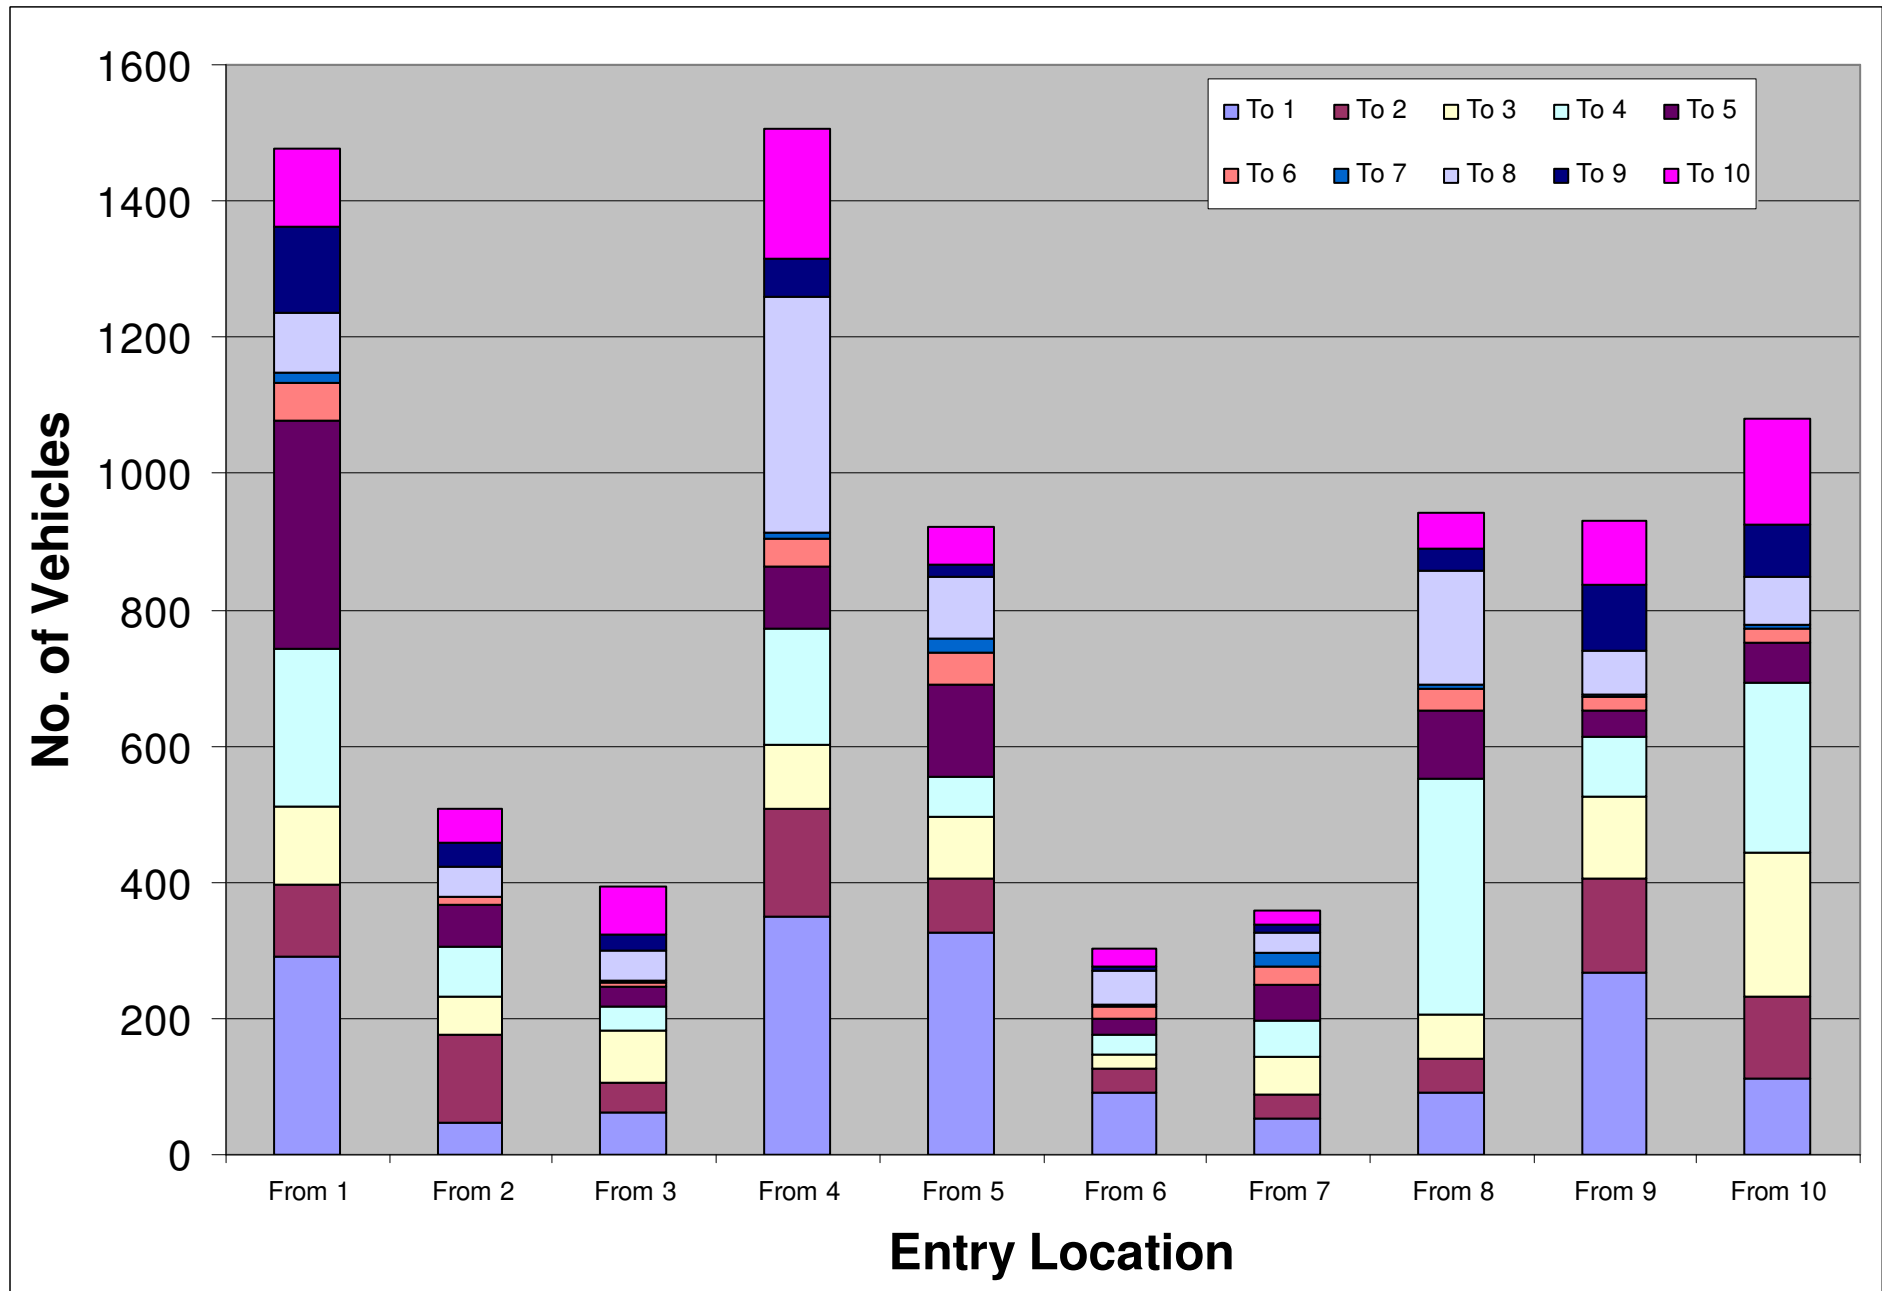

NETWORK TRAFFIC MOVEMENT

Movement Between Cordon Points – AM All Vehicles

Movement Between Cordon Points – PM All Vehicles