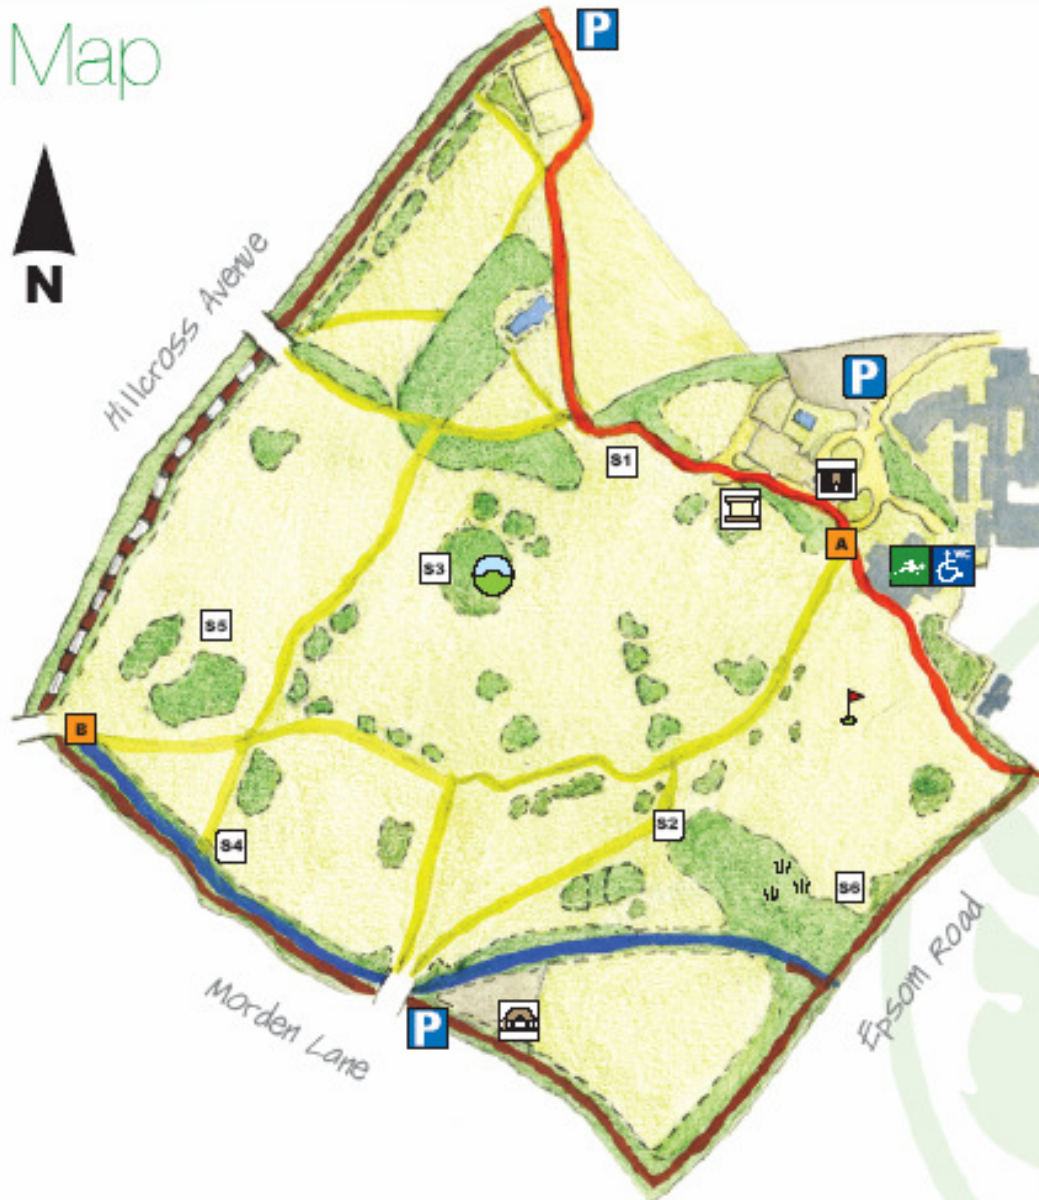

Map of Morden Park

Map

	Leisure Centre		Cricket Pavilion
	Disabled access toilets		The Mound
	Public Parking		Pitch and Putt
	Morden House		Marshland
	Bandstand		Beverley Brook
			Woodland

Signage Interpretation Panels

	Welcome board		Welcome board
	The history and archaeology of Morden Park		Woodland Management
	Veteran Trees		Meadowlands
	Wood ecology and vegetation		Ecology, wildlife and wetland habitats

Pathways

	Cycle path - tarmac
	Woodland Walk - earth
	Community Trail - earth
	Mown paths - grass