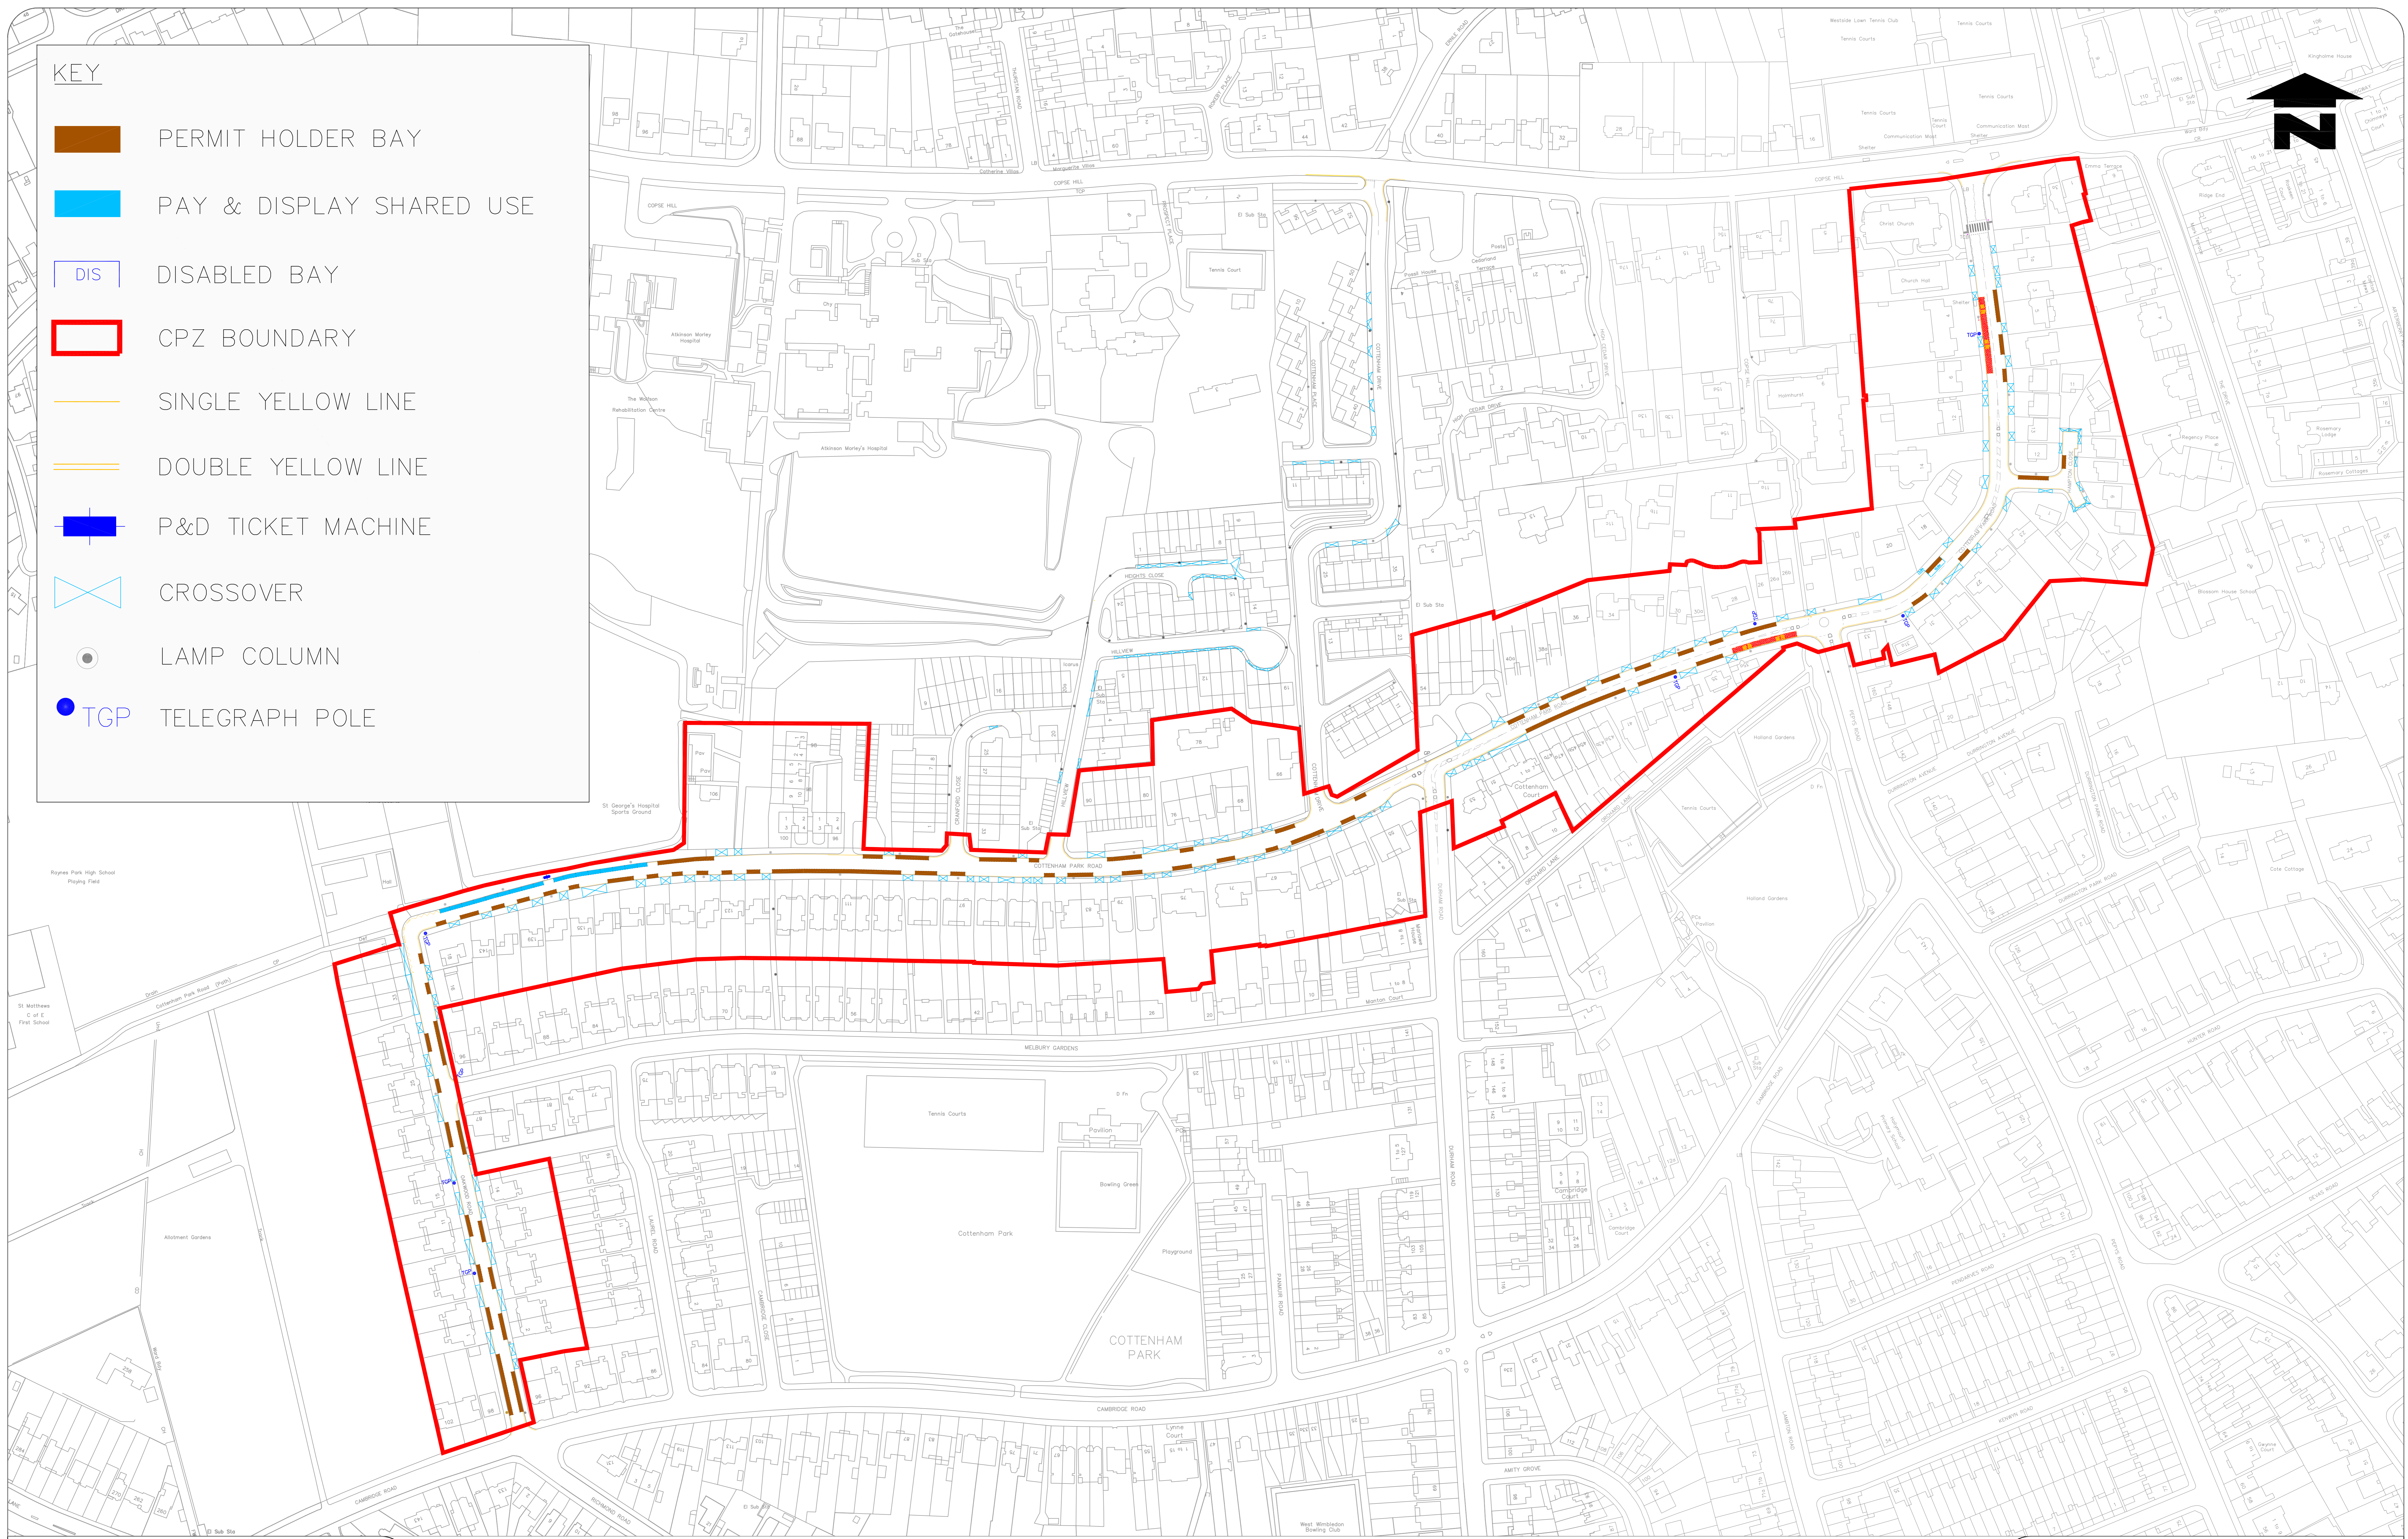

KEY

-  PERMIT HOLDER BAY
-  PAY & DISPLAY SHARED USE
-  DISABLED BAY
-  CPZ BOUNDARY
-  SINGLE YELLOW LINE
-  DOUBLE YELLOW LINE
-  P&D TICKET MACHINE
-  CROSSOVER
-  LAMP COLUMN
-  TGP TELEGRAPH POLE

Reproduced from/based upon the Ordnance Survey's 1:1250 maps with the permission of the Controller of H.M.S.O., Crown Copyright Reserved. Unauthorised reproduction infringes Crown copyright and may lead to prosecution or civil proceedings. London Borough of Merton 100019259 2015

## Zone RPC1- Hours of operation: Mon - Fri 12 noon - 1pm

SCALE 1:1000 ©A0

Zone RPC1 Raynes Park