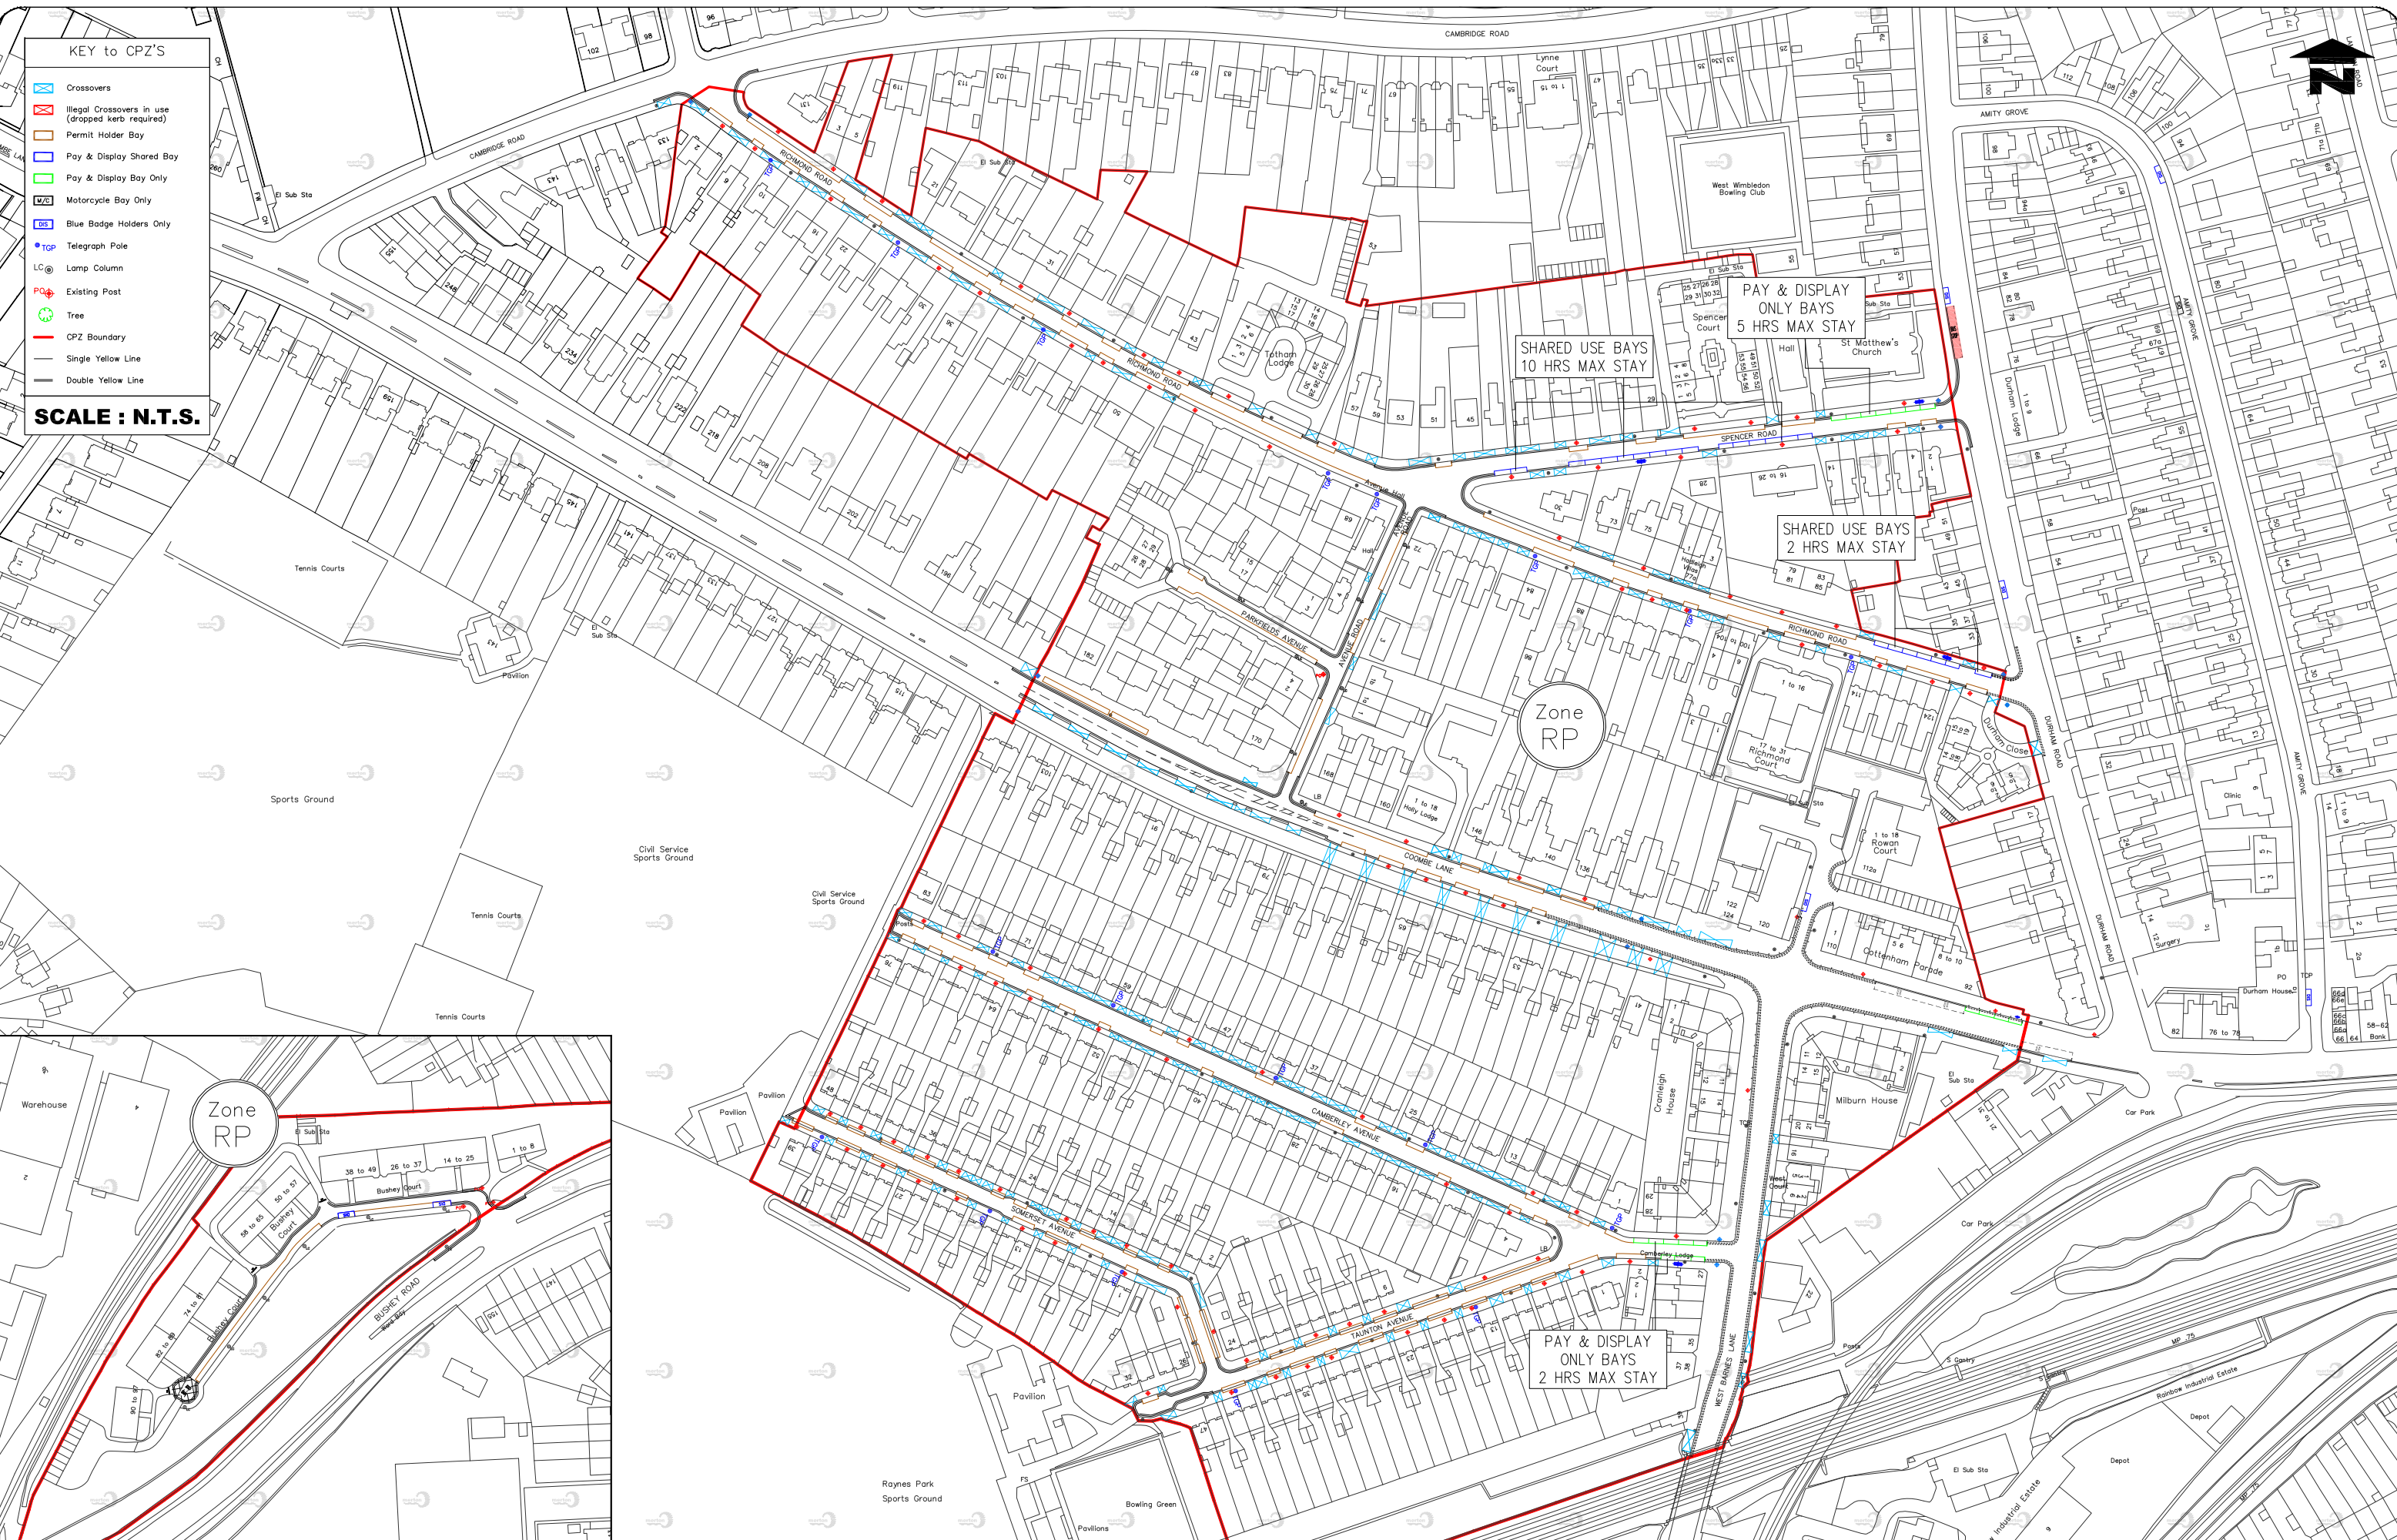

- KEY to CPZ'S**
- Crossovers
  - Illegal Crossovers in use (dropped kerb required)
  - Permit Holder Bay
  - Pay & Display Shared Bay
  - Pay & Display Bay Only
  - Motorcycle Bay Only
  - Blue Badge Holders Only
  - Telegraph Pole
  - Lamp Column
  - Existing Post
  - Tree
  - CPZ Boundary
  - Single Yellow Line
  - Double Yellow Line

**SCALE : N.T.S.**

Reproduced from/based upon the Ordnance Survey's 1:1250 maps with the permission of the Controller of H.M.S.O., Crown Copyright Reserved. Unauthorised reproduction infringes Crown copyright and may lead to prosecution or civil proceedings.  
London Borough of Merton 100019259 2014

## Zone RP - Hours of Operation - Mon-Fri : 8.30am-6.30pm