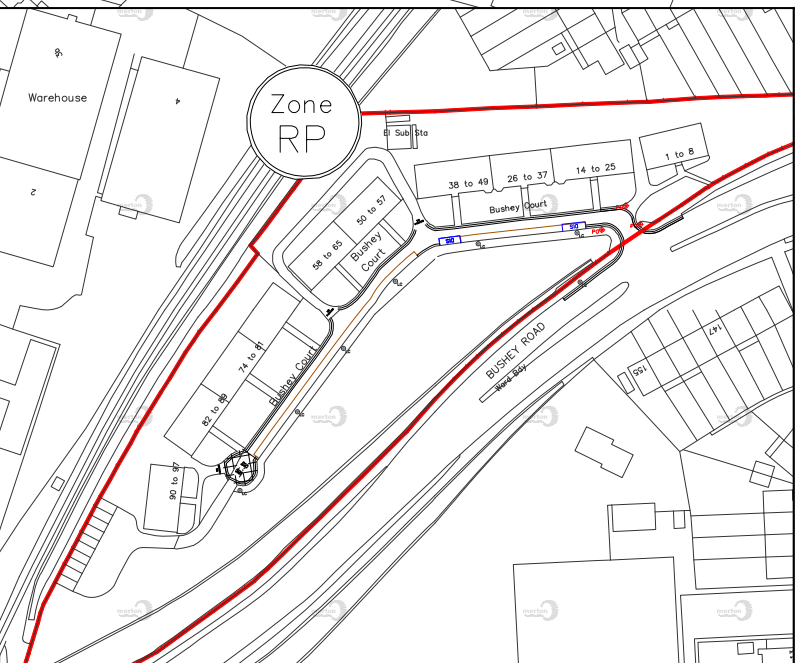

- KEY to CPZ'S**
- Crossovers
  - Illegal Crossovers in use (dropped kerb required)
  - Permit Holder Bay
  - Pay & Display Shared Bay
  - Pay & Display Bay Only
  - Motorcycle Bay Only
  - Blue Badge Holders Only
  - Telegraph Pole
  - Lamp Column
  - Existing Post
  - Tree
  - CPZ Boundary
  - Single Yellow Line
  - Double Yellow Line

**SCALE : N.T.S.**

Reproduced from/based upon the Ordnance Survey's 1:1250 maps with the permission of the Controller of H.M.S.O., Crown Copyright Reserved. Unauthorised reproduction infringes Crown copyright and may lead to prosecution or civil proceedings.  
London Borough of Merton 100019259 2014

## Zone RP - Hours of Operation - Mon-Fri : 8.30am-6.30pm