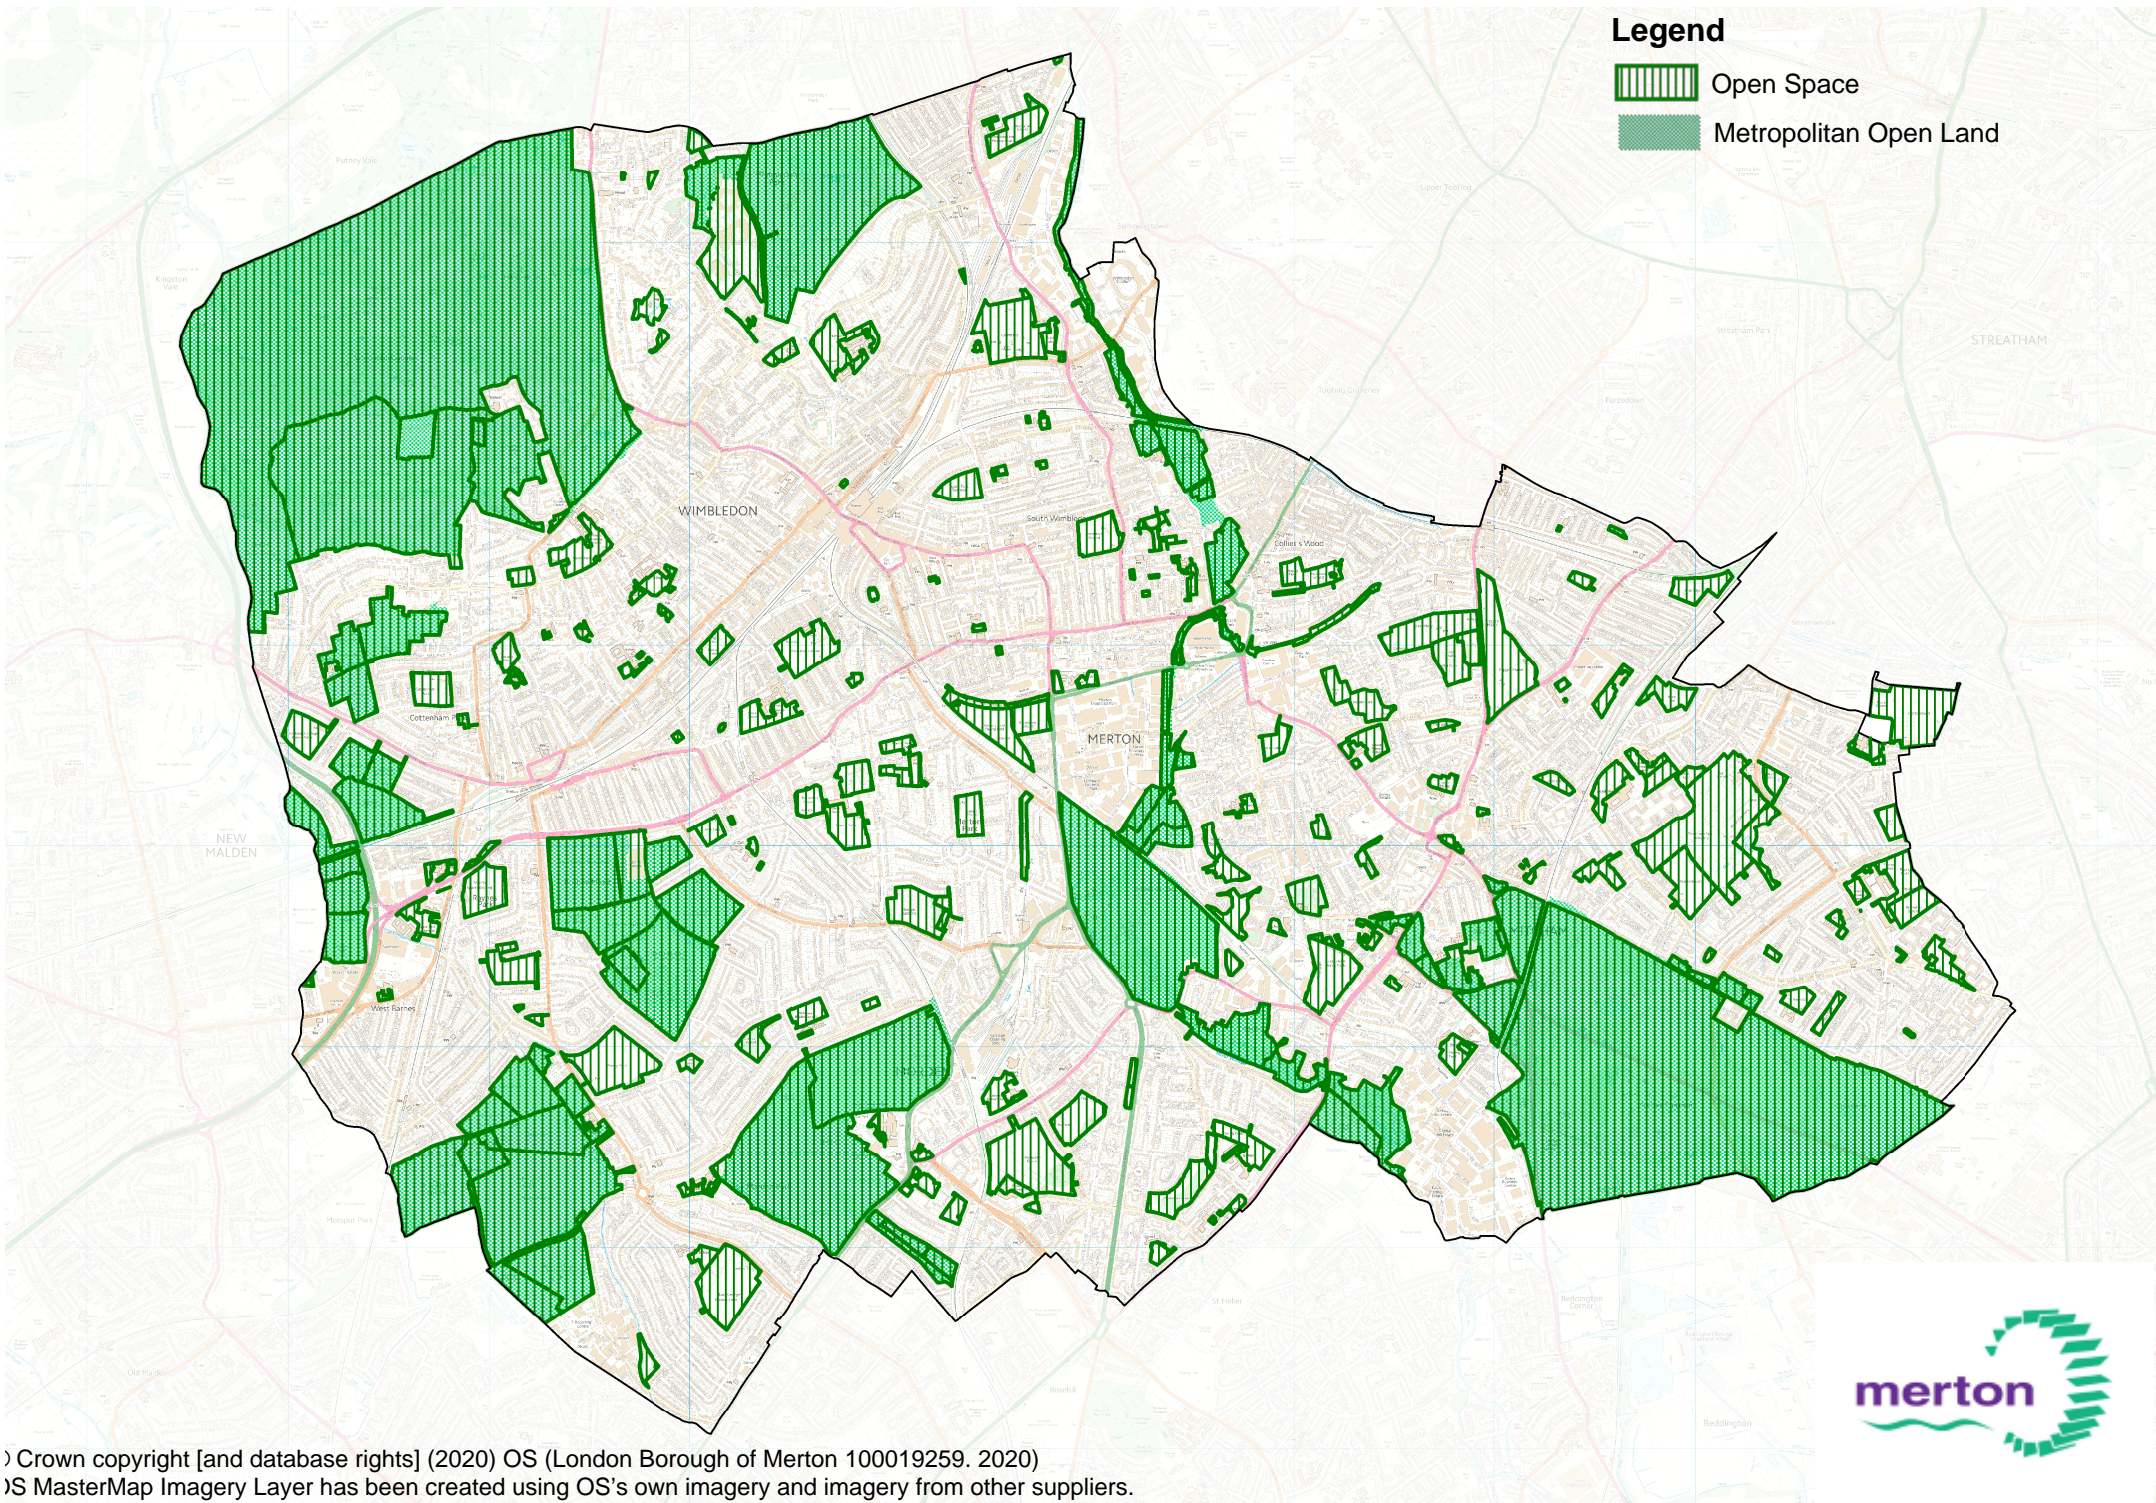

**Legend**

 Open Space

 Metropolitan Open Land

© Crown copyright [and database rights] (2020) OS (London Borough of Merton 100019259. 2020)  
OS MasterMap Imagery Layer has been created using OS's own imagery and imagery from other suppliers.