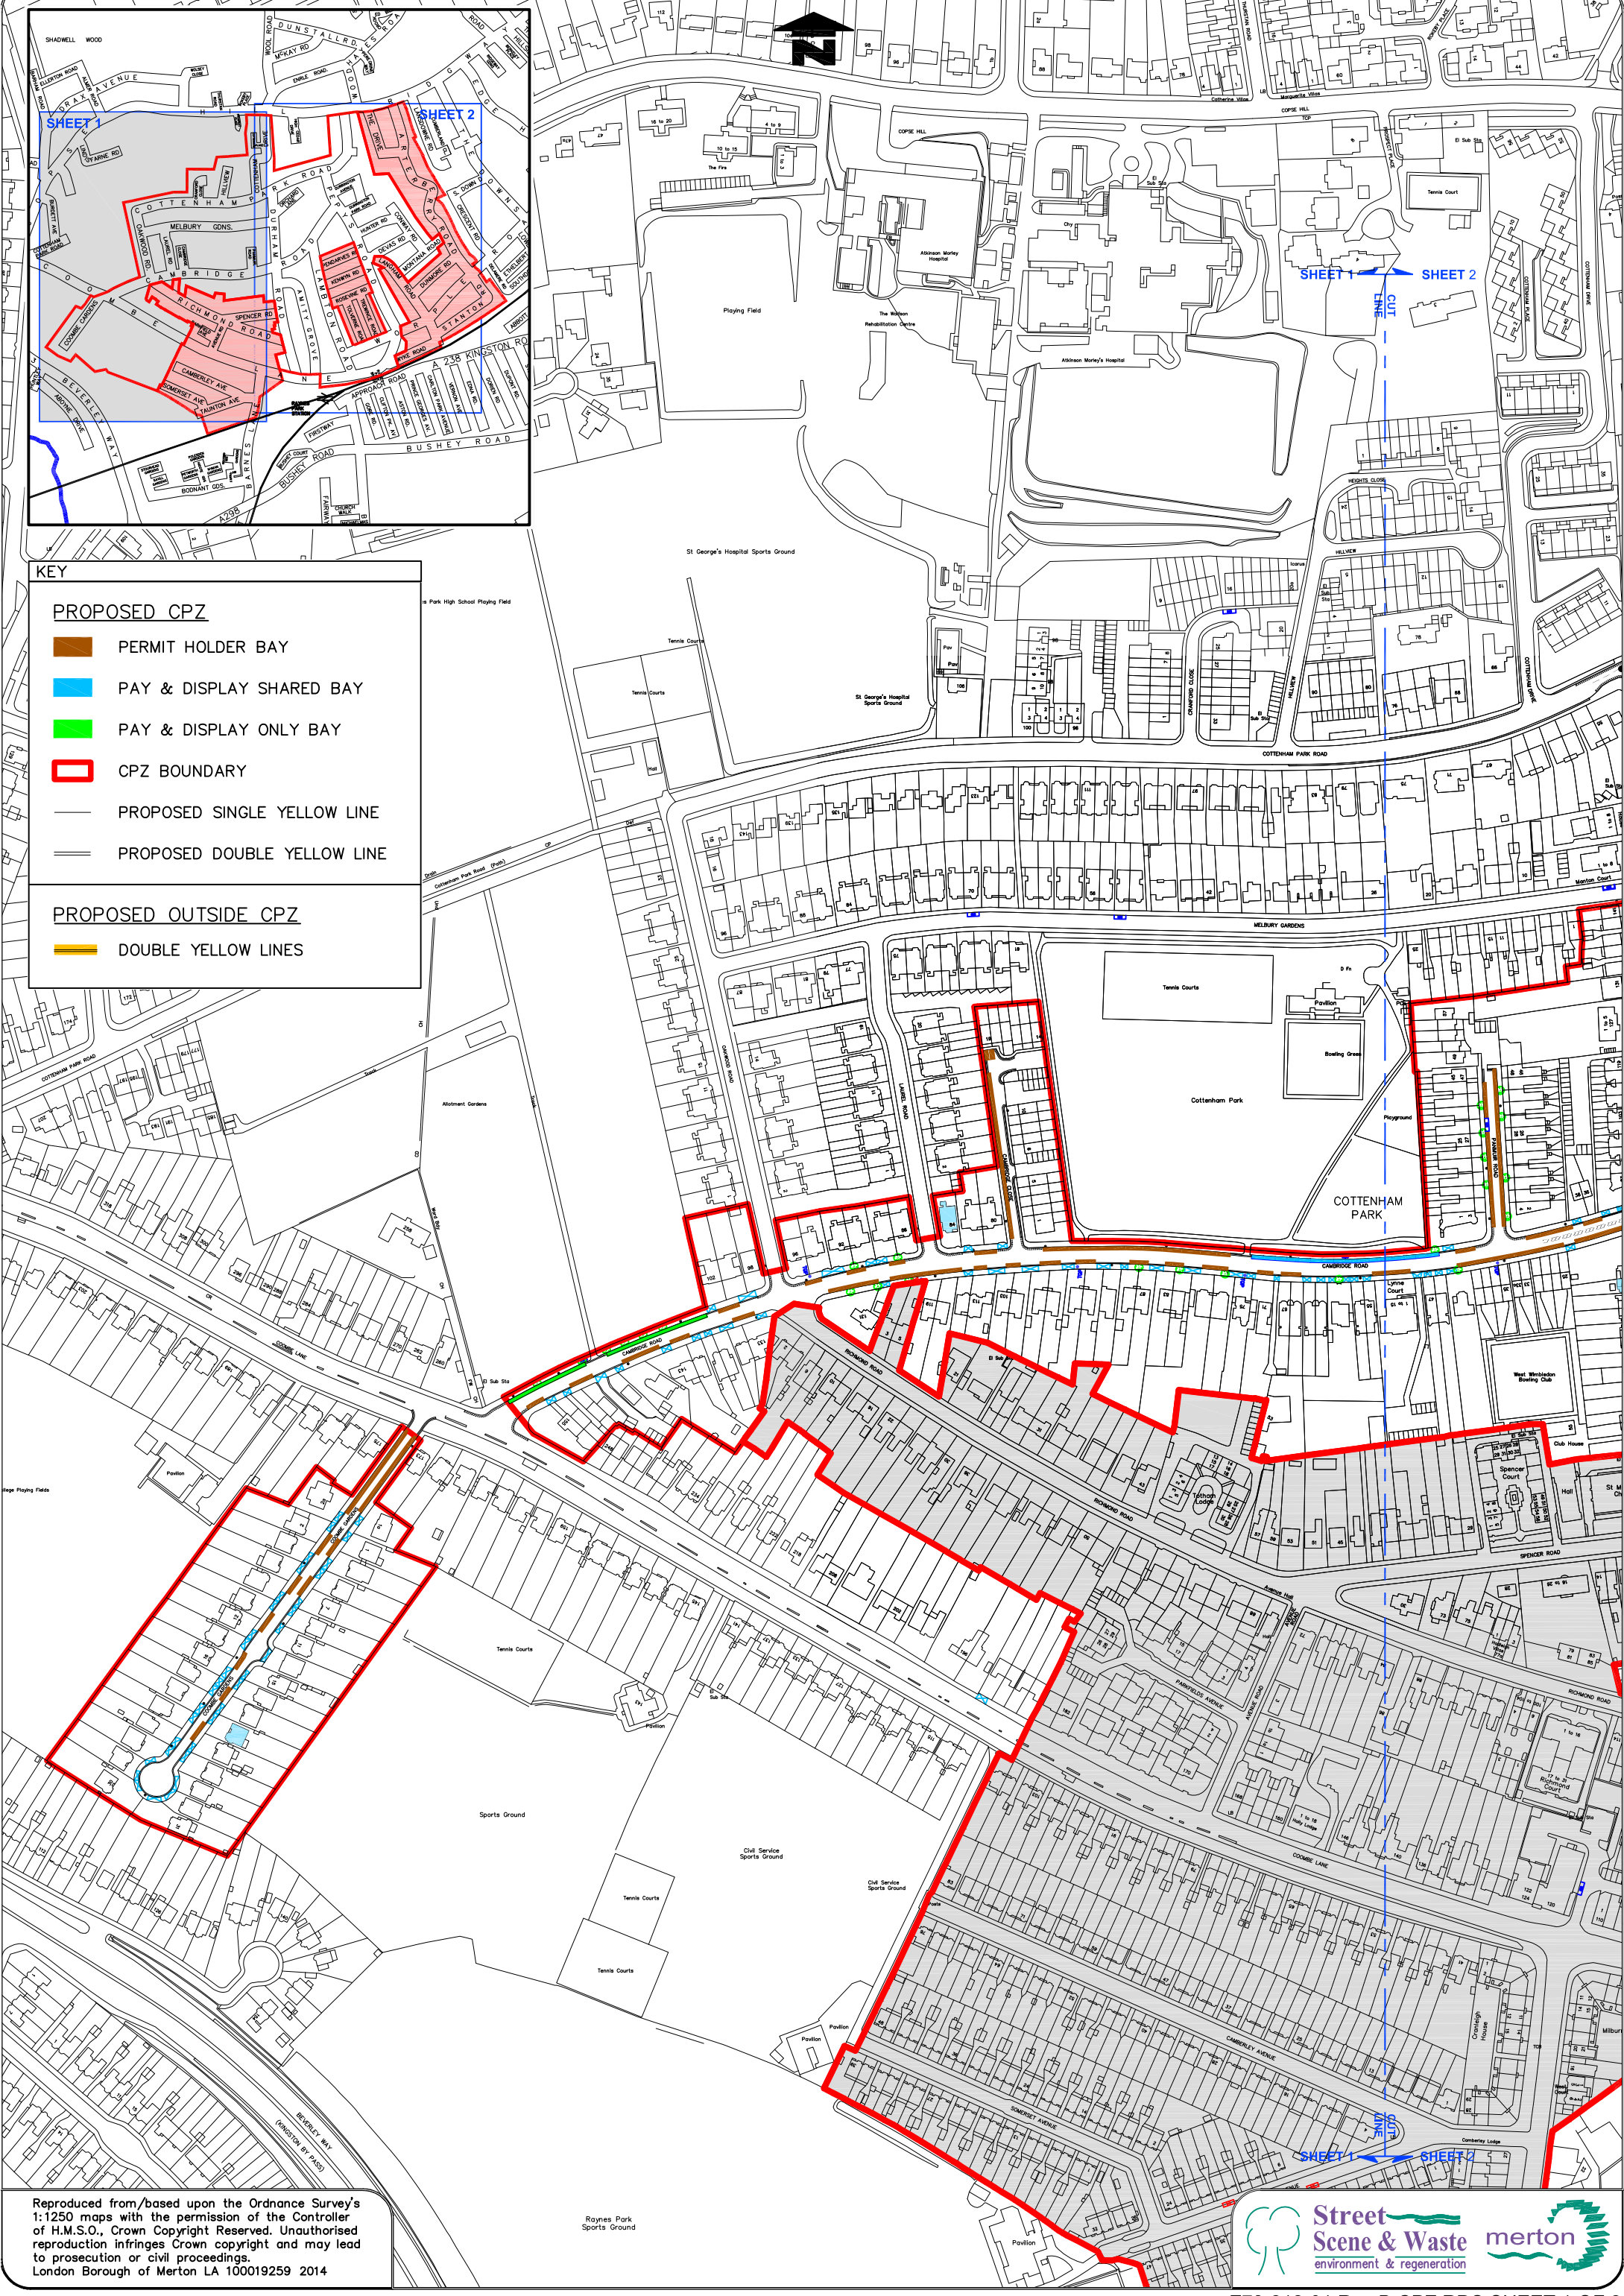

**KEY**

**PROPOSED CPZ**

- PERMIT HOLDER BAY
- PAY & DISPLAY SHARED BAY
- PAY & DISPLAY ONLY BAY
- CPZ BOUNDARY
- PROPOSED SINGLE YELLOW LINE
- PROPOSED DOUBLE YELLOW LINE

**PROPOSED OUTSIDE CPZ**

- DOUBLE YELLOW LINES

Reproduced from/based upon the Ordnance Survey's 1:1250 maps with the permission of the Controller of H.M.S.O., Crown Copyright Reserved. Unauthorised reproduction infringes Crown copyright and may lead to prosecution or civil proceedings.  
 London Borough of Merton LA 100019259 2014

SHEET 1 SHEET 2

KEY	
<b>PROPOSED CPZ</b>	
	PERMIT HOLDER BAY
	PAY & DISPLAY SHARED BAY
	PAY & DISPLAY ONLY BAY
	CPZ BOUNDARY
	PROPOSED SINGLE YELLOW LINE
	PROPOSED DOUBLE YELLOW LINE
<b>PROPOSED OUTSIDE CPZ</b>	
	DOUBLE YELLOW LINES