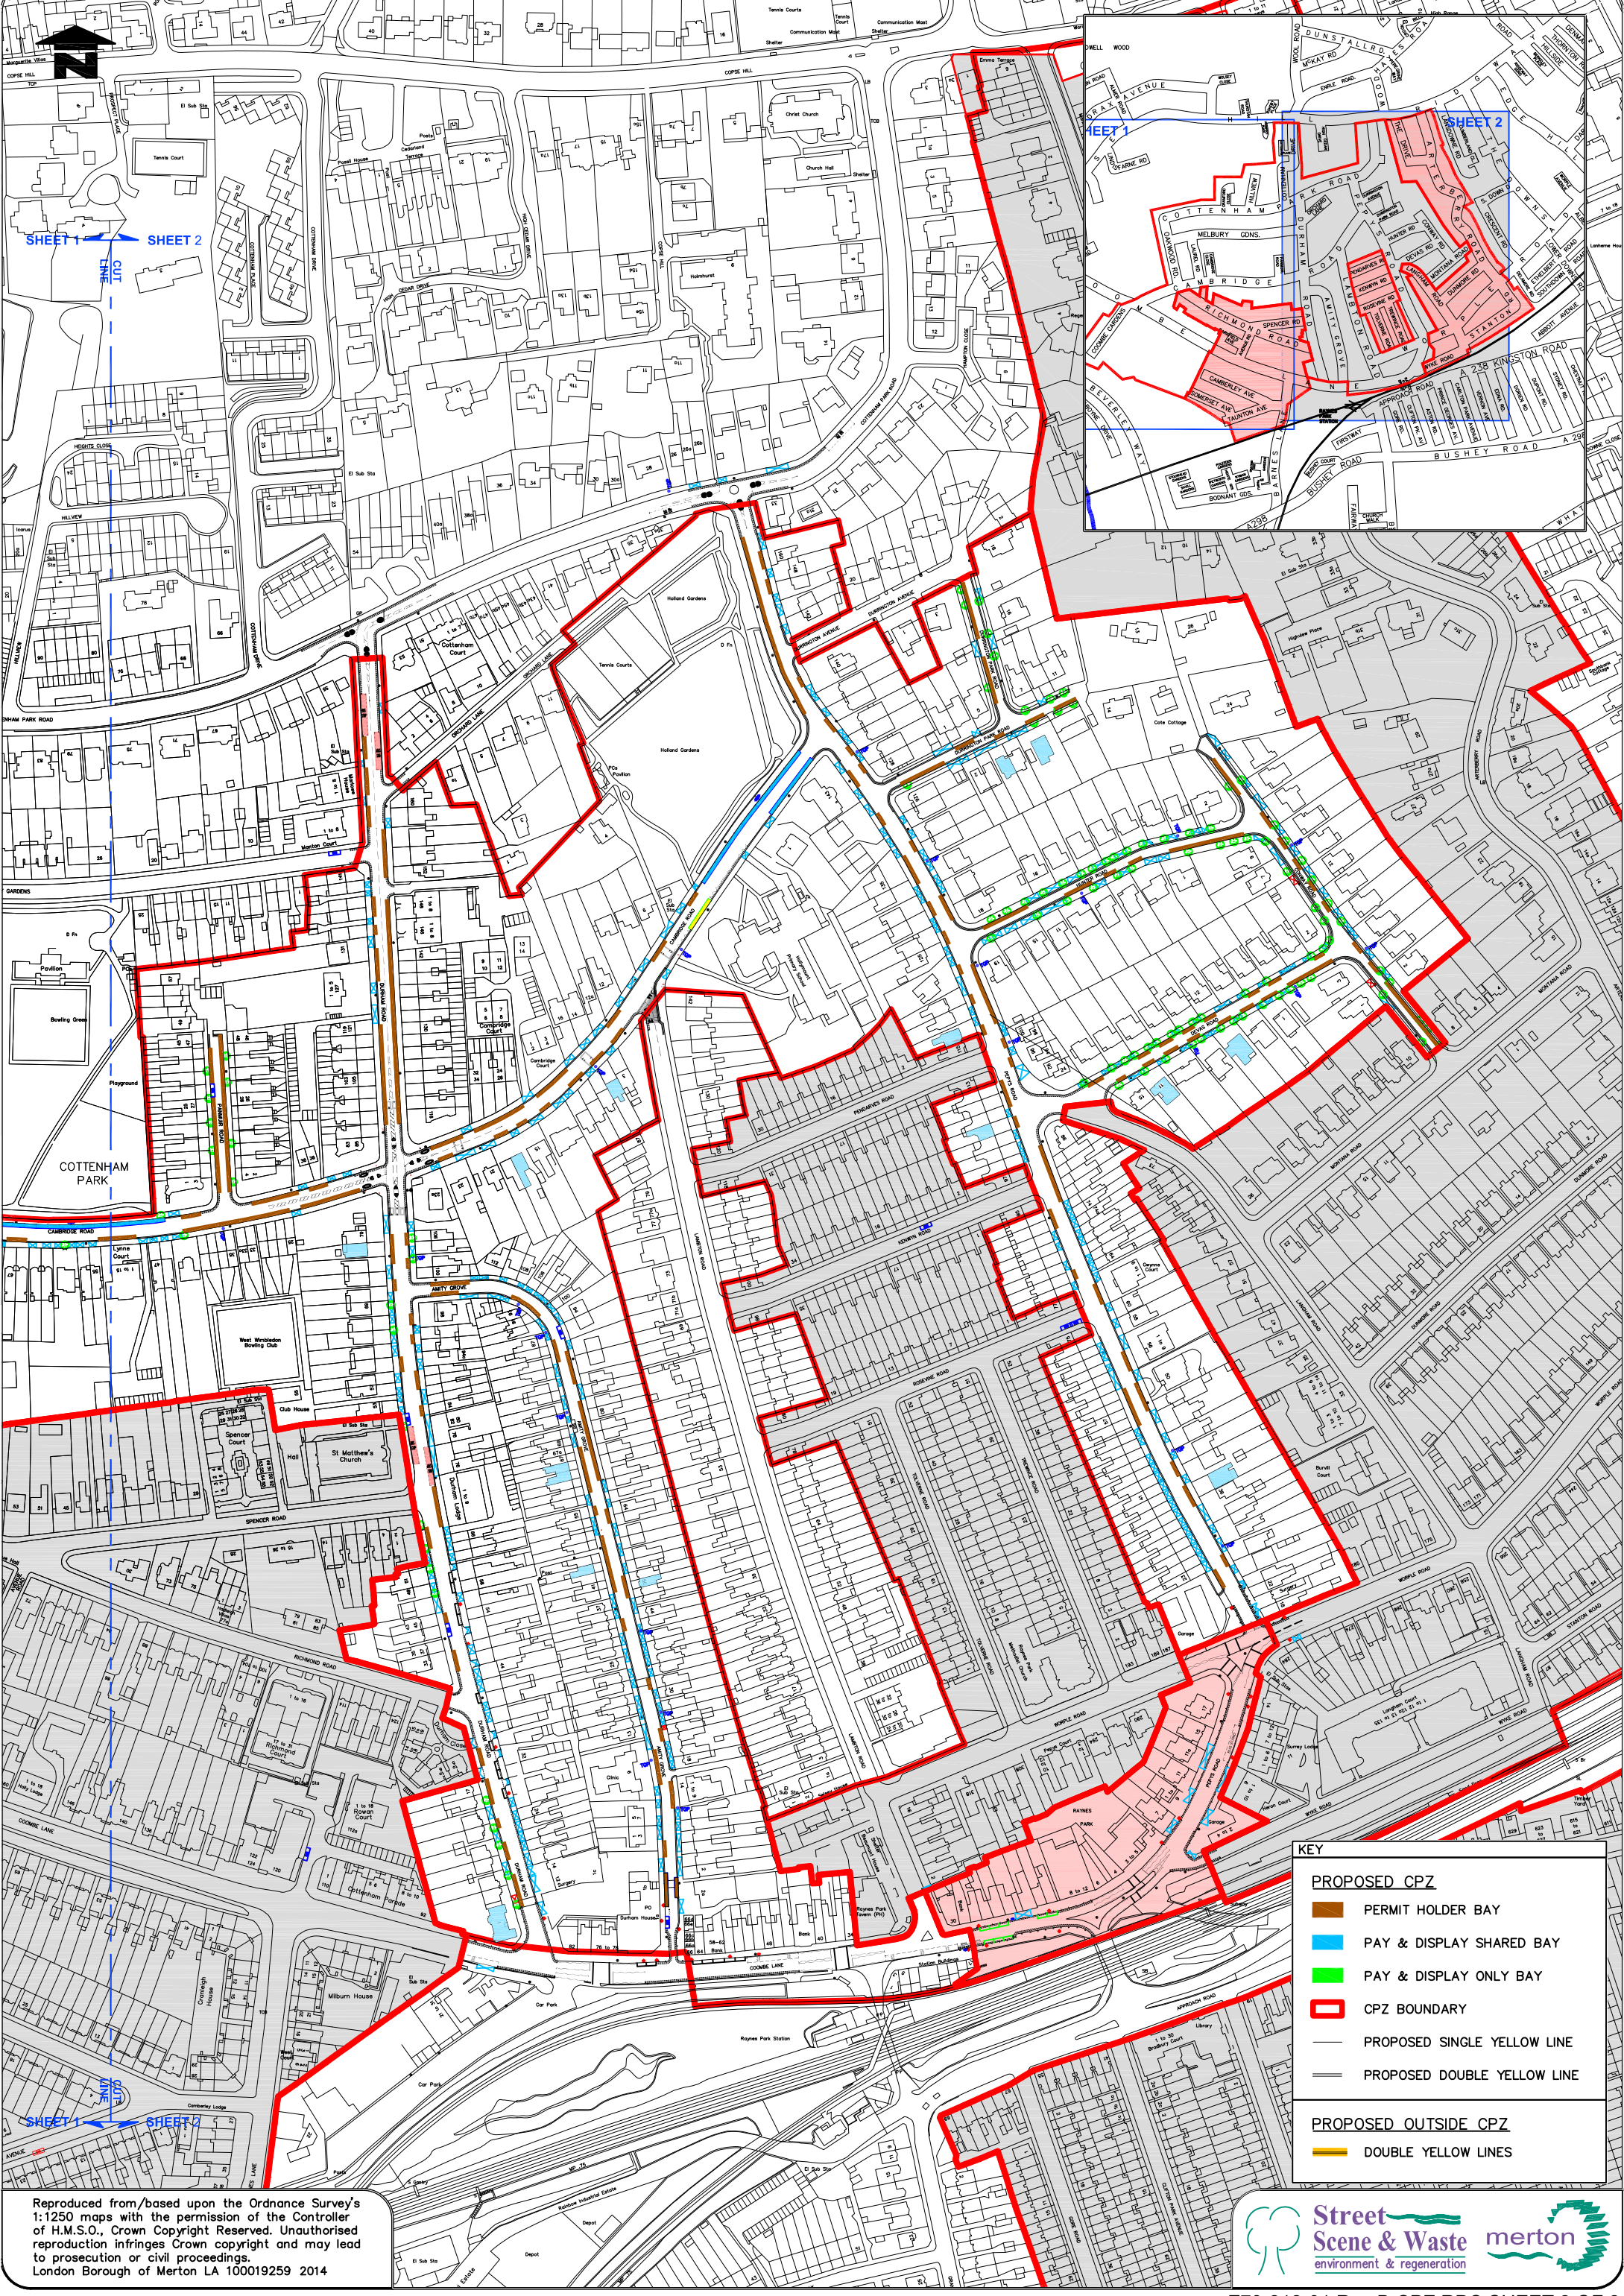

**KEY**

**PROPOSED CPZ**

- PERMIT HOLDER BAY
- PAY & DISPLAY SHARED BAY
- PAY & DISPLAY ONLY BAY
- CPZ BOUNDARY
- PROPOSED SINGLE YELLOW LINE
- PROPOSED DOUBLE YELLOW LINE

**PROPOSED OUTSIDE CPZ**

- DOUBLE YELLOW LINES

Reproduced from/based upon the Ordnance Survey's 1:1250 maps with the permission of the Controller of H.M.S.O., Crown Copyright Reserved. Unauthorised reproduction infringes Crown copyright and may lead to prosecution or civil proceedings.  
 London Borough of Merton LA 100019259 2014

SHEET 1 SHEET 2

KEY	
<b>PROPOSED CPZ</b>	
	PERMIT HOLDER BAY
	PAY & DISPLAY SHARED BAY
	PAY & DISPLAY ONLY BAY
	CPZ BOUNDARY
	PROPOSED SINGLE YELLOW LINE
	PROPOSED DOUBLE YELLOW LINE
<b>PROPOSED OUTSIDE CPZ</b>	
	DOUBLE YELLOW LINES