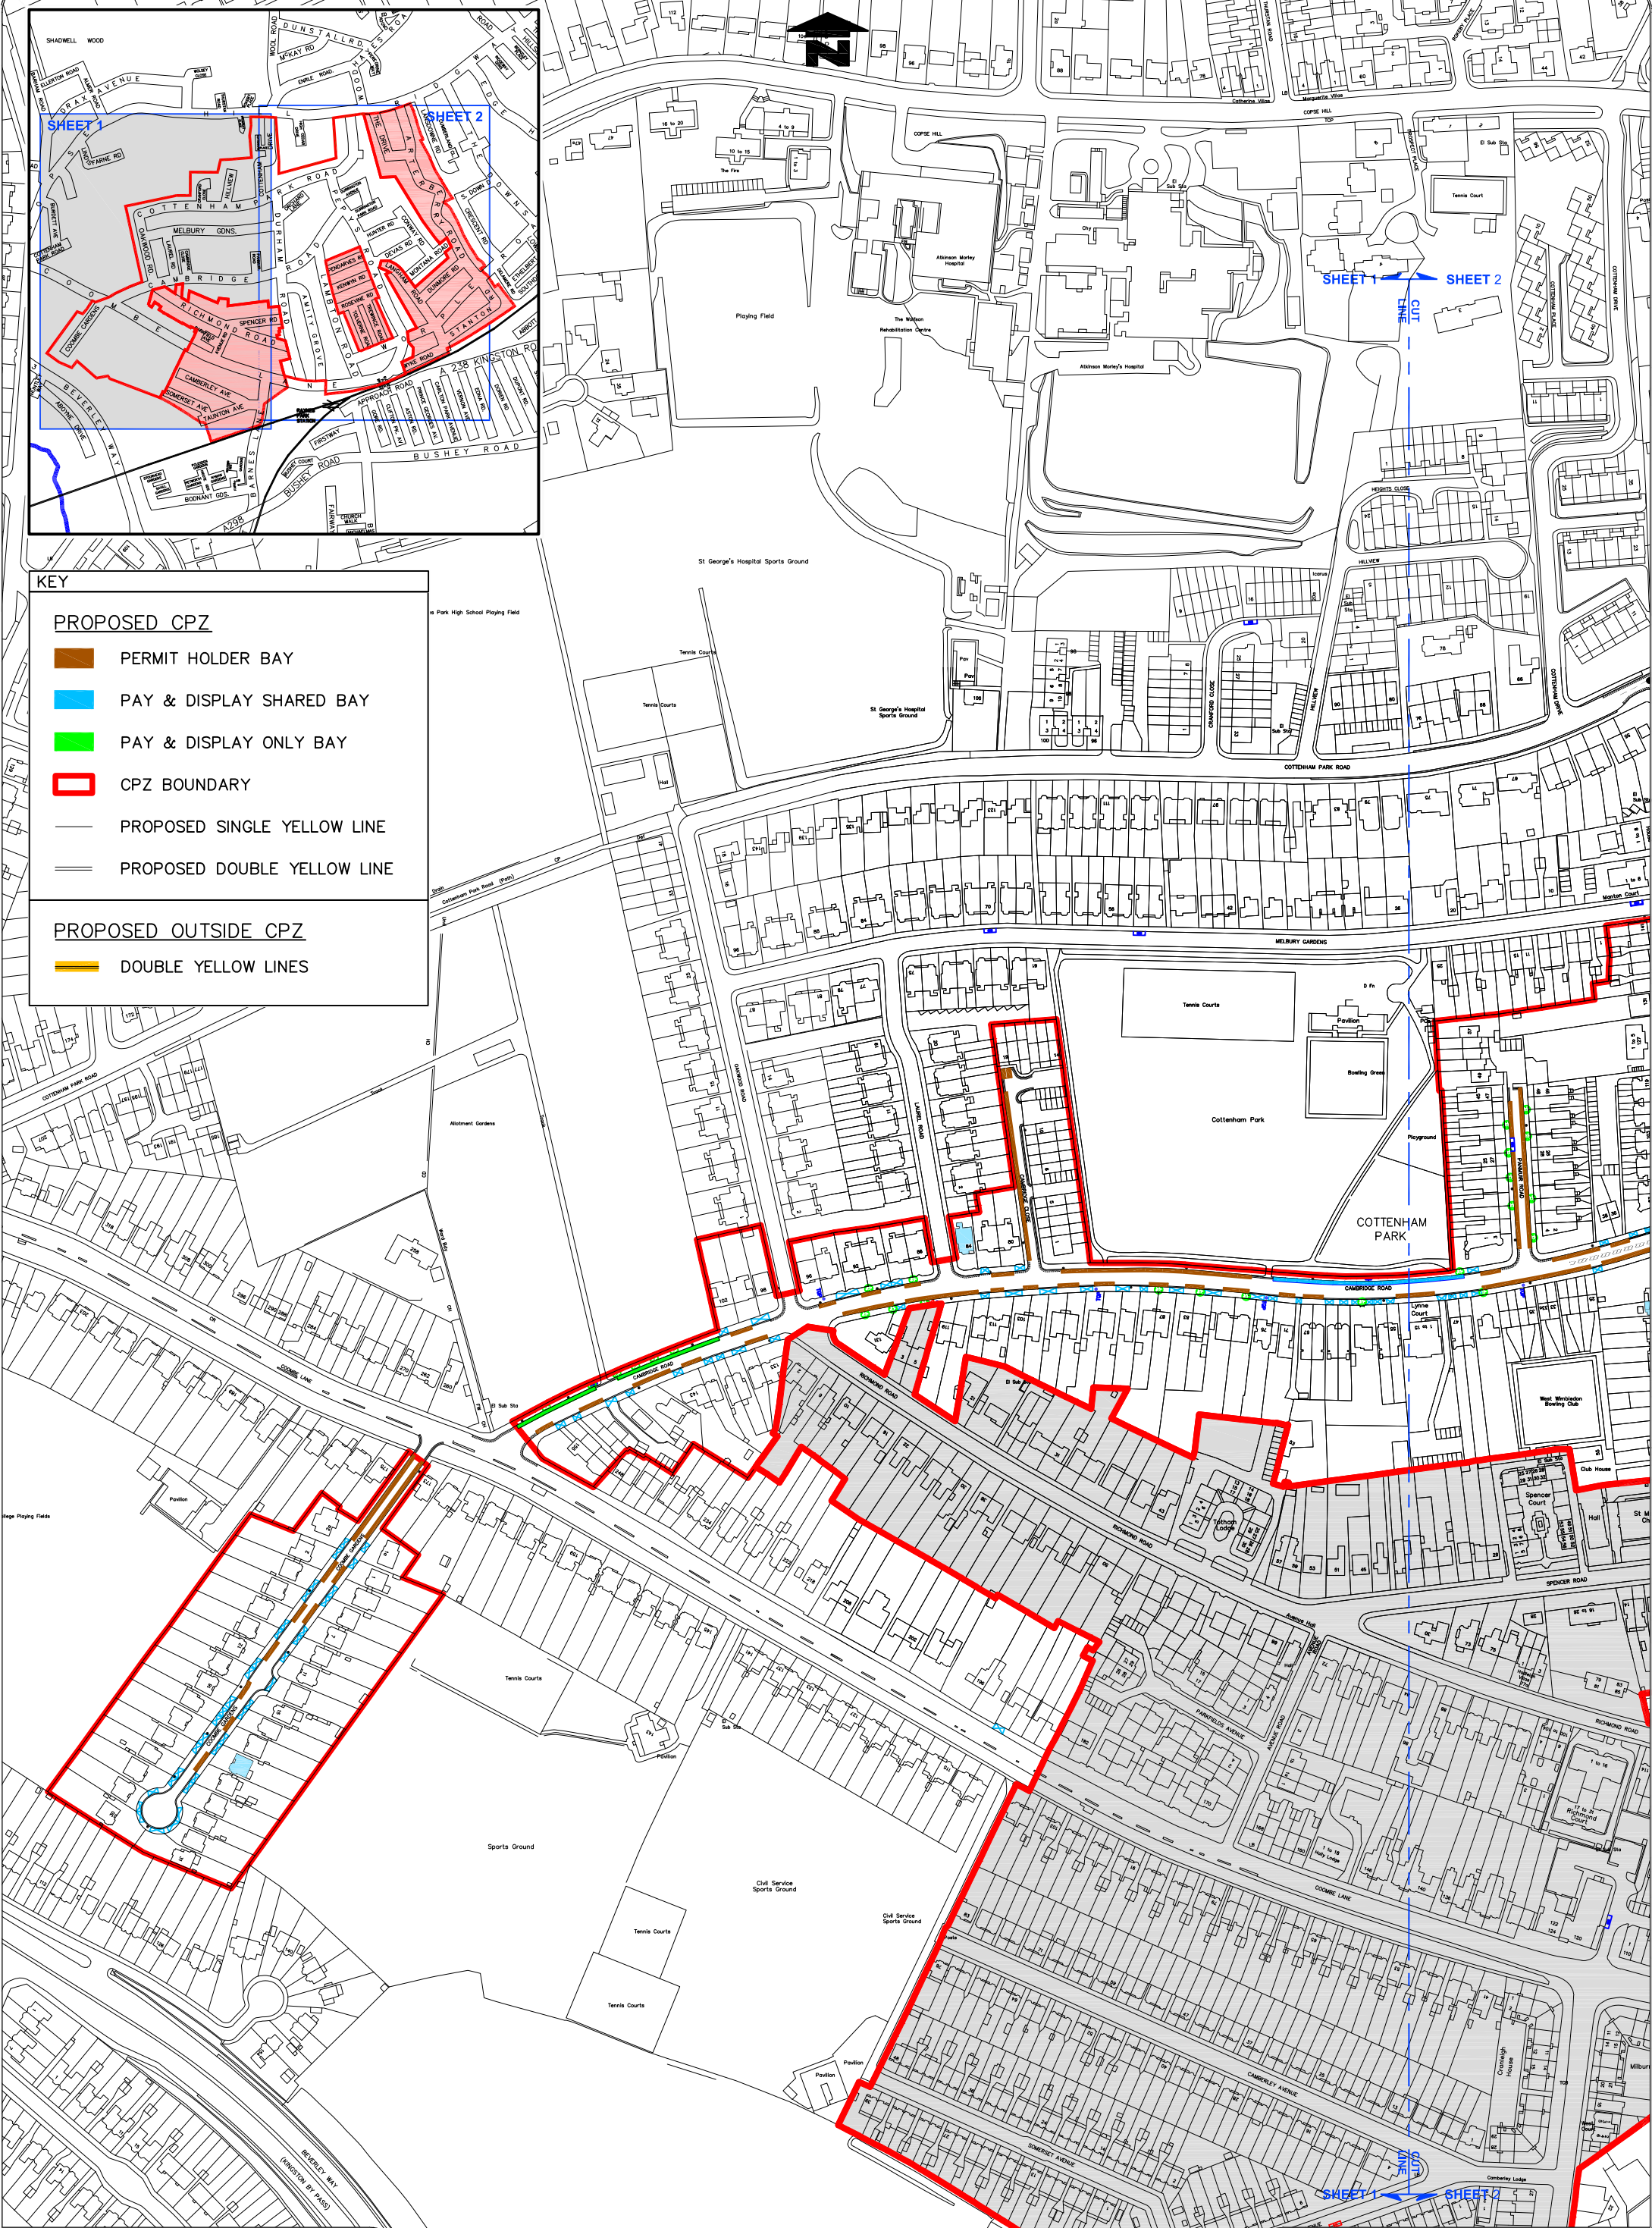

**KEY**

**PROPOSED CPZ**

- PERMIT HOLDER BAY
- PAY & DISPLAY SHARED BAY
- PAY & DISPLAY ONLY BAY
- CPZ BOUNDARY
- PROPOSED SINGLE YELLOW LINE
- PROPOSED DOUBLE YELLOW LINE

**PROPOSED OUTSIDE CPZ**

- DOUBLE YELLOW LINES

Reproduced from/based upon the Ordnance Survey's 1:1250 maps with the permission of the Controller of H.M.S.O., Crown Copyright Reserved. Unauthorised reproduction infringes Crown copyright and may lead to prosecution or civil proceedings.  
 London Borough of Merton LA 100019259 2014