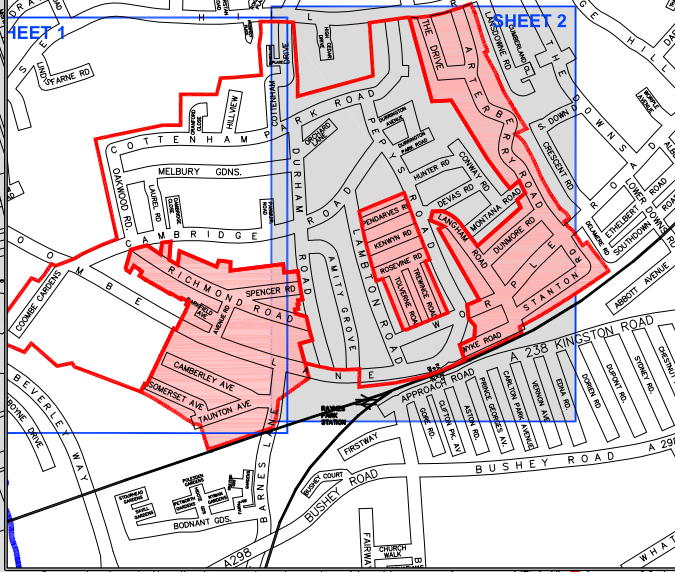

**KEY**

**PROPOSED CPZ**

- PERMIT HOLDER BAY
- PAY & DISPLAY SHARED BAY
- PAY & DISPLAY ONLY BAY
- CPZ BOUNDARY
- PROPOSED SINGLE YELLOW LINE
- PROPOSED DOUBLE YELLOW LINE

**PROPOSED OUTSIDE CPZ**

- DOUBLE YELLOW LINES

Reproduced from/based upon the Ordnance Survey's 1:1250 maps with the permission of the Controller of H.M.S.O., Crown Copyright Reserved. Unauthorised reproduction infringes Crown copyright and may lead to prosecution or civil proceedings.  
 London Borough of Merton LA 100019259 2014

SHEET 1 SHEET 2

KEY	
<b>PROPOSED CPZ</b>	
	PERMIT HOLDER BAY
	PAY & DISPLAY SHARED BAY
	PAY & DISPLAY ONLY BAY
	CPZ BOUNDARY
	PROPOSED SINGLE YELLOW LINE
	PROPOSED DOUBLE YELLOW LINE
<b>PROPOSED OUTSIDE CPZ</b>	
	DOUBLE YELLOW LINES