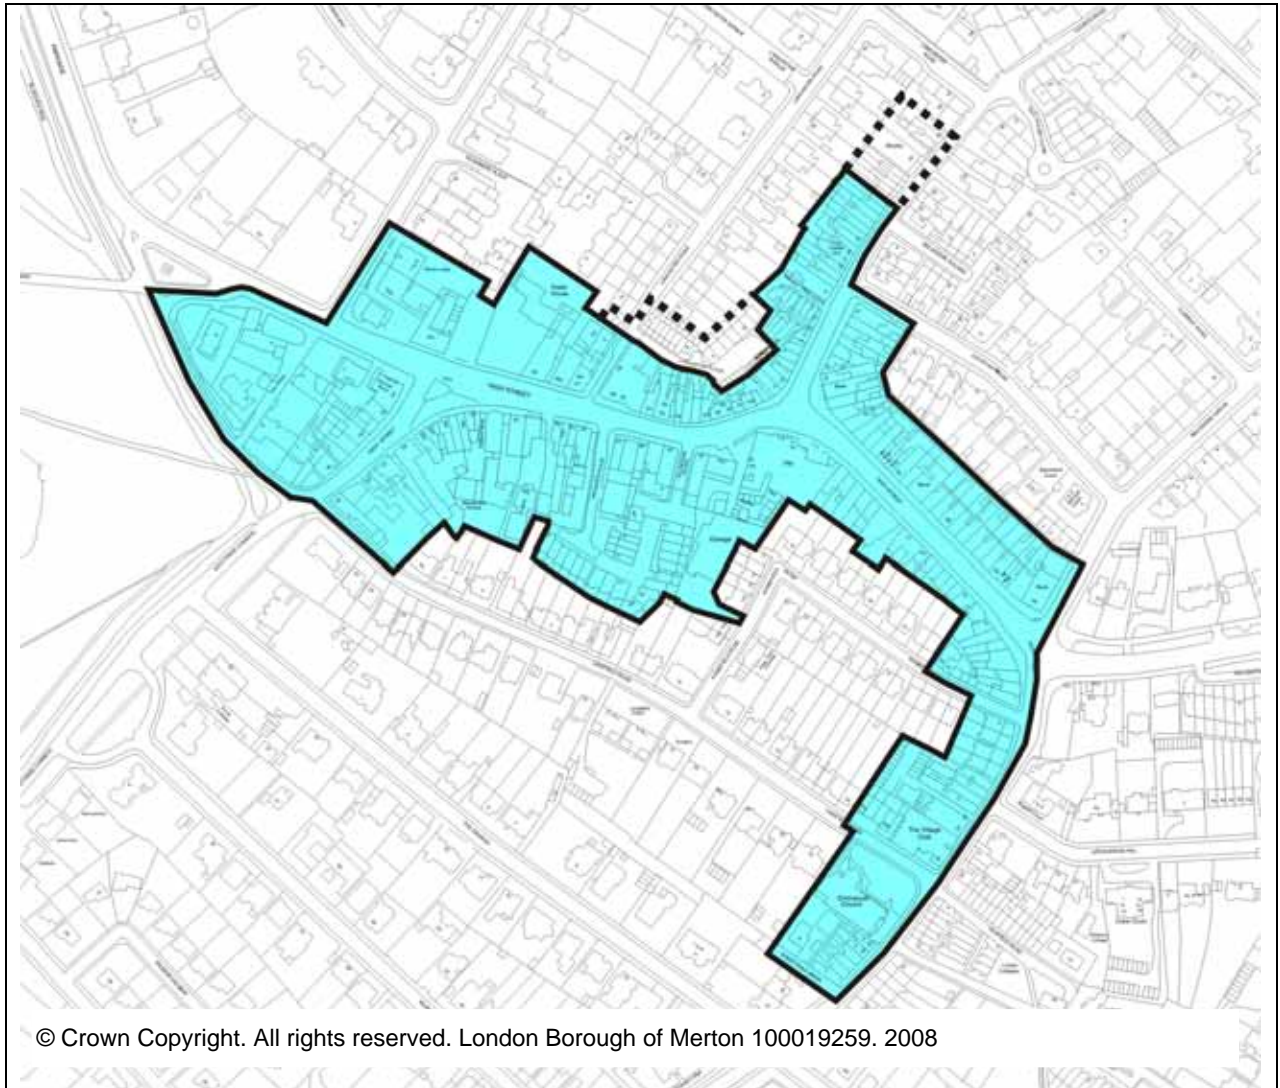

© Crown Copyright. All rights reserved. London Borough of Merton 100019259. 2008

Existing Conservation Area 

Recommended transfer to Wimbledon Village Conservation Area 

Recommended Extension 

Suggested boundary change to Wimbledon North Conservation Area Wimbledon North Conservation Area

Existing Conservation Area 

Recommended Extension 

Suggested Extension to Wimbledon Village Conservation Area as a result of transfer of areas from the Wimbledon North Conservation Area