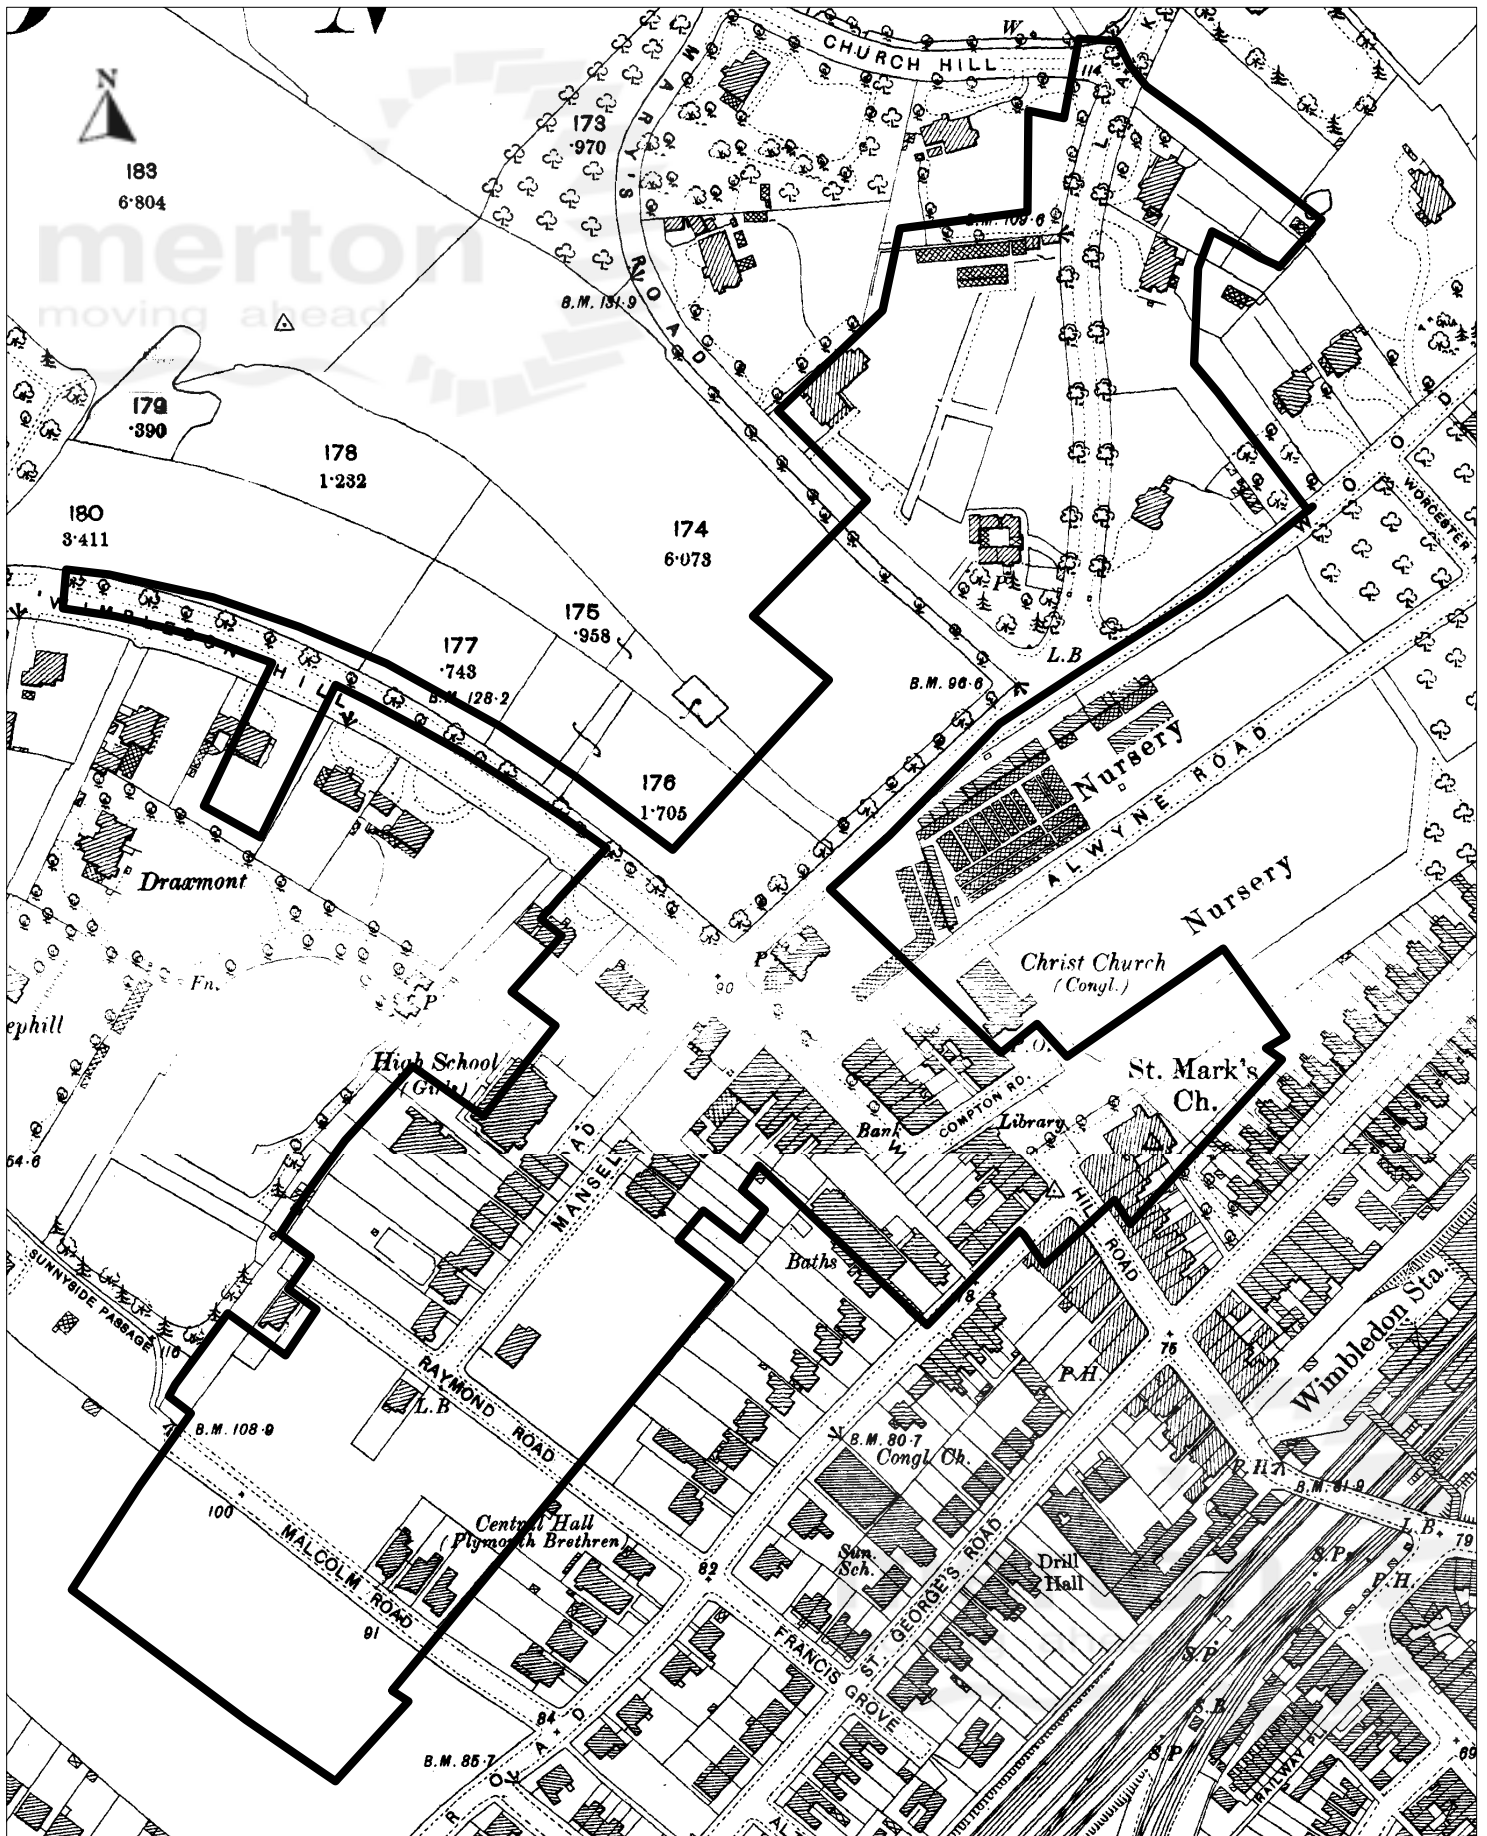

Roques Map 1745

LONDON BOROUGH OF MERTON
Environment and Regeneration

Civic Centre, London Road, Morden, Surrey, SM4 5DX.
 Telephone 020 8543 2222 Web www.merton.gov.uk

Wimbledon Hill Road Conservation Area

1865 Map

Plan No DLU/2209

Scale: 1/3000

Date: 18/7/2006

LONDON BOROUGH OF MERTON
Environment and Regeneration

Civic Centre, London Road, Morden, Surrey, SM4 5DX.
 Telephone 020 8543 2222 Web www.merton.gov.uk

Wimbledon Hill Road Conservation Area

1896 Map

Plan No DLU/2208

Scale: 1/3000

Date: 18/7/2006

LONDON BOROUGH OF MERTON
Environment and Regeneration

Civic Centre, London Road, Morden, Surrey, SM4 5DX.
 Telephone 020 8543 2222 Web www.merton.gov.uk

Wimbledon Hill Road Conservation Area

1920 Map

Plan No DLU/2207

Scale: 1/3000

Date: 18/7/2006