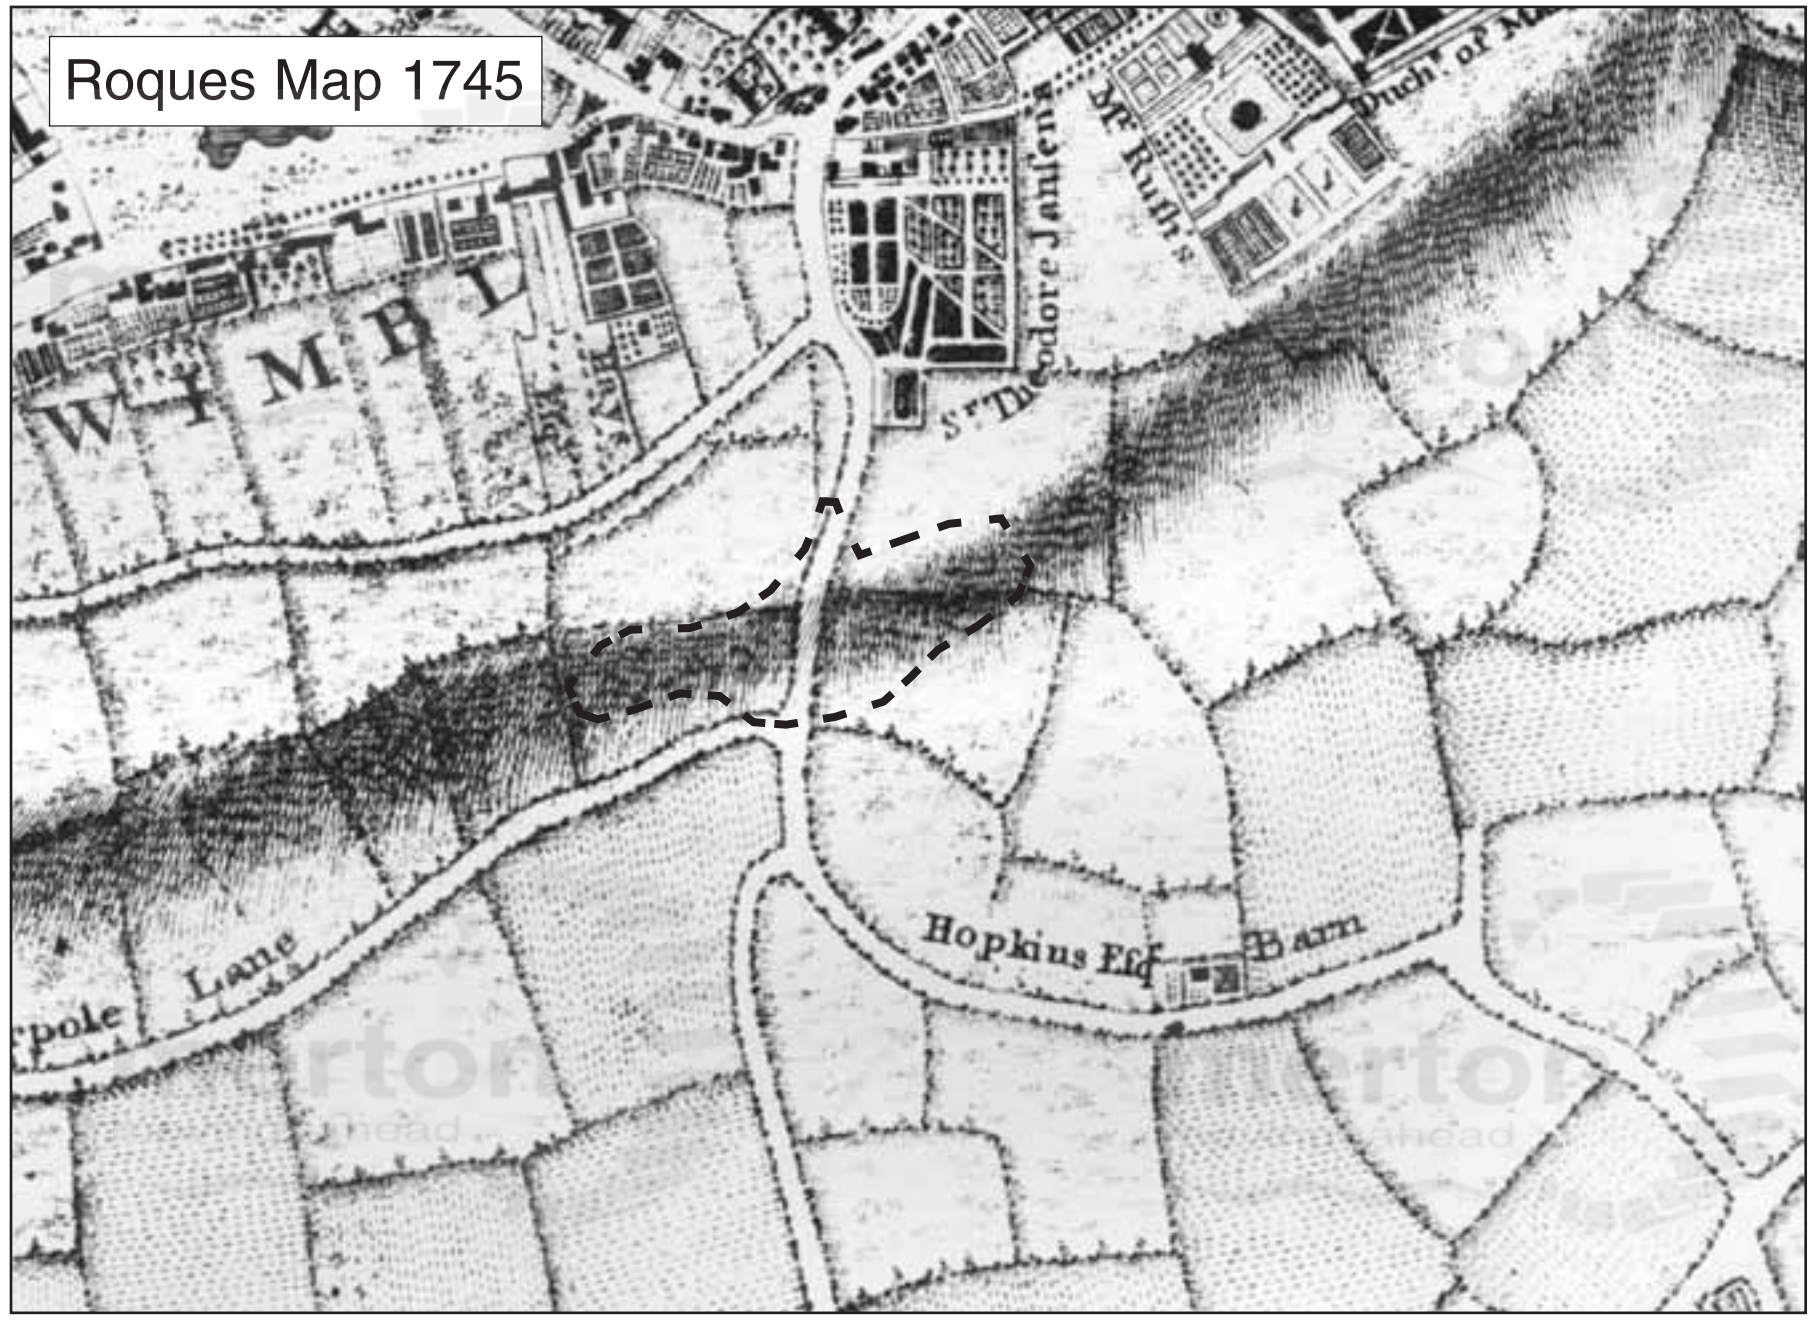

Roques Map 1745