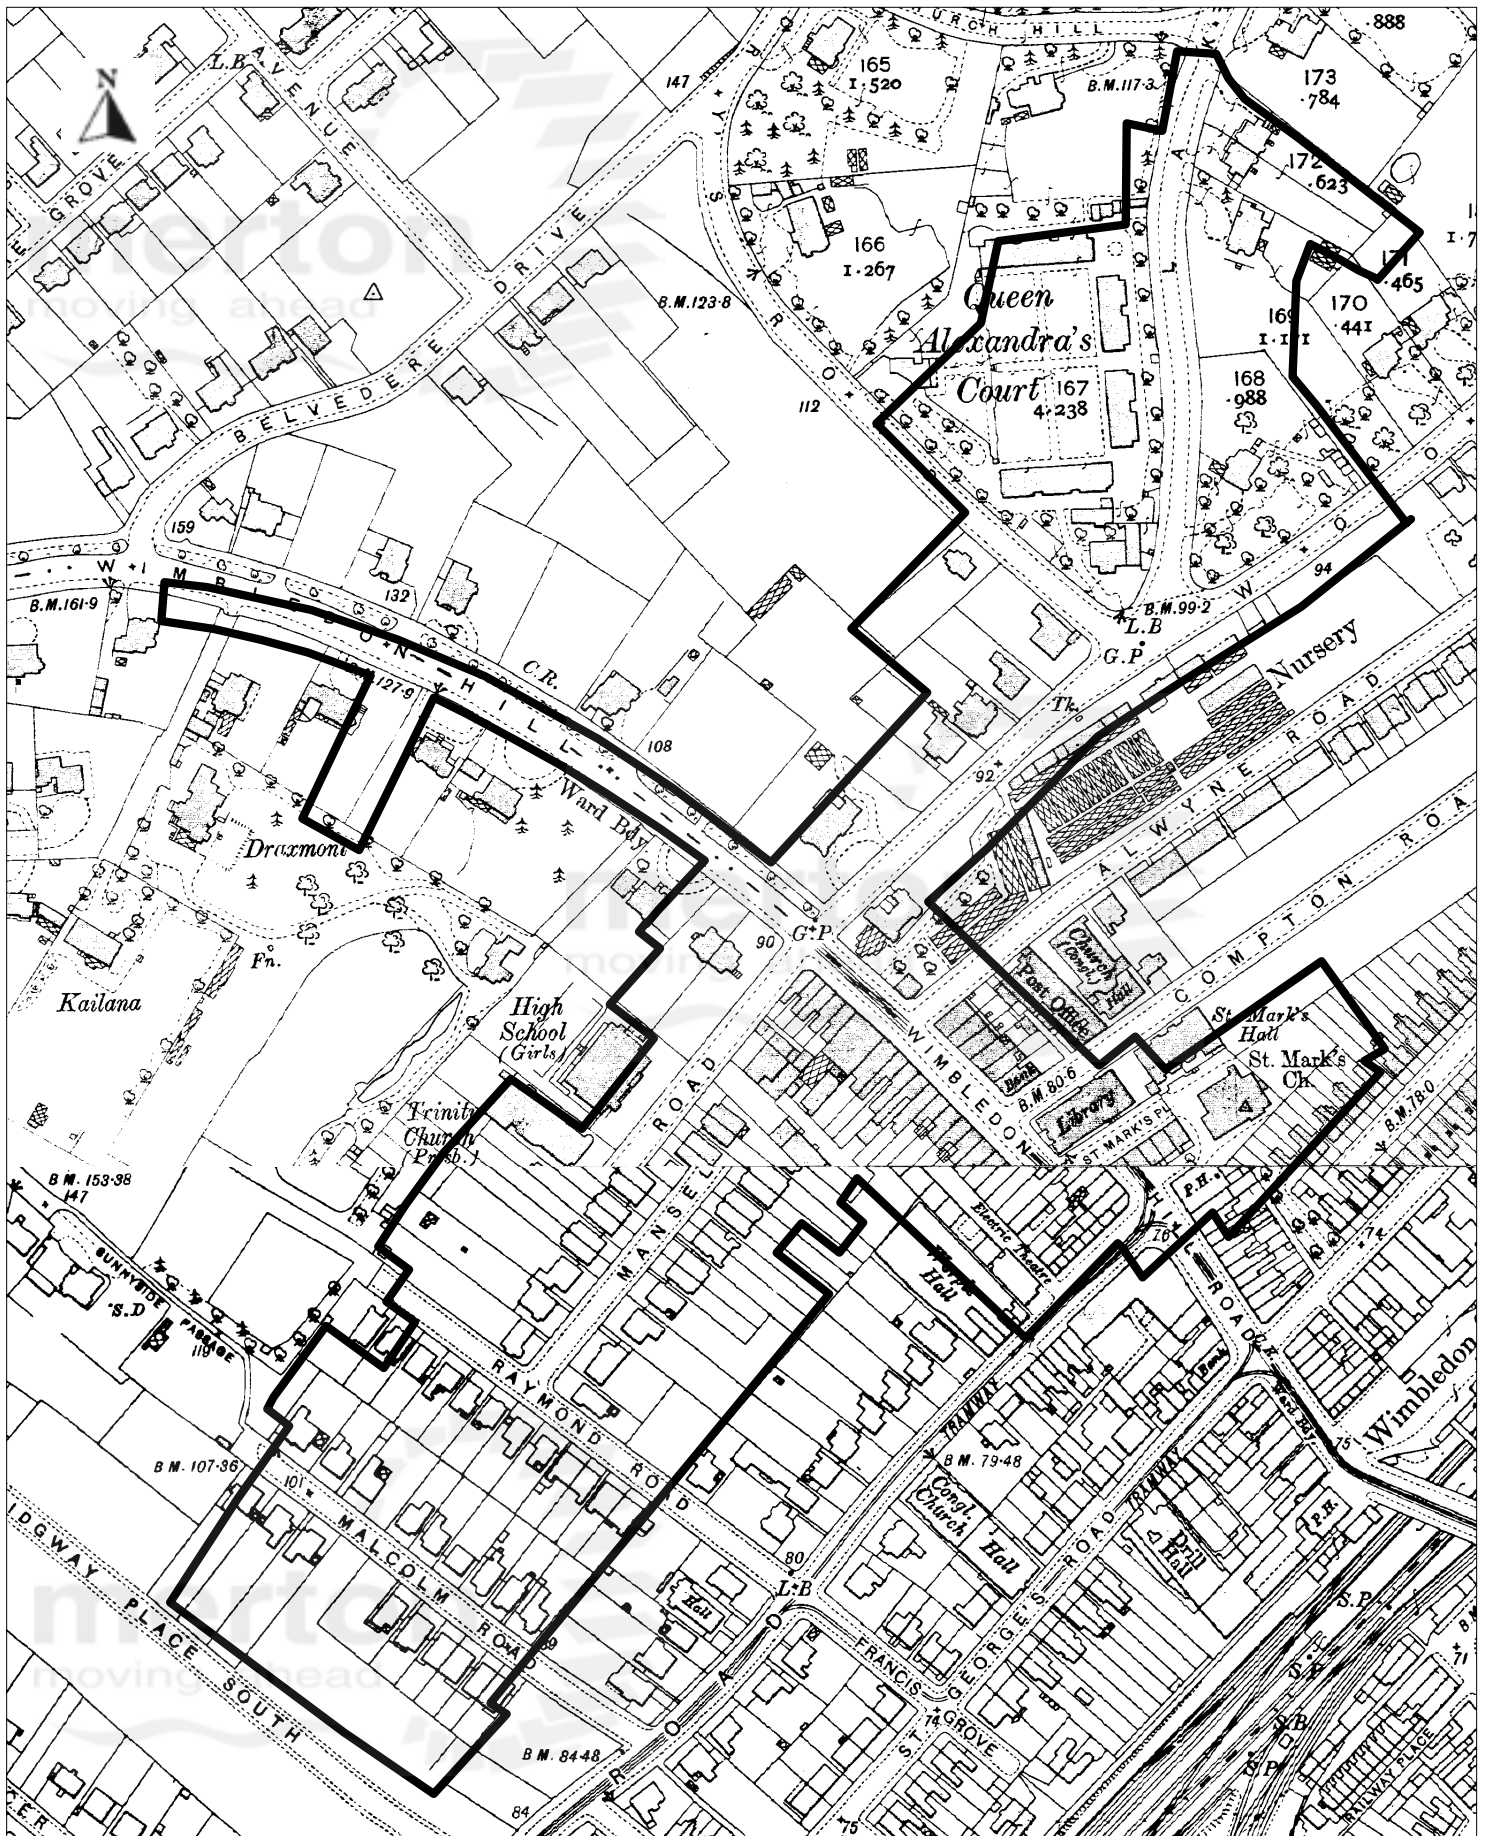

LONDON BOROUGH OF MERTON
Environment and Regeneration

Civic Centre, London Road, Morden, Surrey, SM4 5DX.
Telephone 020 8543 2222 Web www.merton.gov.uk

Wimbledon Hill Road Conservation Area

1920 Map

Plan No DLU/2207

Scale: 1/3000

Date: 18/7/2006