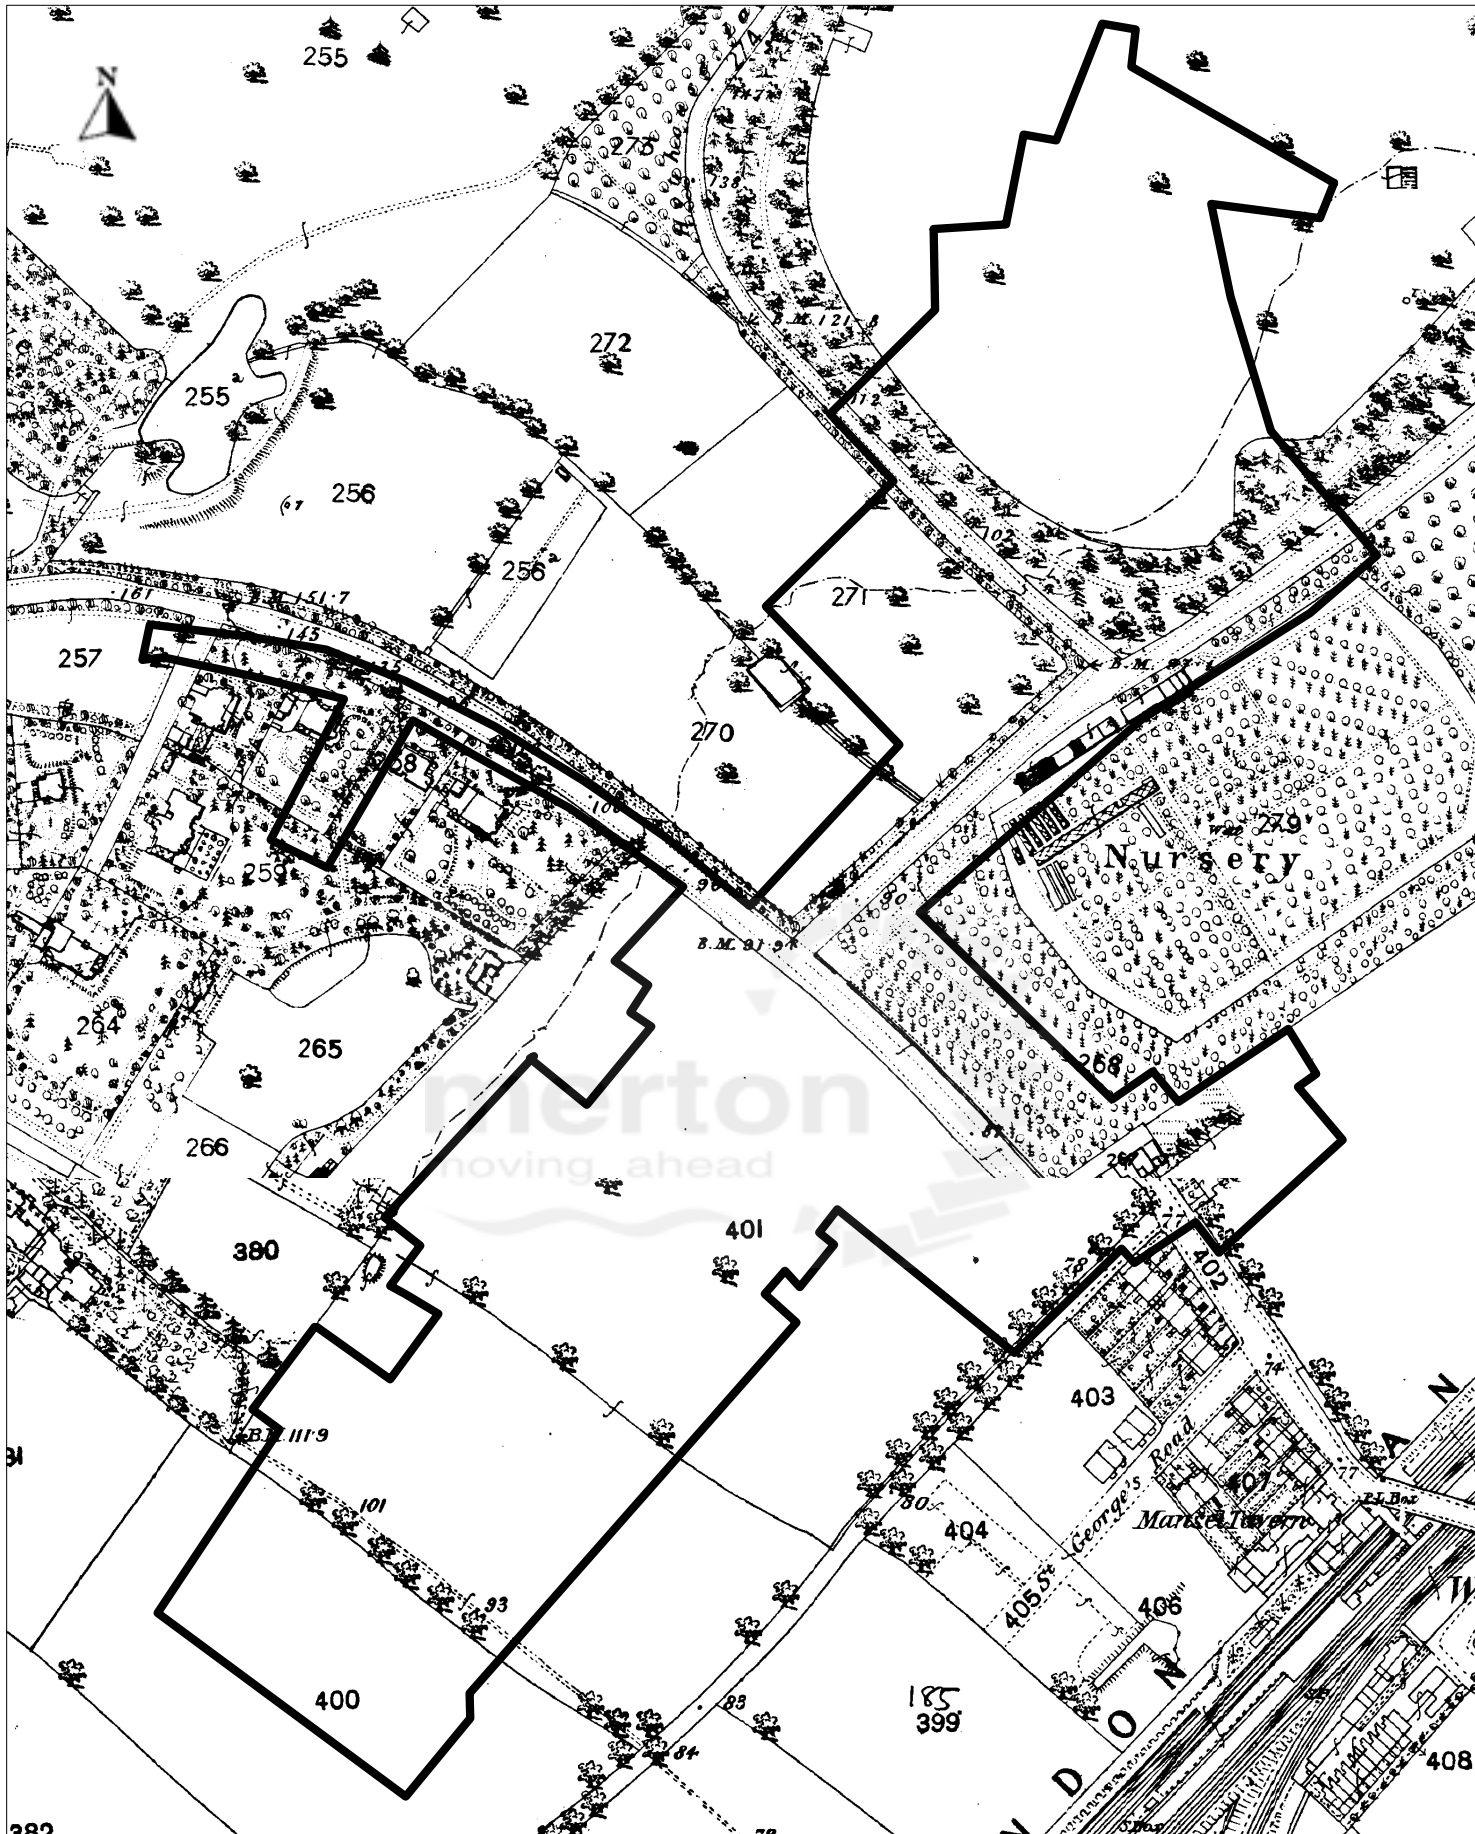

LONDON BOROUGH OF MERTON
Environment and Regeneration

Civic Centre, London Road, Morden, Surrey, SM4 5DX.
Telephone 020 8543 2222 Web www.merton.gov.uk

Wimbledon Hill Road Conservation Area

1865 Map

Plan No DLU/2209

Scale: 1/3000

Date: 18/7/2006