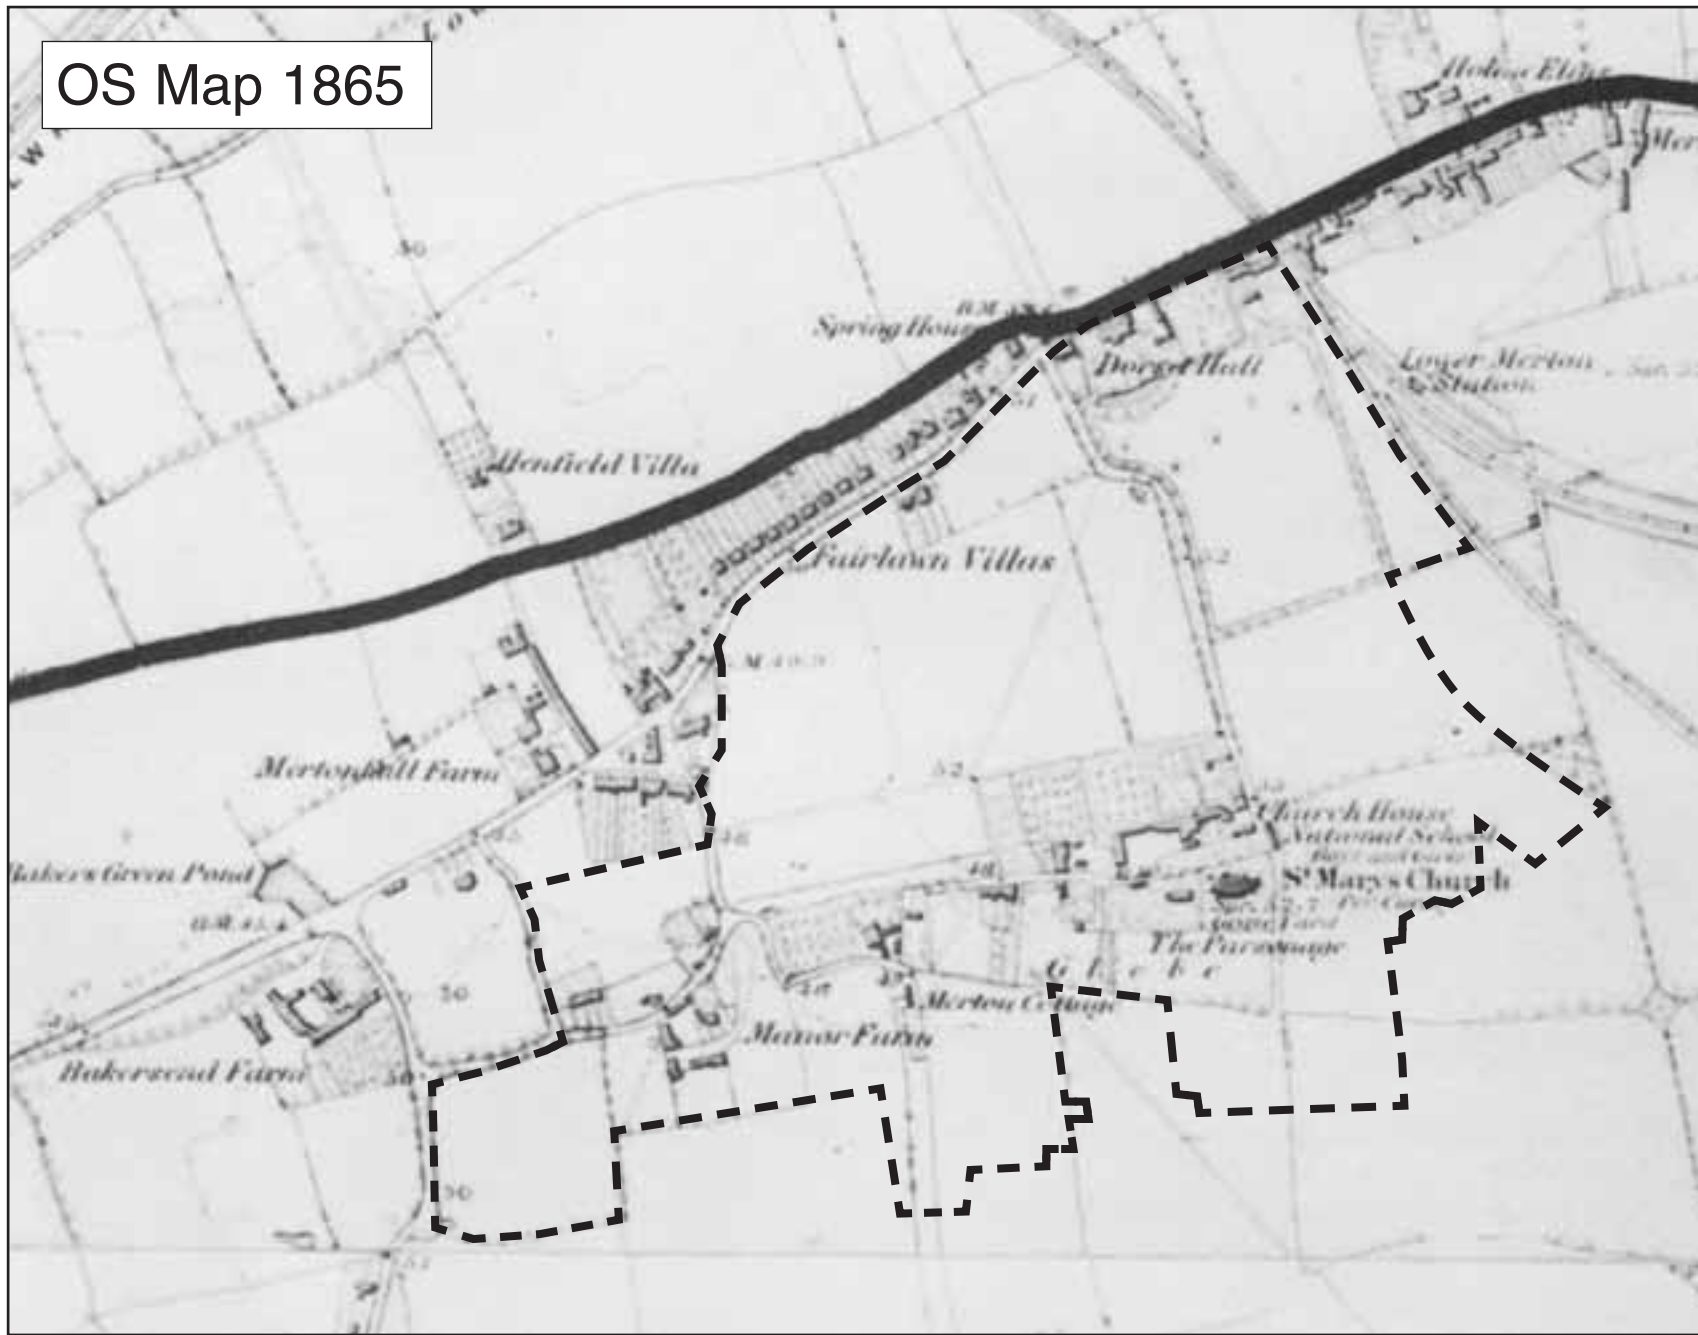

Rocque Map 1745

OS Map 1865

OS Map 1879

LONDON BOROUGH OF MERTON
Environment and Regeneration

Merton Civic Centre, 100 London Road,
 Morden, Surrey, SM4 5DX.

John Innes (Merton Park) Conservation Area

1934 Map
 Plan No DLU/2200

Scale: 1/5000

Date: 26/9/2006