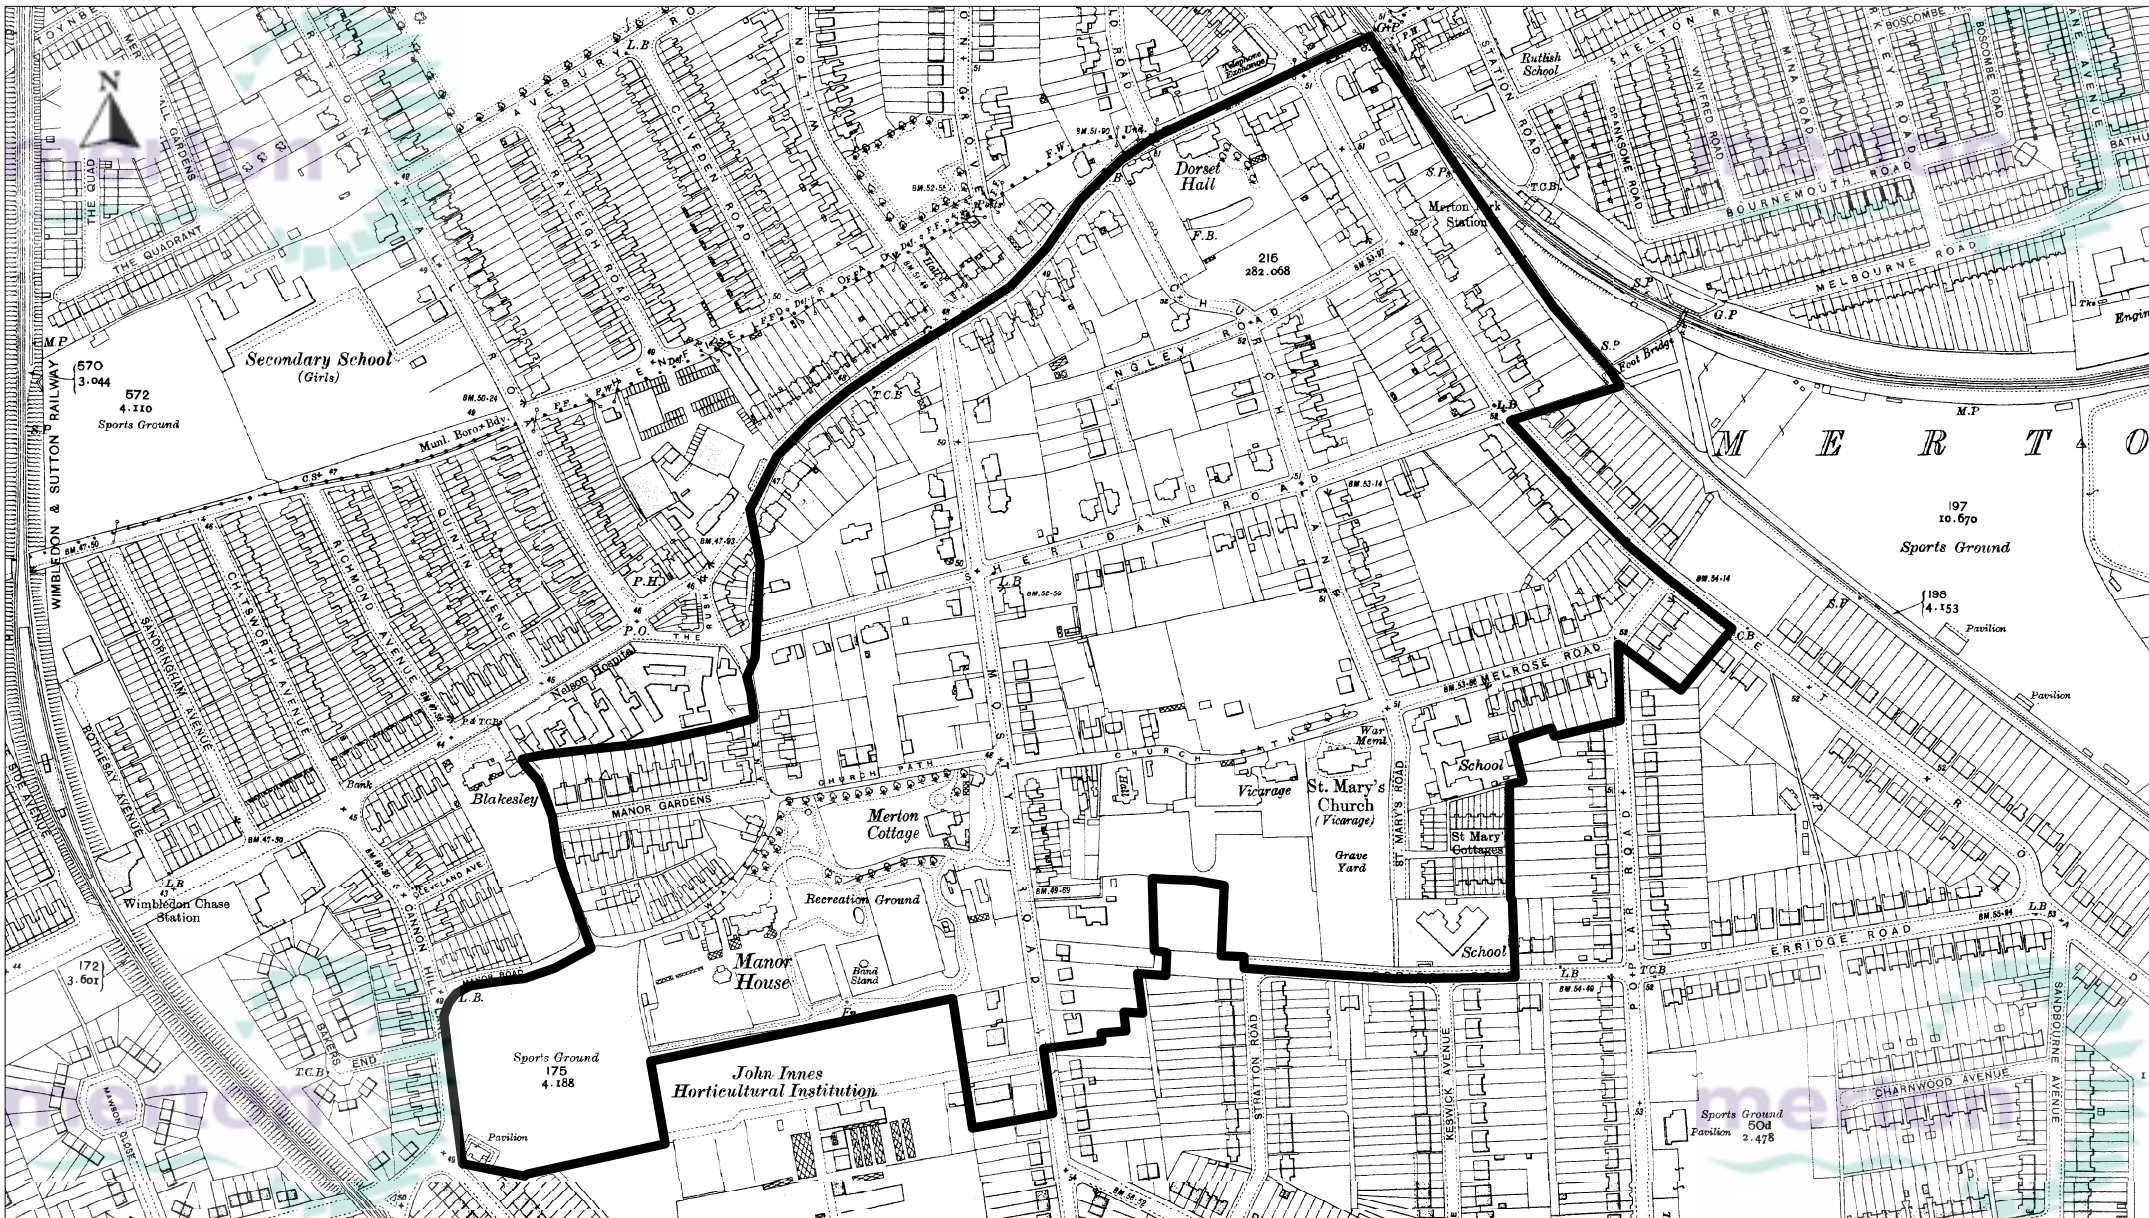

Rocque Map 1745

OS Map 1865

OS Map 1879

LONDON BOROUGH OF MERTON
Environment and Regeneration

Merton Civic Centre, 100 London Road,
 Morden, Surrey, SM4 5DX.

John Innes (Merton Park) Conservation Area

1934 Map
 Plan No DLU/2200

Scale: 1/5000

Date: 26/9/2006