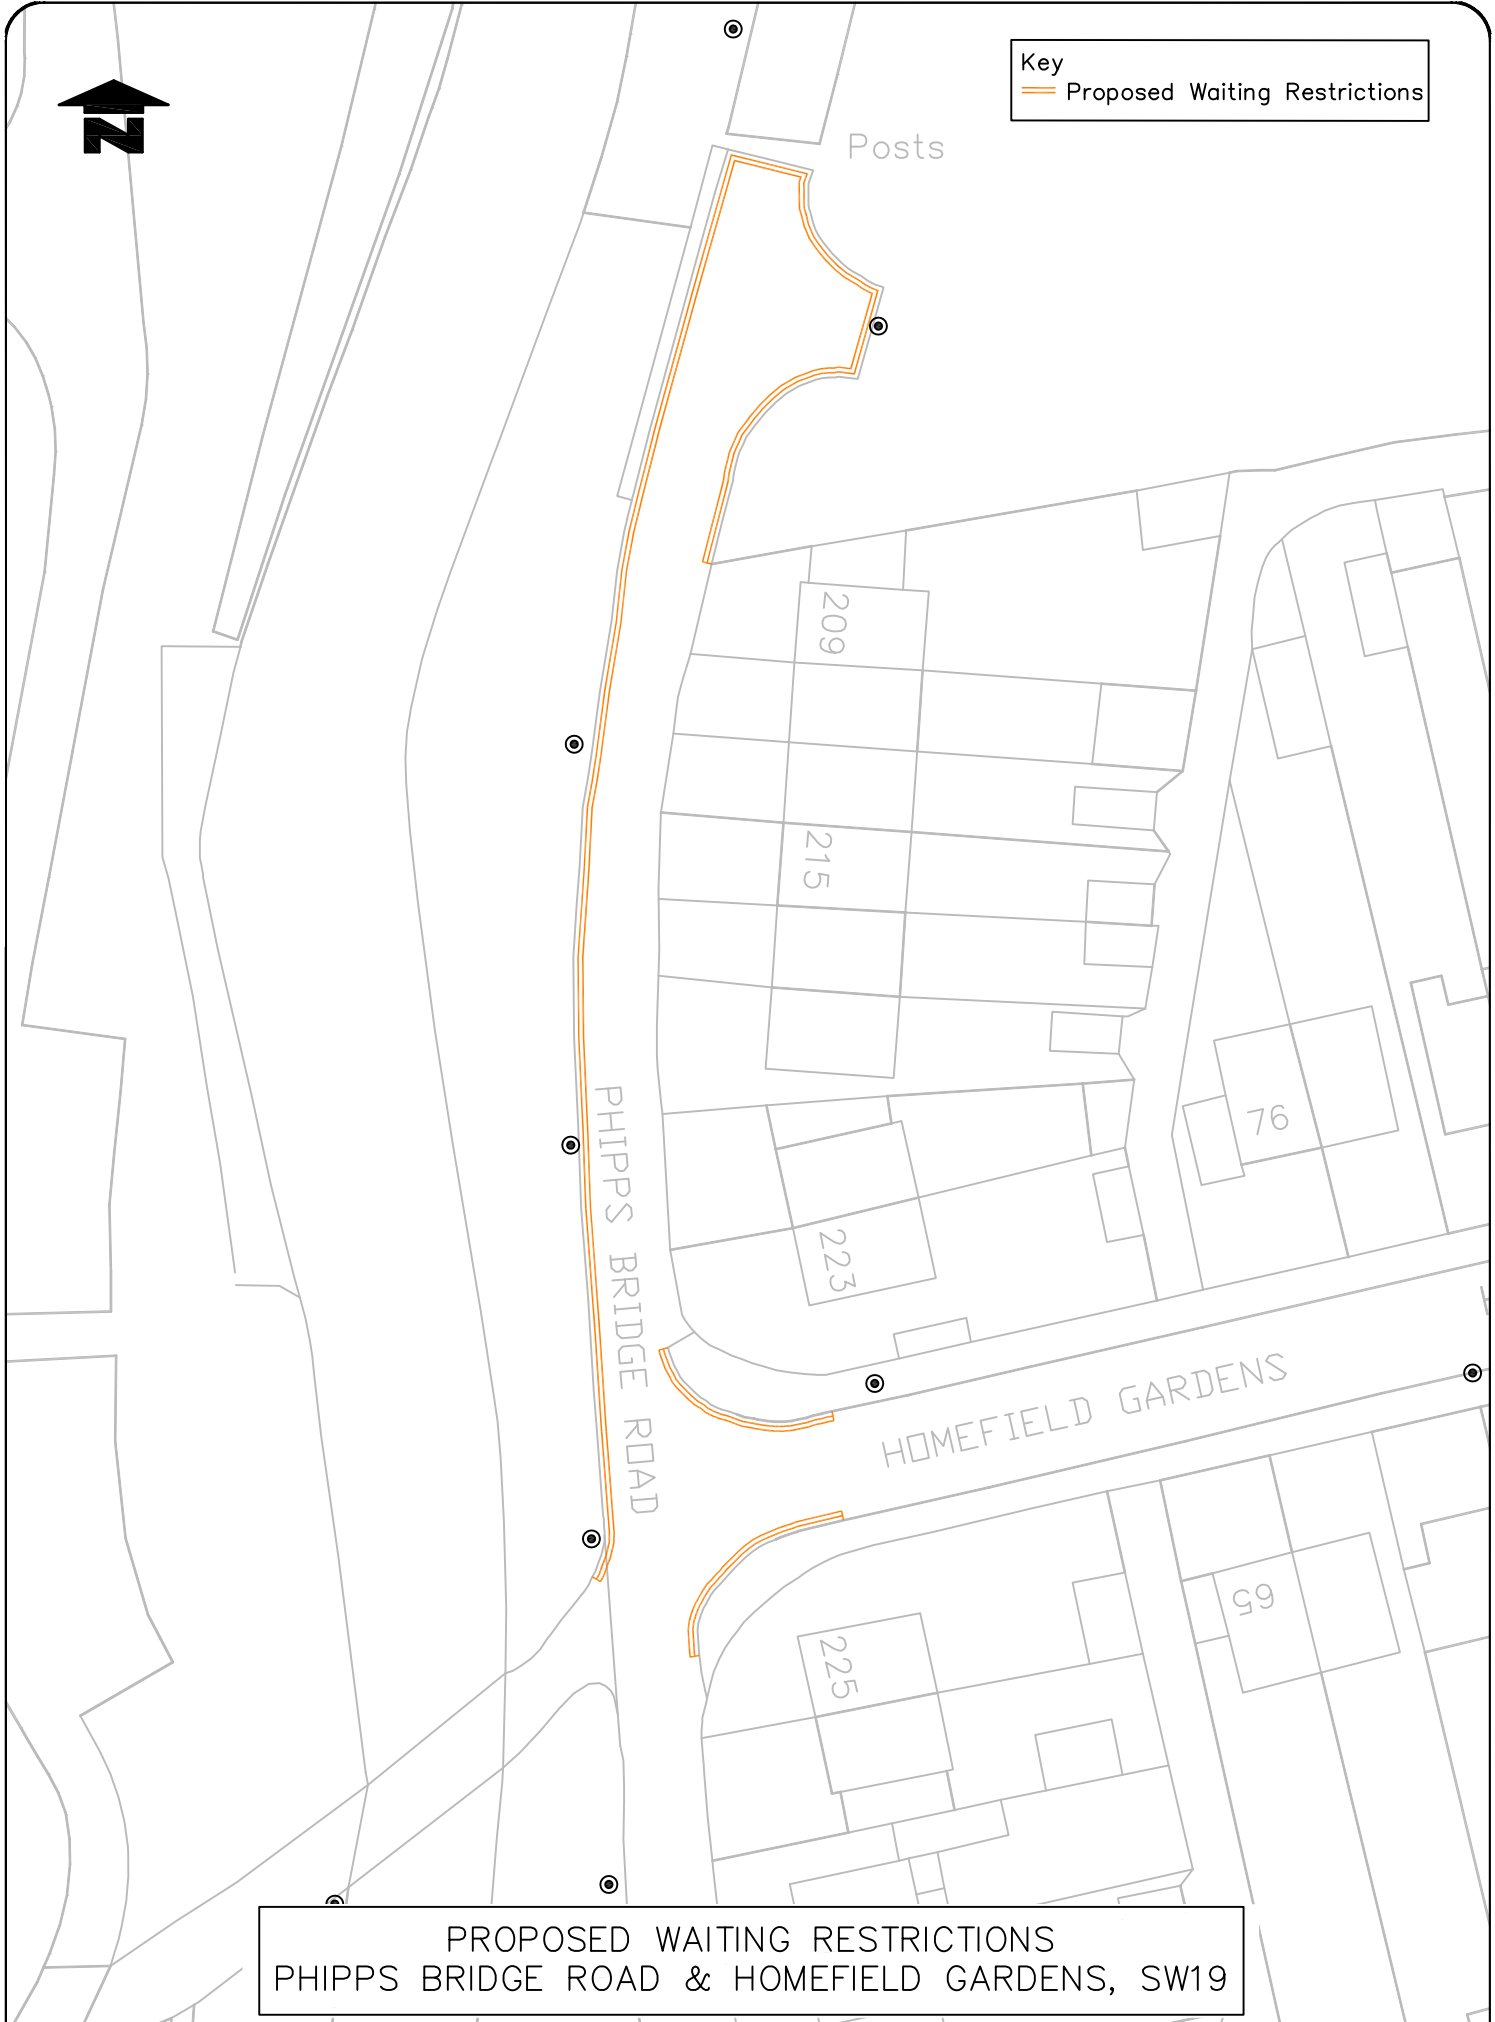

Key
— Proposed Waiting Restrictions

PROPOSED WAITING RESTRICTIONS
PHIPPS BRIDGE ROAD & HOMEFIELD GARDENS, SW19

Reproduced from/based upon the Ordnance Survey's 1:1250 maps with the permission of the Controller of H.M.S.O., Crown Copyright Reserved. Unauthorised reproduction infringes Crown copyright and may lead to prosecution or civil proceedings. London Borough of Merton 1000192592016