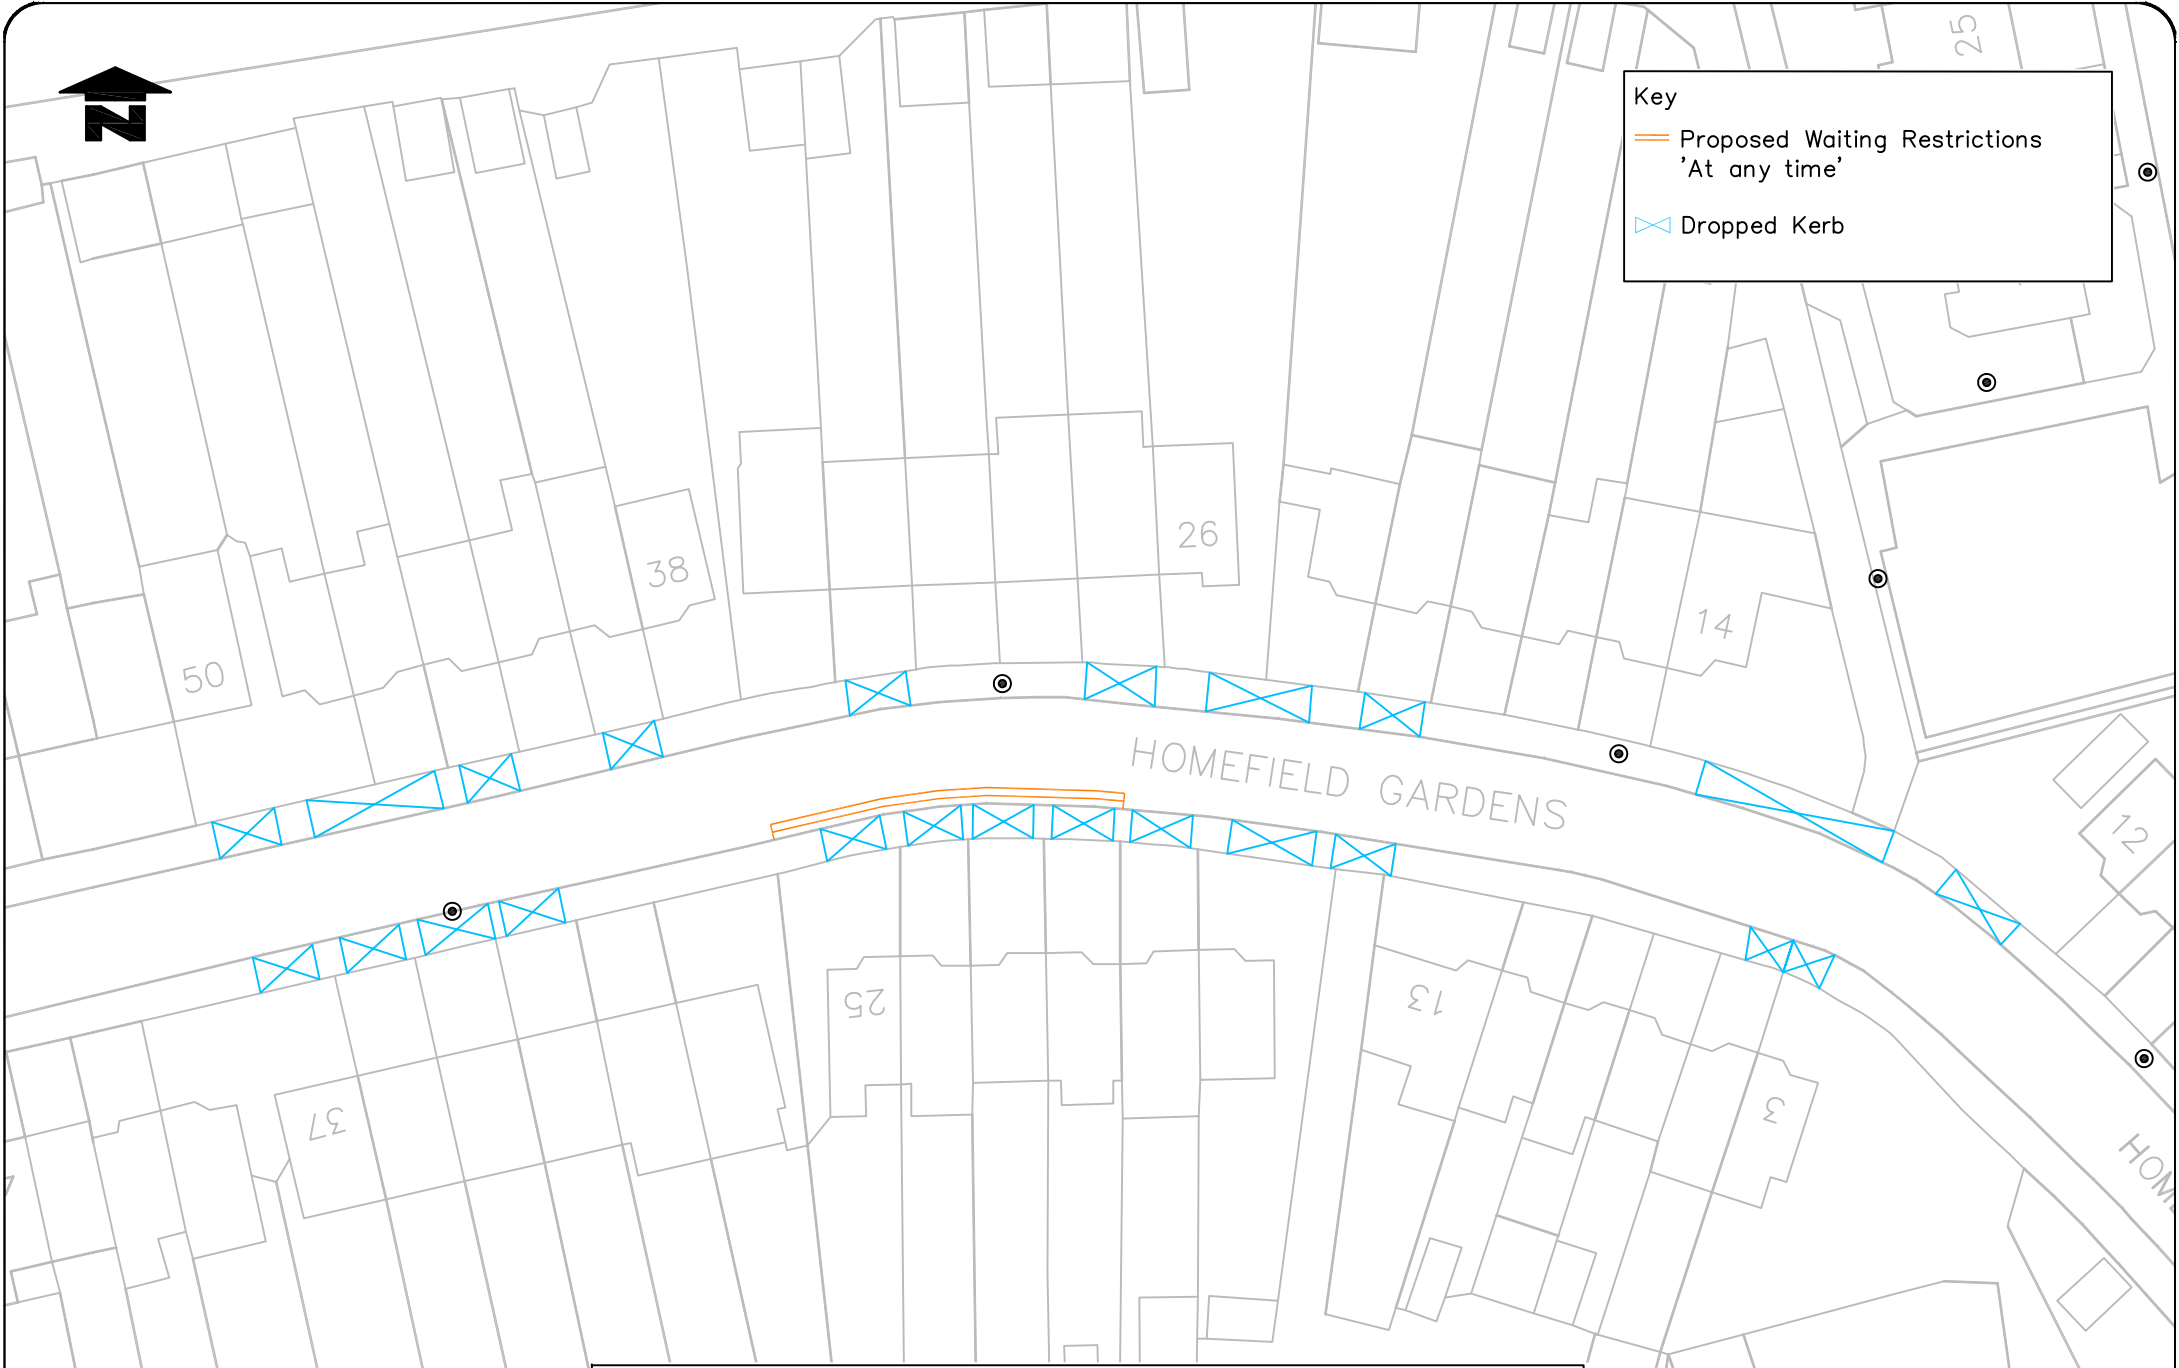

Key

- Proposed Waiting Restrictions 'At any time'
- ⊠ Dropped Kerb

PROPOSED WAITING RESTRICTIONS
HOMEFIELD GARDENS, SW19

Reproduced from/based upon the Ordnance Survey's 1:1250 maps with the permission of the Controller of H.M.S.O., Crown Copyright Reserved. Unauthorised reproduction infringes Crown copyright and may lead to prosecution or civil proceedings. London Borough of Merton 100019259 2016