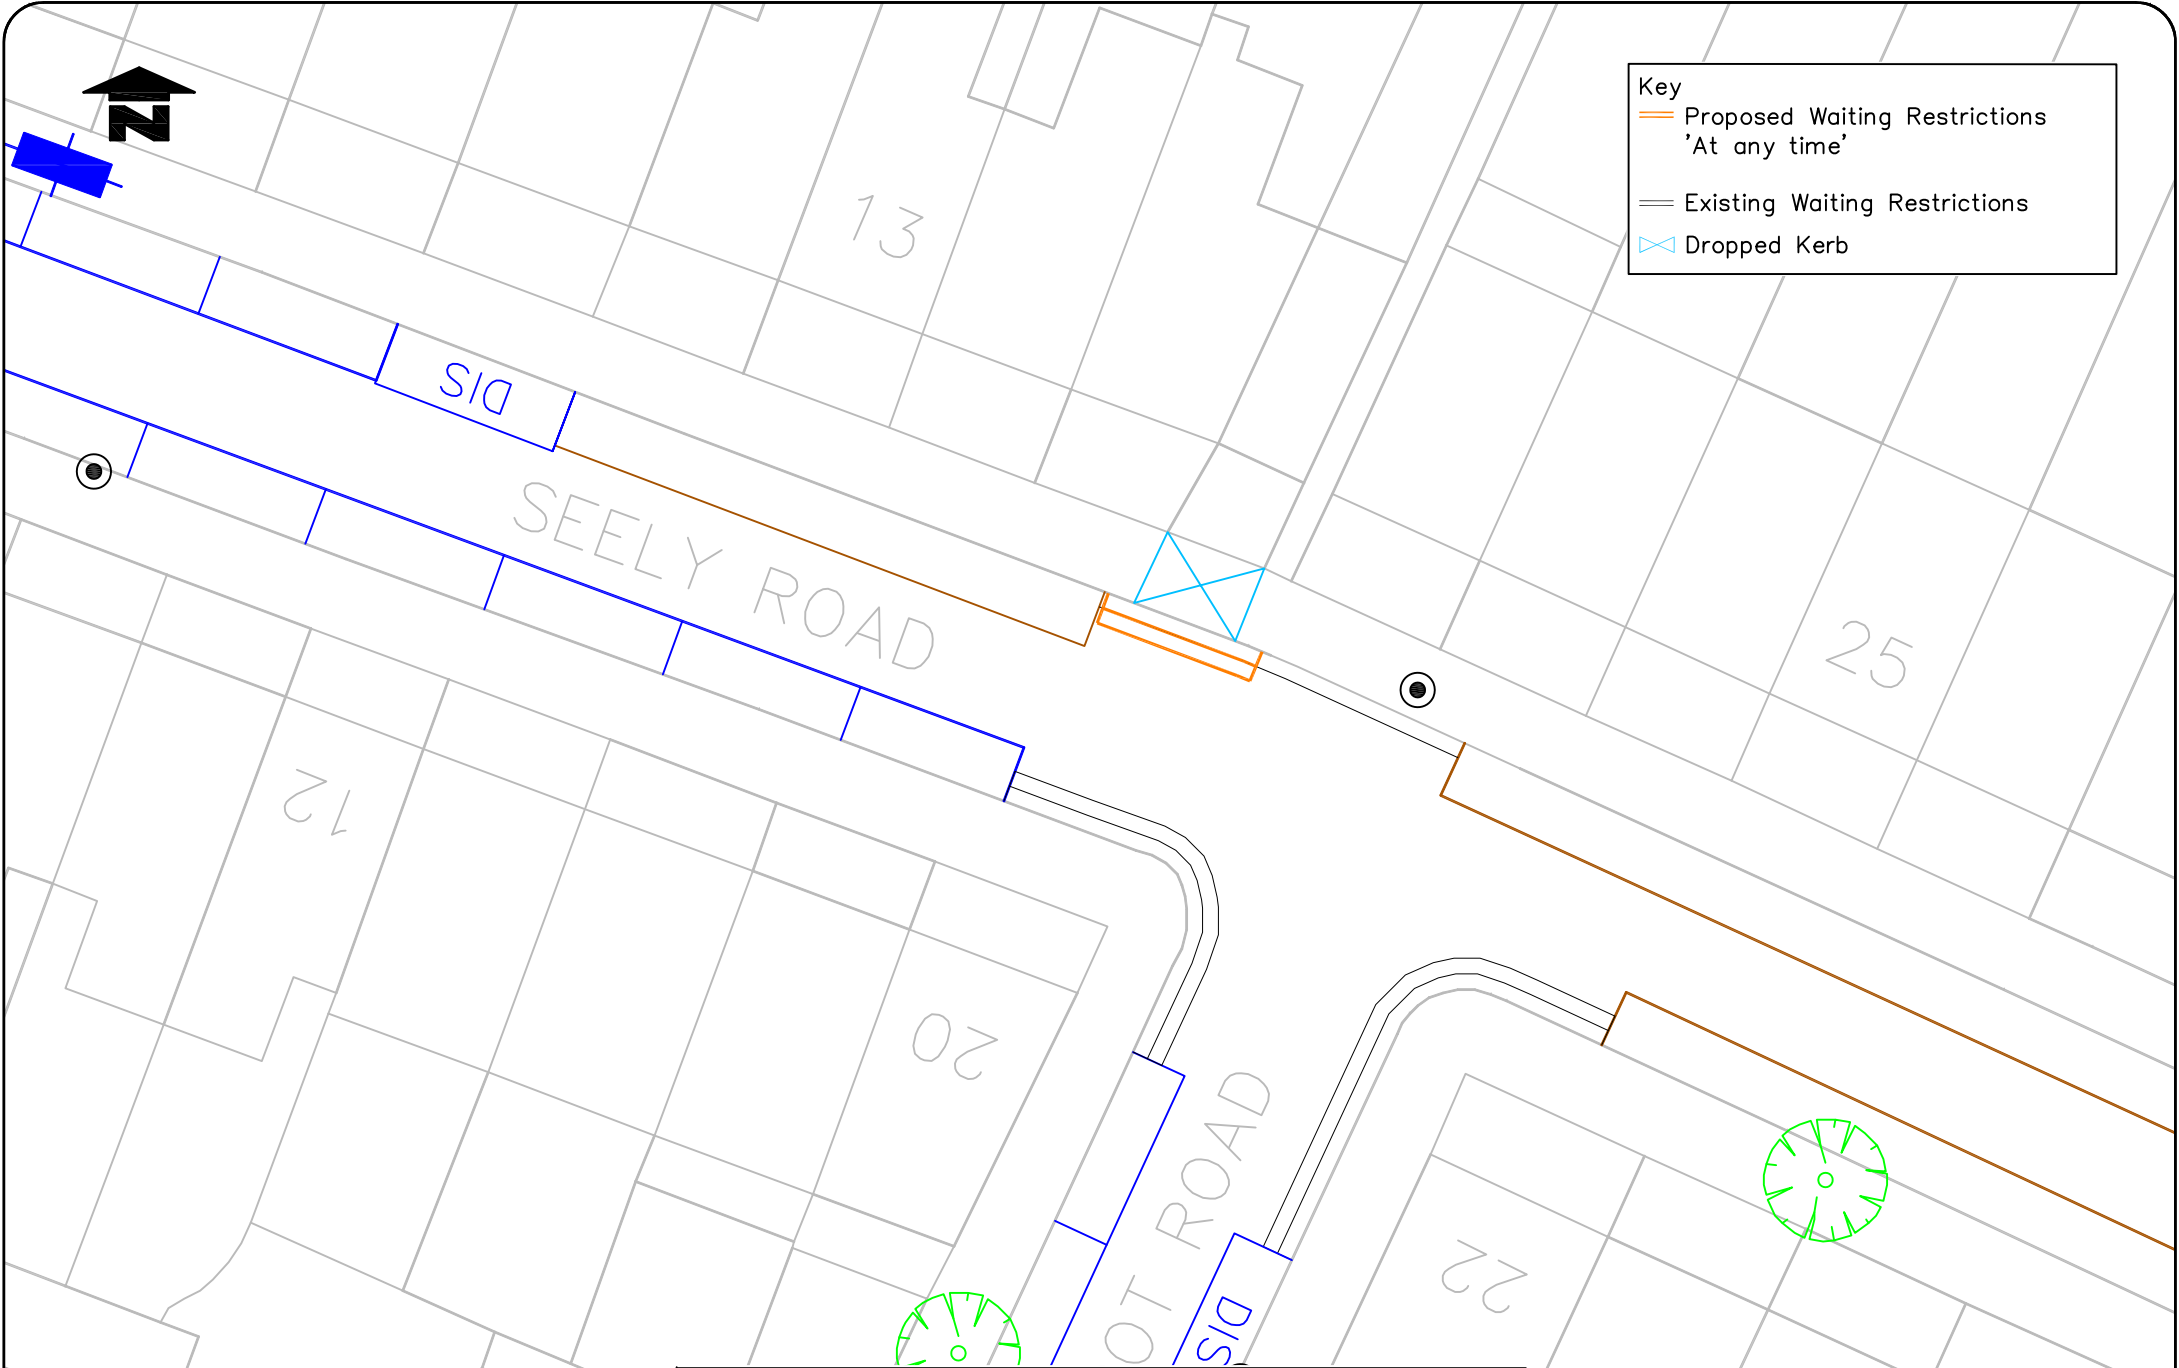

Key

-  Proposed Waiting Restrictions 'At any time'
-  Existing Waiting Restrictions
-  Dropped Kerb

PROPOSED WAITING RESTRICTIONS
SEELY ROAD, SW17

Reproduced from/based upon the Ordnance Survey's 1:1250 maps with the permission of the Controller of H.M.S.O., Crown Copyright Reserved. Unauthorised reproduction infringes Crown copyright and may lead to prosecution or civil proceedings. London Borough of Merton 100019259 2016