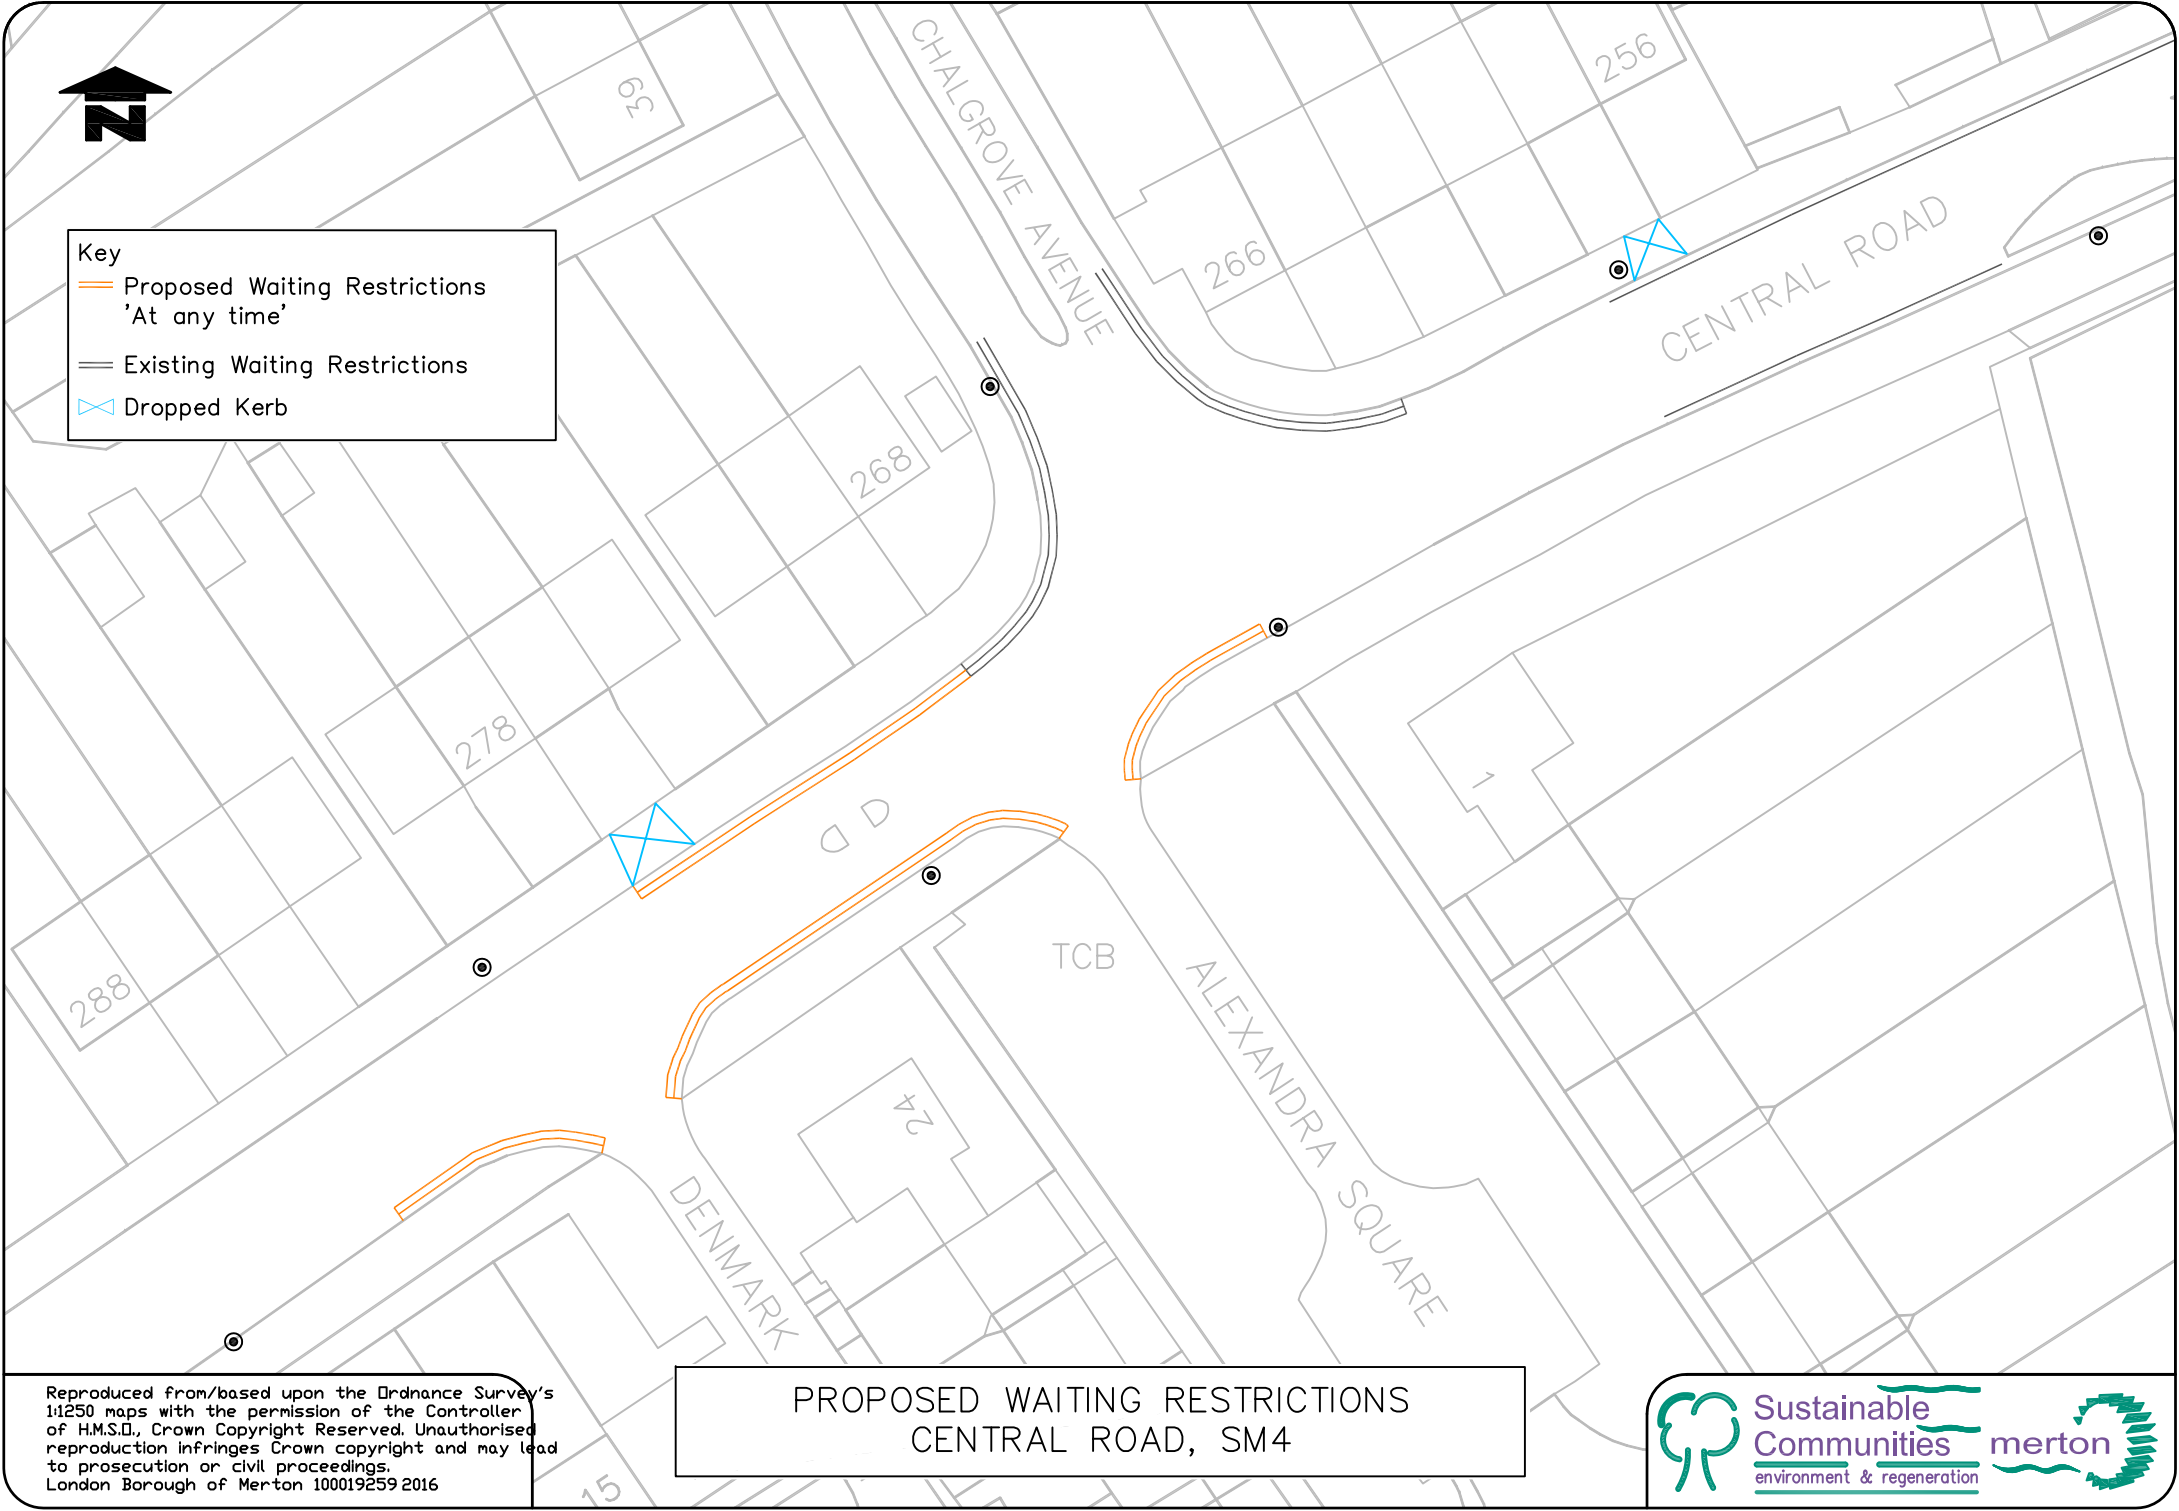

Key

- Proposed Waiting Restrictions 'At any time'
- Existing Waiting Restrictions
- ⊠ Dropped Kerb

PROPOSED WAITING RESTRICTIONS
CENTRAL ROAD, SM4

Reproduced from/based upon the Ordnance Survey's 1:1250 maps with the permission of the Controller of H.M.S.O., Crown Copyright Reserved. Unauthorised reproduction infringes Crown copyright and may lead to prosecution or civil proceedings. London Borough of Merton 100019259 2016