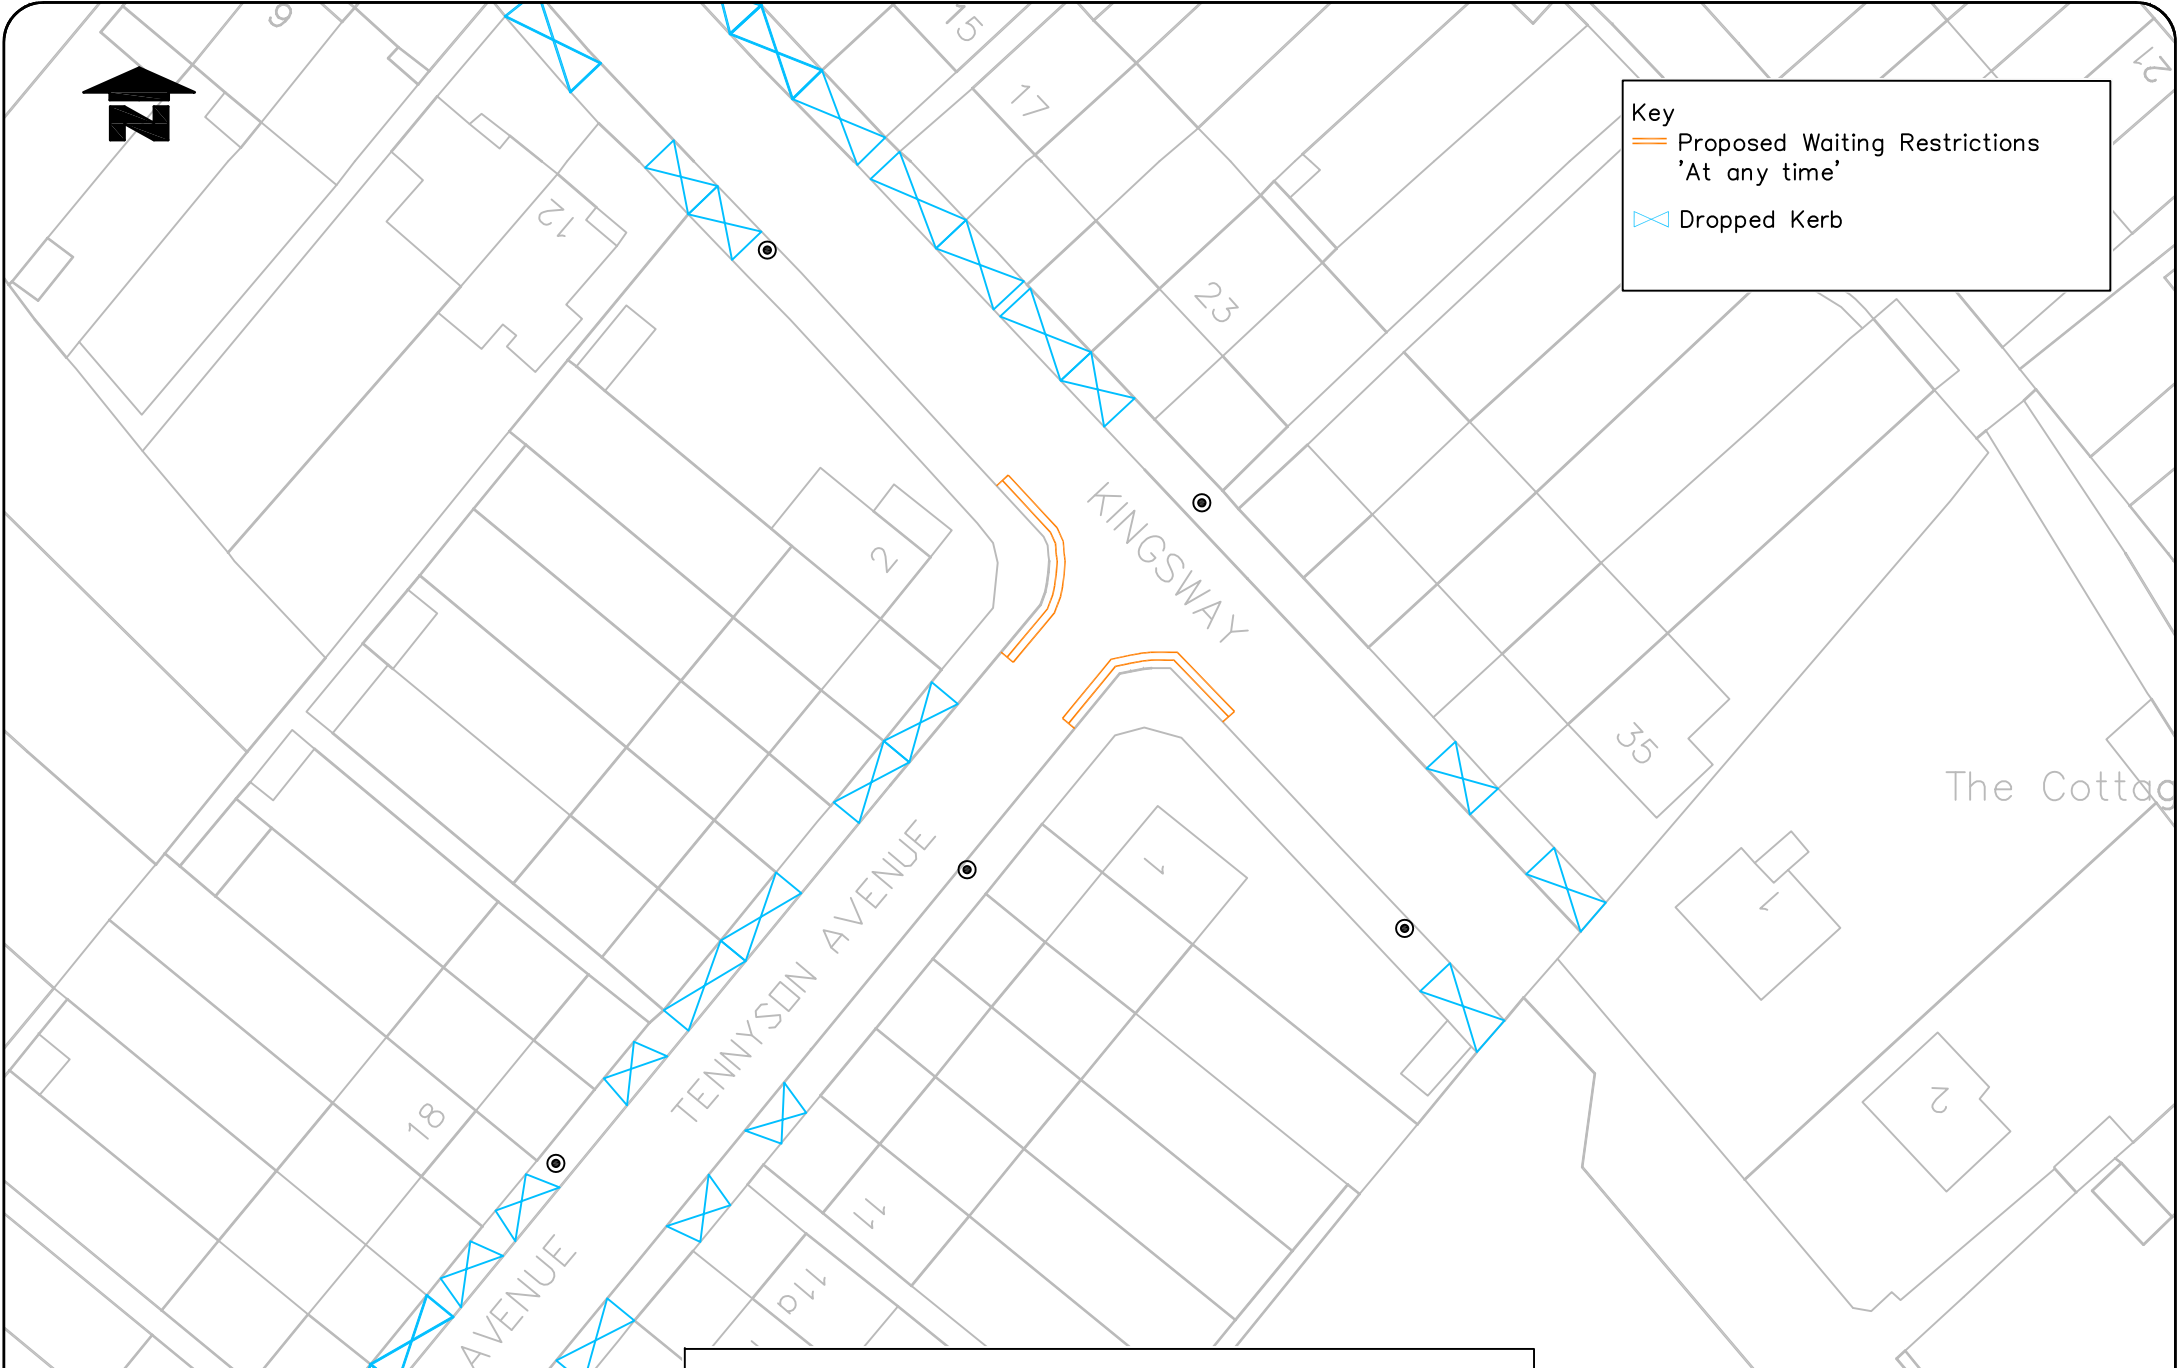

Key

- Proposed Waiting Restrictions 'At any time'
- Dropped Kerb

PROPOSED WAITING RESTRICTIONS
TENNYSON AVENUE & KINGSWAY, KT3

Reproduced from/based upon the Ordnance Survey's 1:1250 maps with the permission of the Controller of H.M.S.O., Crown Copyright Reserved. Unauthorised reproduction infringes Crown copyright and may lead to prosecution or civil proceedings. London Borough of Merton 100019259 2016