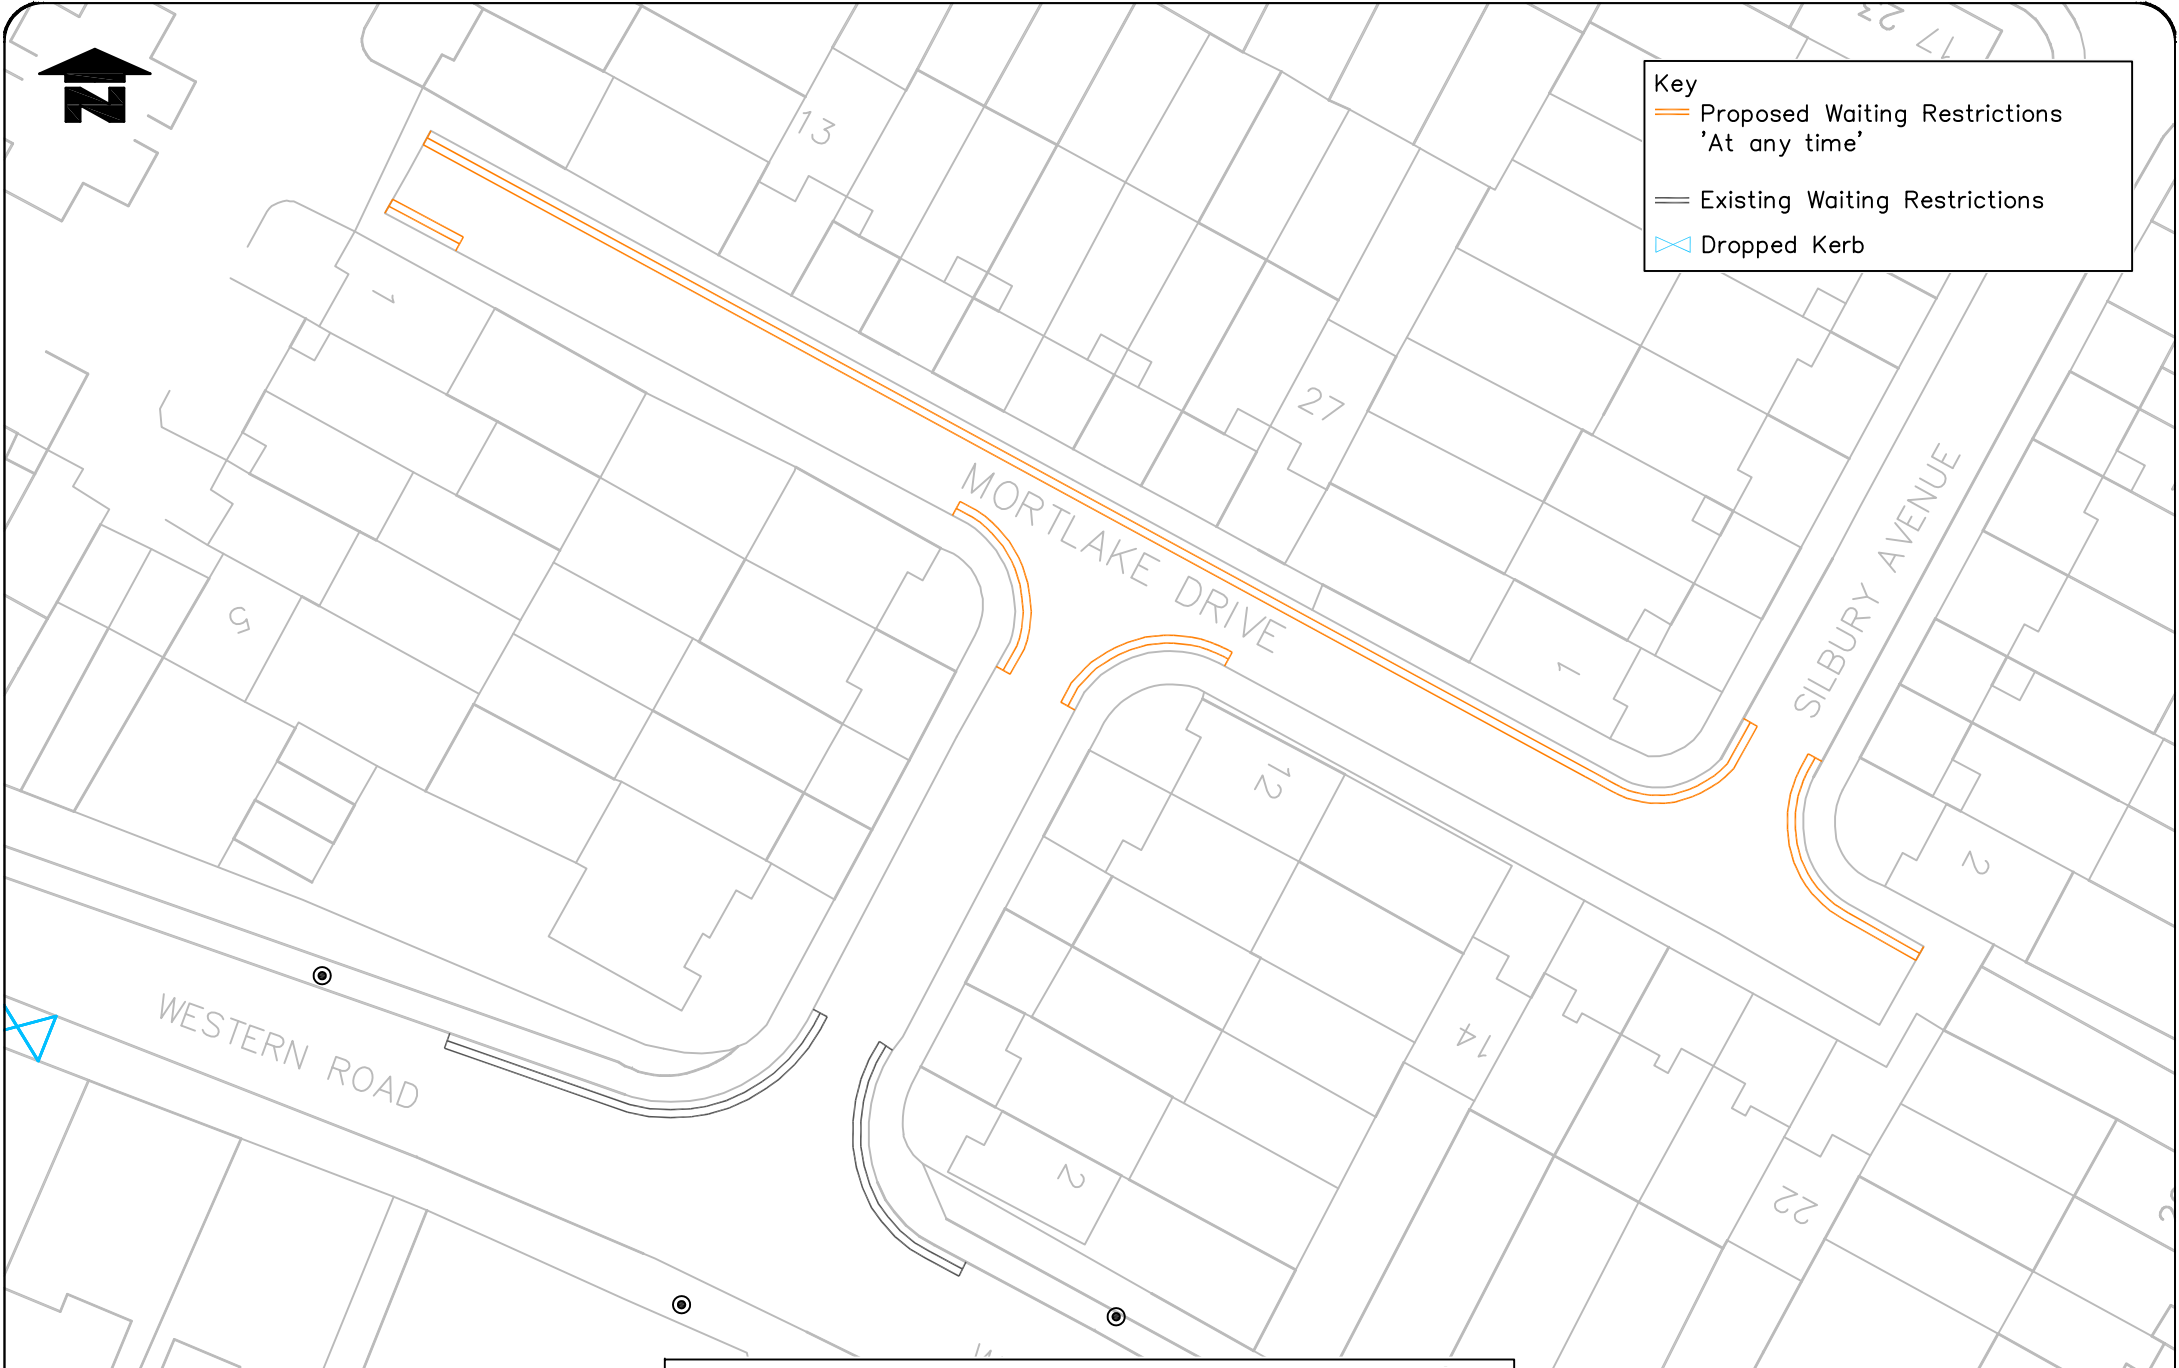

**Key**

-  Proposed Waiting Restrictions 'At any time'
-  Existing Waiting Restrictions
-  Dropped Kerb

**PROPOSED WAITING RESTRICTIONS  
MORTLAKE DRIVE & SILBURY AVENUE, CR4**

Reproduced from/based upon the Ordnance Survey's 1:1250 maps with the permission of the Controller of H.M.S.O., Crown Copyright Reserved. Unauthorised reproduction infringes Crown copyright and may lead to prosecution or civil proceedings. London Borough of Merton 100019259 2016